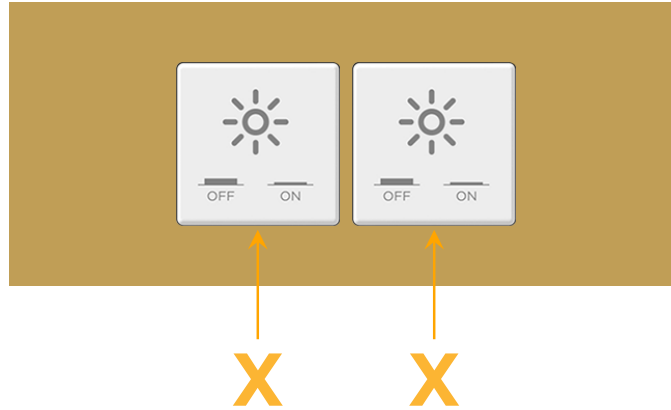

M-POWER-2T

AC POWER & DATA CONNECTIVITY SOLUTION

M-POWER-2TW-XX-BRTP

Distributed by

Mormax Company, Inc.

8 Westchester Plaza

Elmsford, NY 10523

914-699-0101

sales@mormax.com

mormax.com

Metro Light & Power's line of power & data solutions offers sophisticated design elements combined with greater ease of installation. Streamlined and low-profile, enhanced by side-exiting cords, our outlets advance the industry with their cutting edge look and feel. We believe flexibility is key, and we provide a variety of mounting options, including the ability to mount in limited spaces. Our outlets are available in many finishes and configurations, in addition to a custom color and finish capability for our clients.

Trim Plate Finish: **SOLID BRASS**

Custom Finishes Available

M-POWER-2TW-XX-BRTP

Features:

Module/Port Options:

- **A** Tamper Resistant AC Receptacle
- **E** USB-A & USB-C (20W)
- **M** Double USB-A (Fast Charging Ports - 18W)
- **H** HDMI
- **6** CAT 6
- **12** RJ 12
- **X** Switched AC
- **Y** 3-Way Switch (Low Voltage)
- **V** USB-C (45W High Speed Charging Port)
- **S** USB-C (25W High Speed Charging Port)
- **R** Switched AC (Rocker Switch)
- **D** Dimmer Switch

Plug:

Supplied with Low Profile Flat 45° Angle 120 VAC Plug

Optional Standard Straight 120 VAC Plug

Optional Straight 120 VAC Pass-through Plug

- CLEAN, COMPACT DESIGN
- STREAMLINED
- LOW PROFILE
- SIDE-EXITING CORDS
- PLUG & PLAY
- 6' AC CORD & PLUG (FLAT PLUG STANDARD)
- CUSTOMIZABLE CONFIGURATIONS AND FINISHES
- UL LISTED FOR MOUNTING IN FURNITURE
- 15A