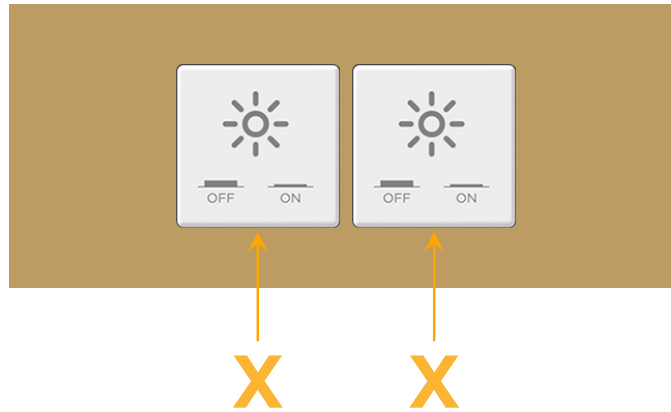

Trim Plate Finish: **BRASS (ABS)**

Custom Finishes Available

M-POWER-2TW-XX-BRATP

Features:

Module/Port Options:

- A** Tamper Resistant AC Receptacle
- E** USB-A & USB-C (20W)
- M** Double USB-A (Fast Charging Ports - 18W)
- H** HDMI
- 6** CAT 6
- 12** RJ 12
- X** Switched AC
- Y** 3-Way Switch (Low Voltage)
- V** USB-C (45W High Speed Charging Port)
- S** USB-C (25W High Speed Charging Port)
- R** Switched AC (Rocker Switch)
- D** Dimmer Switch

Plug:

Supplied with Low Profile Flat 45° Angle 120 VAC Plug

Optional Standard Straight 120 VAC Plug

Optional Straight 120 VAC Pass-through Plug

- CLEAN, COMPACT DESIGN
- STREAMLINED
- LOW PROFILE
- SIDE-EXITING CORDS
- PLUG & PLAY
- 6' AC CORD & PLUG (FLAT PLUG STANDARD)
- CUSTOMIZABLE CONFIGURATIONS AND FINISHES
- UL LISTED FOR MOUNTING IN FURNITURE
- 15A