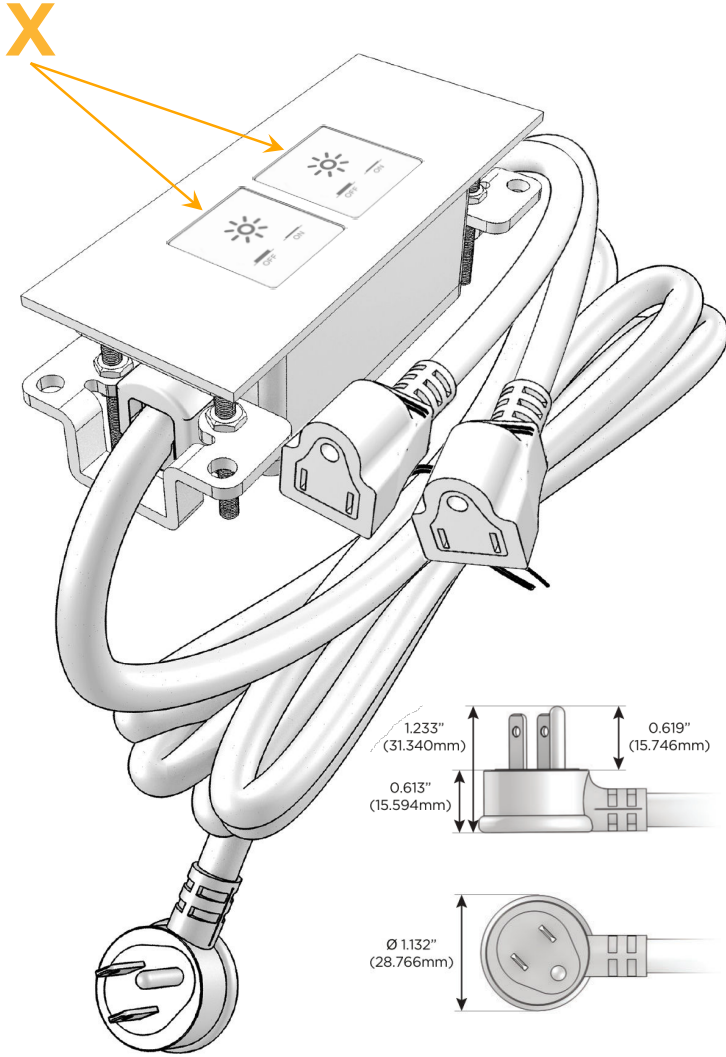

M-POWER-2T

AC POWER & DATA CONNECTIVITY SOLUTION

M-POWER-2TW-XX-BRATP

Specs:

Modules/Ports:

- X Switched AC

Distributed by

Mormax Company, Inc.

8 Westchester Plaza

Elmsford, NY 10523

914-699-0101

sales@mormax.com

mormax.com