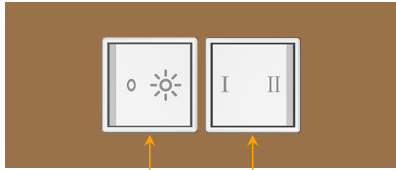

M-POWER-2T

AC POWER & DATA CONNECTIVITY SOLUTION

M-POWER-2TW-RY-BZTP(2)

Distributed by

Mormax Company, Inc.

8 Westchester Plaza

Elmsford, NY 10523

914-699-0101

sales@mormax.com

mormax.com

Metro Light & Power's line of power & data solutions offers sophisticated design elements combined with greater ease of installation. Streamlined and low-profile, enhanced by side-exiting cords, our outlets advance the industry with their cutting edge look and feel. We believe flexibility is key, and we provide a variety of mounting options, including the ability to mount in limited spaces. Our outlets are available in many finishes and configurations, in addition to a custom color and finish capability for our clients.

Trim Plate Finish: **SOLID BRONZE**

Custom Finishes Available

M-POWER-2TW-RY-BZTP(2)

R Y