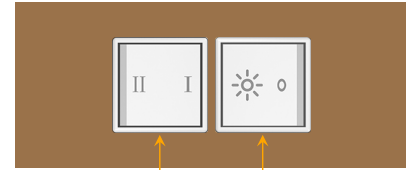

Y R

Features:

Module/Port Options:

- **A** Tamper Resistant AC Receptacle
- **E** USB-A & USB-C (20W)
- **M** Double USB-A (Fast Charging Ports - 18W)
- **H** HDMI
- **6** CAT 6
- **12** RJ 12
- **X** Switched AC
- **Y** 3-Way Switch (Low Voltage)
- **V** USB-C (45W High Speed Charging Port)
- **S** USB-C (25W High Speed Charging Port)
- **R** Switched AC (Rocker Switch)
- **D** Dimmer Switch

Plug:

Supplied with Low Profile Flat 45° Angle 120 VAC Plug

Optional Standard Straight 120 VAC Plug

Optional Straight 120 VAC Pass-through Plug

- CLEAN, COMPACT DESIGN
- STREAMLINED
- LOW PROFILE
- SIDE-EXITING CORDS
- PLUG & PLAY
- 6' AC CORD & PLUG (FLAT PLUG STANDARD)
- CUSTOMIZABLE CONFIGURATIONS AND FINISHES
- UL LISTED FOR MOUNTING IN FURNITURE
- 15A

UL LISTED AND APPROVED FOR USE ONLY WITH METRO LIGHT & POWER'S UL LISTED LEDS & CLASS 2 UL LISTED LED DRIVERS