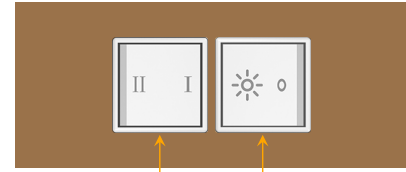

Trim Plate Finish: **ARCHITECTURAL BRONZE (ABS)**

Custom Finishes Available

M-POWER-2TW-RY-BZ5ATP(2)

R Y

Y R

Features:

Module/Port Options:

- A** Tamper Resistant AC Receptacle
- E** USB-A & USB-C (20W)
- M** Double USB-A (Fast Charging Ports - 18W)
- H** HDMI
- 6** CAT 6
- 12** RJ 12
- X** Switched AC
- Y** 3-Way Switch (Low Voltage)
- V** USB-C (45W High Speed Charging Port)
- S** USB-C (25W High Speed Charging Port)
- R** Switched AC (Rocker Switch)
- D** Dimmer Switch