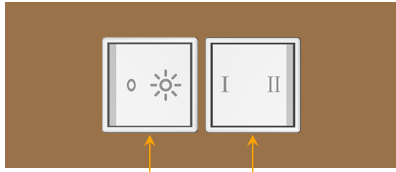

Trim Plate Finish: **ARCHITECTURAL BRONZE (ABS)**

Custom Finishes Available

M-POWER-2TW-RY-BZ5ATP(2)

R Y

Y R

Features:

Module/Port Options:

- A** Tamper Resistant AC Receptacle
- E** USB-A & USB-C (20W)
- M** Double USB-A (Fast Charging Ports - 18W)
- H** HDMI
- 6** CAT 6
- 12** RJ 12
- X** Switched AC
- Y** 3-Way Switch (Low Voltage)
- V** USB-C (45W High Speed Charging Port)
- S** USB-C (25W High Speed Charging Port)
- R** Switched AC (Rocker Switch)
- D** Dimmer Switch