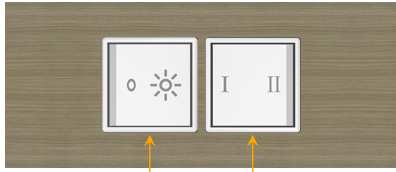

Trim Plate Finish: **ANTIQUED ARCHITECTURAL BRONZE (ABS)**

Custom Finishes Available

M-POWER-2TW-RY-BZ5AATP(2)

R Y

Y R

Features:

Module/Port Options:

- A** Tamper Resistant AC Receptacle
- E** USB-A & USB-C (20W)
- M** Double USB-A (Fast Charging Ports - 18W)
- H** HDMI
- 6** CAT 6
- 12** RJ 12
- X** Switched AC
- Y** 3-Way Switch (Low Voltage)
- V** USB-C (45W High Speed Charging Port)
- S** USB-C (25W High Speed Charging Port)
- R** Switched AC (Rocker Switch)
- D** Dimmer Switch