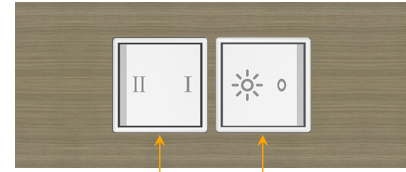

Trim Plate Finish: **ANTIQUED ARCHITECTURAL BRONZE (ABS)**

Custom Finishes Available

M-POWER-2TW-RY-BZ5AATP(2)

R Y

Y R

Features:

Module/Port Options:

- A** Tamper Resistant AC Receptacle
- E** USB-A & USB-C (20W)
- M** Double USB-A (Fast Charging Ports - 18W)
- H** HDMI
- 6** CAT 6
- 12** RJ 12
- X** Switched AC
- Y** 3-Way Switch (Low Voltage)
- V** USB-C (45W High Speed Charging Port)
- S** USB-C (25W High Speed Charging Port)
- R** Switched AC (Rocker Switch)
- D** Dimmer Switch