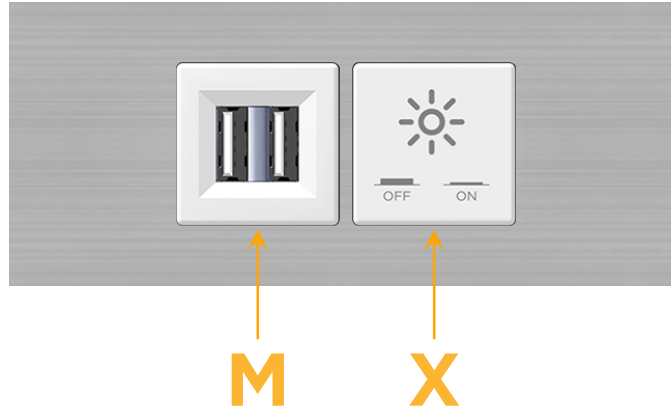

M-POWER-2T

AC POWER & DATA CONNECTIVITY SOLUTION

M-POWER-2TW-MX-SS4TP

Distributed by

Mormax Company, Inc.

8 Westchester Plaza

Elmsford, NY 10523

914-699-0101

sales@mormax.com

mormax.com

Metro Light & Power's line of power & data solutions offers sophisticated design elements combined with greater ease of installation. Streamlined and low-profile, enhanced by side-exiting cords, our outlets advance the industry with their cutting edge look and feel. We believe flexibility is key, and we provide a variety of mounting options, including the ability to mount in limited spaces. Our outlets are available in many finishes and configurations, in addition to a custom color and finish capability for our clients.

Trim Plate Finish: **STAINLESS STEEL BRUSHED**

Custom Finishes Available

M-POWER-2TW-MX-SS4TP

Features:

Module/Port Options:

- **A** Tamper Resistant AC Receptacle
- **E** USB-A & USB-C (20W)
- **M** Double USB-A (Fast Charging Ports - 18W)
- **H** HDMI
- **6** CAT 6
- **12** RJ 12
- **X** Switched AC
- **Y** 3-Way Switch (Low Voltage)
- **V** USB-C (45W High Speed Charging Port)
- **S** USB-C (25W High Speed Charging Port)
- **R** Switched AC (Rocker Switch)
- **D** Dimmer Switch

Plug:

Supplied with Low Profile Flat 45° Angle 120 VAC Plug

Optional Standard Straight 120 VAC Plug

Optional Straight 120 VAC Pass-through Plug

- CLEAN, COMPACT DESIGN
- STREAMLINED
- LOW PROFILE
- SIDE-EXITING CORDS
- PLUG & PLAY
- 6' AC CORD & PLUG (FLAT PLUG STANDARD)
- CUSTOMIZABLE CONFIGURATIONS AND FINISHES
- UL LISTED FOR MOUNTING IN FURNITURE
- 15A