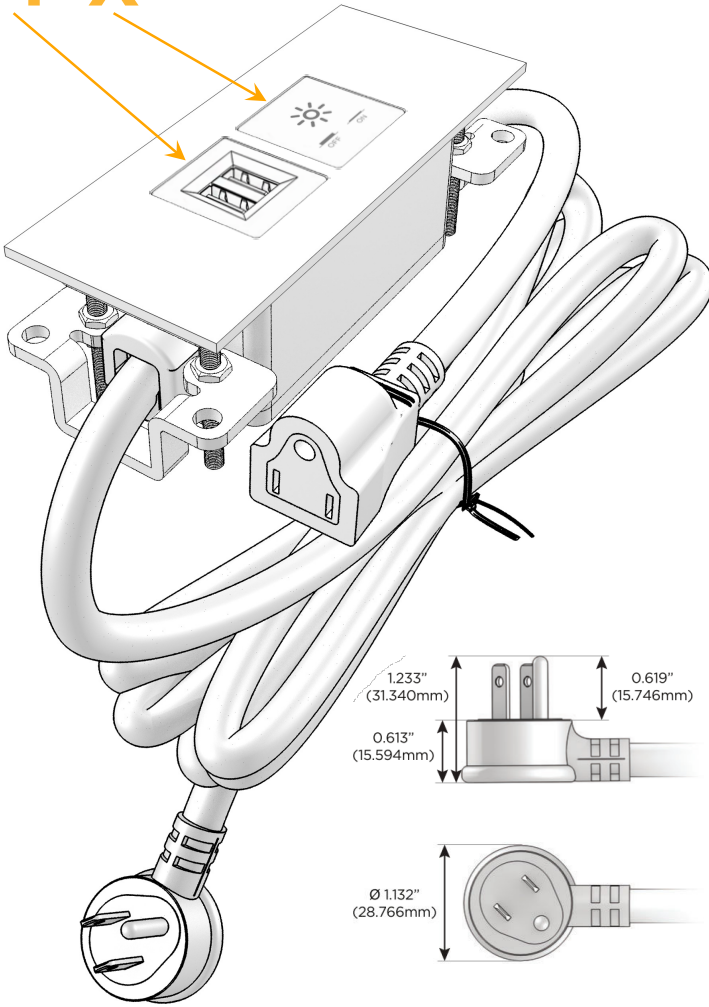

M-POWER-2T

AC POWER & DATA CONNECTIVITY SOLUTION

M-POWER-2TW-MX-SS4TP

Specs:

Modules/Ports:

M Double USB-A (Fast Charging Ports - 18W)

X Switched AC

Distributed by

Mormax Company, Inc.

8 Westchester Plaza

Elmsford, NY 10523

914-699-0101

sales@mormax.com

mormax.com

M X