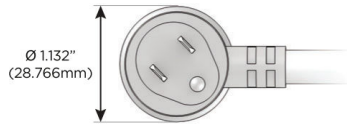

Mormax Company, Inc.

8 Westchester Plaza

Elmsford, NY 10523

914-699-0101

sales@mormax.com

mormax.com

M X