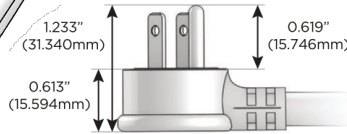

Mormax Company, Inc.

8 Westchester Plaza

Elmsford, NY 10523

914-699-0101

sales@mormax.com

mormax.com

M X