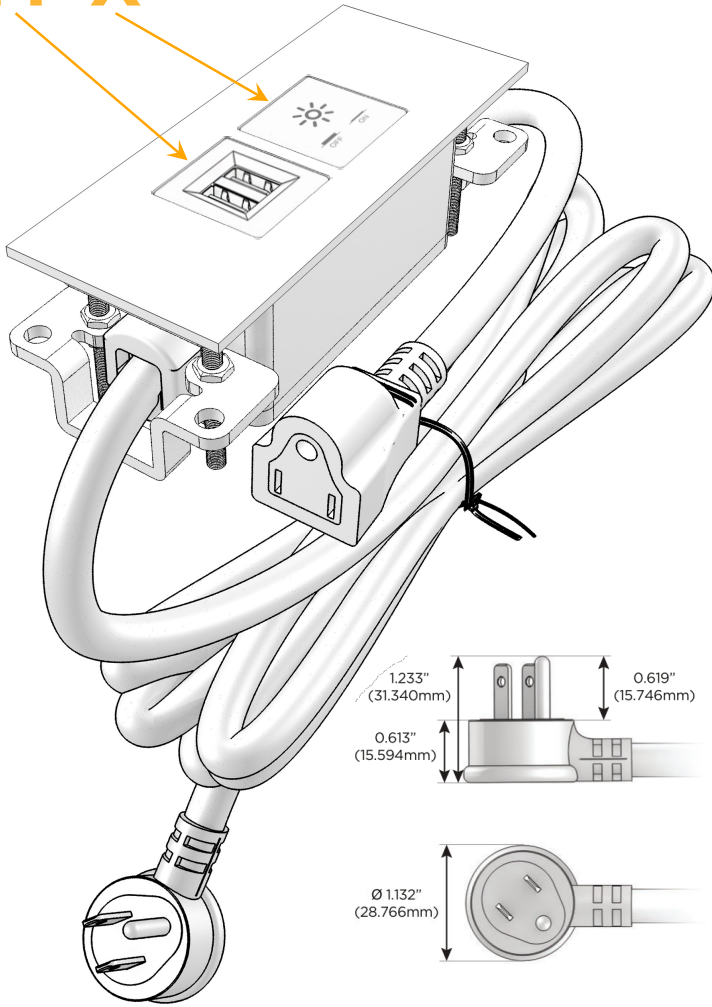

M-POWER-2T

AC POWER & DATA CONNECTIVITY SOLUTION

M-POWER-2TW-MX-BZ5AATP

Specs:

Modules/Ports:

- **M** Double USB-A (Fast Charging Ports - 18W)
- **X** Switched AC

Distributed by

Mormax Company, Inc.

8 Westchester Plaza

Elmsford, NY 10523

914-699-0101

sales@mormax.com

mormax.com

M X