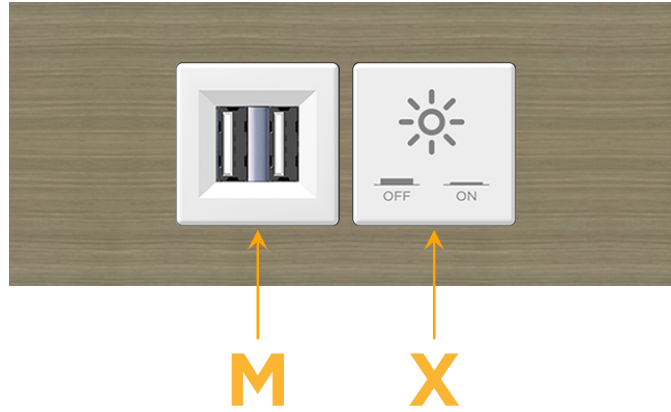

M-POWER-2T

AC POWER & DATA CONNECTIVITY SOLUTION

M-POWER-2TW-MX-BZ5AATP

Distributed by

Mormax Company, Inc.

8 Westchester Plaza

Elmsford, NY 10523

914-699-0101

sales@mormax.com

mormax.com

Metro Light & Power's line of power & data solutions offers sophisticated design elements combined with greater ease of installation. Streamlined and low-profile, enhanced by side-exiting cords, our outlets advance the industry with their cutting edge look and feel. We believe flexibility is key, and we provide a variety of mounting options, including the ability to mount in limited spaces. Our outlets are available in many finishes and configurations, in addition to a custom color and finish capability for our clients.

Trim Plate Finish: **ANTIQUED ARCHITECTURAL BRONZE (ABS)**

Custom Finishes Available

M-POWER-2TW-MX-BZ5AATP

Features:

Module/Port Options:

- **A** Tamper Resistant AC Receptacle
- **E** USB-A & USB-C (20W)
- **M** Double USB-A (Fast Charging Ports - 18W)
- **H** HDMI
- **6** CAT 6
- **12** RJ 12
- **X** Switched AC
- **Y** 3-Way Switch (Low Voltage)
- **V** USB-C (45W High Speed Charging Port)
- **S** USB-C (25W High Speed Charging Port)
- **R** Switched AC (Rocker Switch)
- **D** Dimmer Switch

Plug:

Supplied with Low Profile Flat 45° Angle 120 VAC Plug

Optional Standard Straight 120 VAC Plug

Optional Straight 120 VAC Pass-through Plug

- CLEAN, COMPACT DESIGN
- STREAMLINED
- LOW PROFILE
- SIDE-EXITING CORDS
- PLUG & PLAY
- 6' AC CORD & PLUG (FLAT PLUG STANDARD)
- CUSTOMIZABLE CONFIGURATIONS AND FINISHES
- UL LISTED FOR MOUNTING IN FURNITURE
- 15A