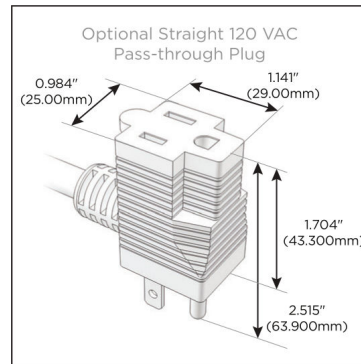

M-POWER-2T

AC POWER & DATA CONNECTIVITY SOLUTION

M-POWER-2TW-MX-BZ5AATP

Specs:

Modules/Ports:

- **M** Double USB-A (Fast Charging Ports - 18W)
- **X** Switched AC

Distributed by

Mormax Company, Inc.

8 Westchester Plaza

Elmsford, NY 10523

914-699-0101

sales@mormax.com

mormax.com

M X