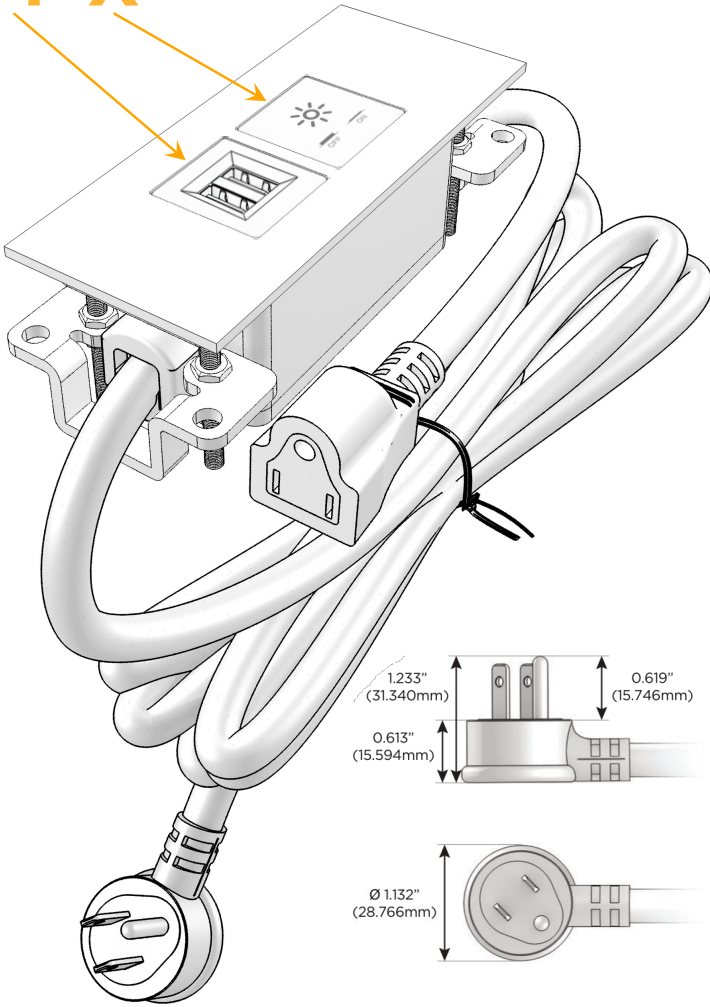

Trim Plate Finish: **BLACK (STEEL)**

Custom Finishes Available

M-POWER-2TW-MX-BTP

Features:

Module/Port Options:

- A** Tamper Resistant AC Receptacle
- E** USB-A & USB-C (20W)
- M** Double USB-A (Fast Charging Ports - 18W)
- H** HDMI
- 6** CAT 6
- 12** RJ 12
- X** Switched AC
- Y** 3-Way Switch (Low Voltage)
- V** USB-C (45W High Speed Charging Port)
- S** USB-C (25W High Speed Charging Port)
- R** Switched AC (Rocker Switch)
- D** Dimmer Switch

Plug:

Supplied with Low Profile Flat 45° Angle 120 VAC Plug

Optional Standard Straight 120 VAC Plug

Optional Straight 120 VAC Pass-through Plug

- CLEAN, COMPACT DESIGN
- STREAMLINED
- LOW PROFILE
- SIDE-EXITING CORDS
- PLUG & PLAY
- 6' AC CORD & PLUG (FLAT PLUG STANDARD)
- CUSTOMIZABLE CONFIGURATIONS AND FINISHES
- UL LISTED FOR MOUNTING IN FURNITURE
- 15A

sales@mormax.com

mormax.com

Specs:

Modules/Ports:

M Double USB-A (Fast Charging Ports - 18W)

X Switched AC

M X

TOP