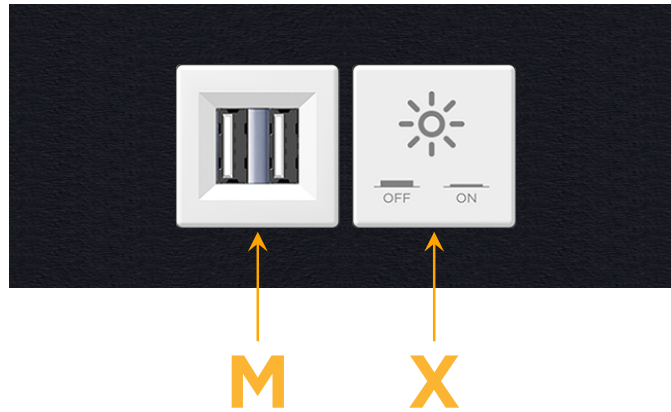

Trim Plate Finish: **BLACK (STEEL)**

Custom Finishes Available

M-POWER-2TW-MX-BTP

Features:

Module/Port Options:

- A** Tamper Resistant AC Receptacle
- E** USB-A & USB-C (20W)
- M** Double USB-A (Fast Charging Ports - 18W)
- H** HDMI
- 6** CAT 6
- 12** RJ 12
- X** Switched AC
- Y** 3-Way Switch (Low Voltage)
- V** USB-C (45W High Speed Charging Port)
- S** USB-C (25W High Speed Charging Port)
- R** Switched AC (Rocker Switch)
- D** Dimmer Switch

Plug:

Supplied with Low Profile Flat 45° Angle 120 VAC Plug

Optional Standard Straight 120 VAC Plug

Optional Straight 120 VAC Pass-through Plug

- CLEAN, COMPACT DESIGN
- STREAMLINED
- LOW PROFILE
- SIDE-EXITING CORDS
- PLUG & PLAY
- 6' AC CORD & PLUG (FLAT PLUG STANDARD)
- CUSTOMIZABLE CONFIGURATIONS AND FINISHES
- UL LISTED FOR MOUNTING IN FURNITURE
- 15A