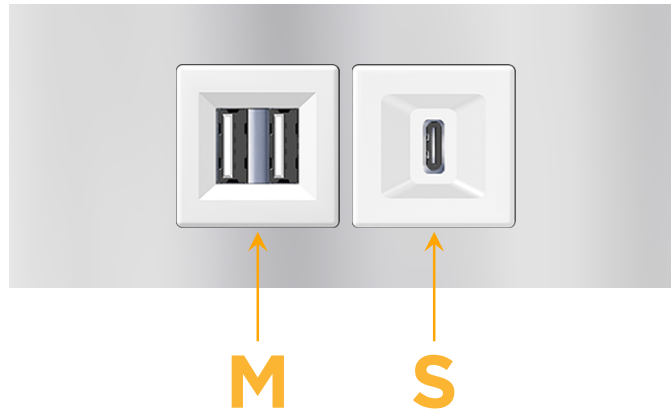

M-POWER-2T

AC POWER & DATA CONNECTIVITY SOLUTION

M-POWER-2TW-MS-SS8TP

Distributed by

Mormax Company, Inc.

8 Westchester Plaza

Elmsford, NY 10523

914-699-0101

sales@mormax.com

mormax.com

Metro Light & Power's line of power & data solutions offers sophisticated design elements combined with greater ease of installation. Streamlined and low-profile, enhanced by side-exiting cords, our outlets advance the industry with their cutting edge look and feel. We believe flexibility is key, and we provide a variety of mounting options, including the ability to mount in limited spaces. Our outlets are available in many finishes and configurations, in addition to a custom color and finish capability for our clients.

Trim Plate Finish: **STAINLESS STEEL MIRROR FINISH**

Custom Finishes Available

M-POWER-2TW-MS-SS8TP

Features:

Module/Port Options:

- **A** Tamper Resistant AC Receptacle
- **E** USB-A & USB-C (20W)
- **M** Double USB-A (Fast Charging Ports - 18W)
- **H** HDMI
- **6** CAT 6
- **12** RJ 12
- **X** Switched AC
- **Y** 3-Way Switch (Low Voltage)
- **V** USB-C (45W High Speed Charging Port)
- **S** USB-C (25W High Speed Charging Port)
- **R** Switched AC (Rocker Switch)
- **D** Dimmer Switch

Plug:

Supplied with Low Profile Flat 45° Angle 120 VAC Plug

Optional Standard Straight 120 VAC Plug

Optional Straight 120 VAC Pass-through Plug

- CLEAN, COMPACT DESIGN
- STREAMLINED
- LOW PROFILE
- SIDE-EXITING CORDS
- PLUG & PLAY
- 6' AC CORD & PLUG (FLAT PLUG STANDARD)
- CUSTOMIZABLE CONFIGURATIONS AND FINISHES
- UL LISTED FOR MOUNTING IN FURNITURE
- 15A