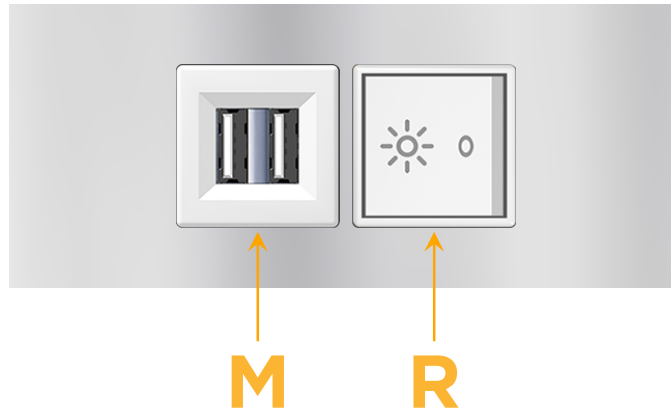

M-POWER-2T

AC POWER & DATA CONNECTIVITY SOLUTION

M-POWER-2TW-MR-SS8TP

Distributed by

Mormax Company, Inc.

8 Westchester Plaza

Elmsford, NY 10523

914-699-0101

sales@mormax.com

mormax.com

Metro Light & Power's line of power & data solutions offers sophisticated design elements combined with greater ease of installation. Streamlined and low-profile, enhanced by side-exiting cords, our outlets advance the industry with their cutting edge look and feel. We believe flexibility is key, and we provide a variety of mounting options, including the ability to mount in limited spaces. Our outlets are available in many finishes and configurations, in addition to a custom color and finish capability for our clients.

Trim Plate Finish: **STAINLESS STEEL MIRROR FINISH**

Custom Finishes Available

M-POWER-2TW-MR-SS8TP

Features:

Module/Port Options:

- **A** Tamper Resistant AC Receptacle
- **E** USB-A & USB-C (20W)
- **M** Double USB-A (Fast Charging Ports - 18W)
- **H** HDMI
- **6** CAT 6
- **12** RJ 12
- **X** Switched AC
- **Y** 3-Way Switch (Low Voltage)
- **V** USB-C (45W High Speed Charging Port)
- **S** USB-C (25W High Speed Charging Port)
- **R** Switched AC (Rocker Switch)
- **D** Dimmer Switch

Plug:

Supplied with Low Profile Flat 45° Angle 120 VAC Plug

Optional Standard Straight 120 VAC Plug

Optional Straight 120 VAC Pass-through Plug

- CLEAN, COMPACT DESIGN
- STREAMLINED
- LOW PROFILE
- SIDE-EXITING CORDS
- PLUG & PLAY
- 6' AC CORD & PLUG (FLAT PLUG STANDARD)
- CUSTOMIZABLE CONFIGURATIONS AND FINISHES
- UL LISTED FOR MOUNTING IN FURNITURE
- 15A