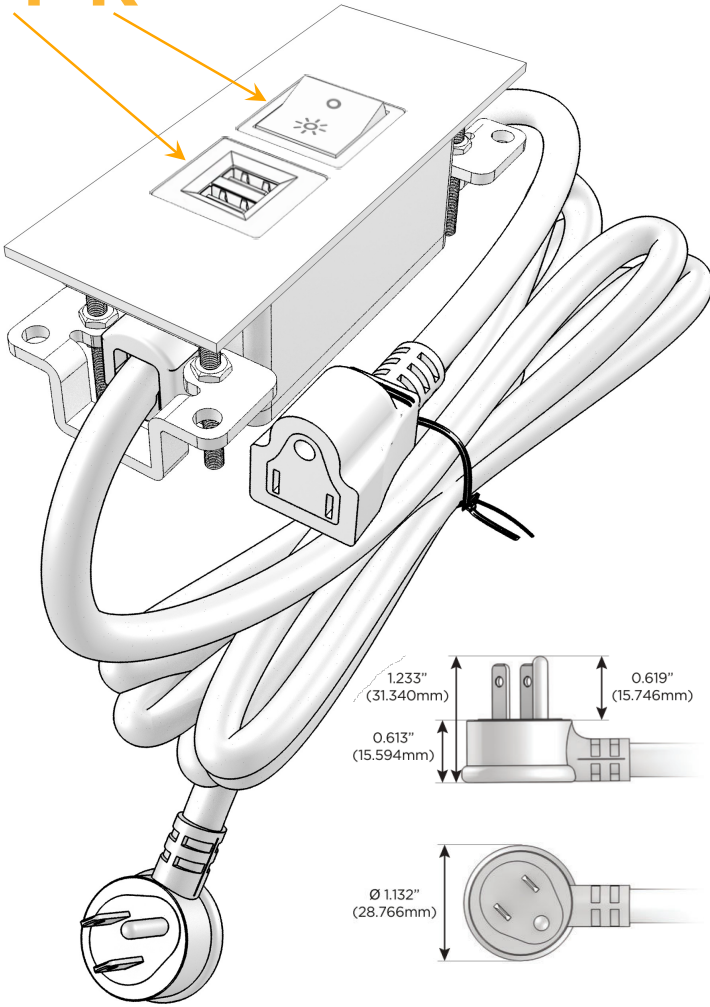

M-POWER-2T

AC POWER & DATA CONNECTIVITY SOLUTION

M-POWER-2TW-MR-SS8TP

Specs:

Modules/Ports:

- **M** Double USB-A (Fast Charging Ports - 18W)
- **R** Switched AC (Rocker Switch)

Distributed by

Mormax Company, Inc.

8 Westchester Plaza

Elmsford, NY 10523

914-699-0101

sales@mormax.com

mormax.com

M R