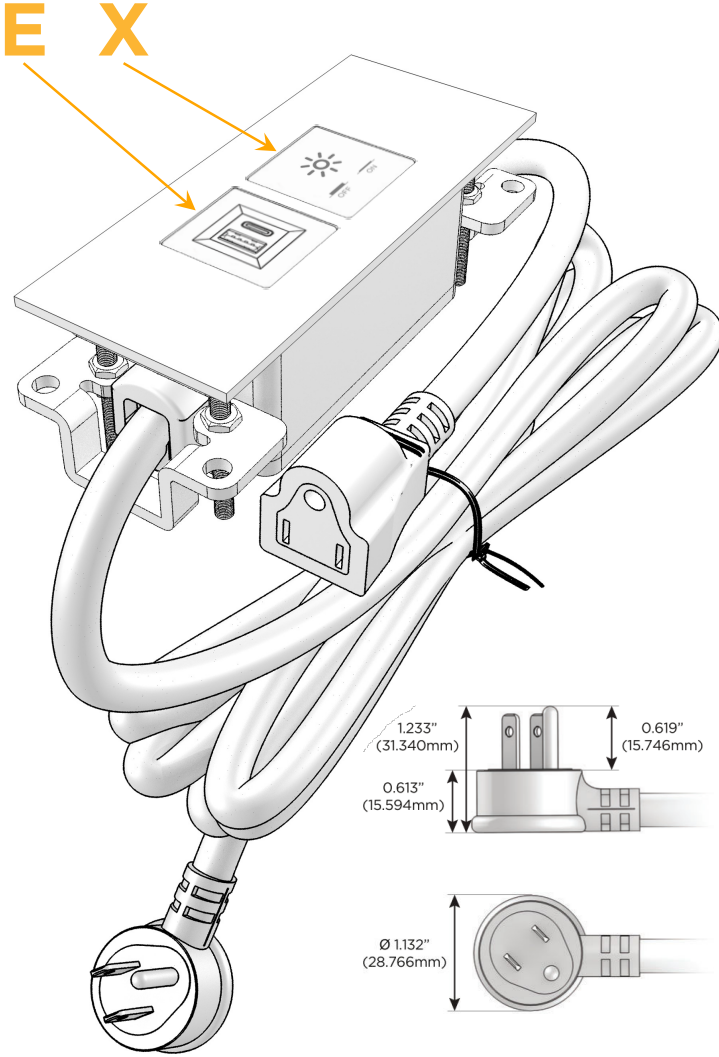

Trim Plate Finish: **WHITE (STEEL)**

Custom Finishes Available

M-POWER-2TW-EX-WTP

Features:

Module/Port Options:

- A** Tamper Resistant AC Receptacle
- E** USB-A & USB-C (20W)
- M** Double USB-A (Fast Charging Ports - 18W)
- H** HDMI
- 6** CAT 6
- 12** RJ 12
- X** Switched AC
- Y** 3-Way Switch (Low Voltage)
- V** USB-C (45W High Speed Charging Port)
- S** USB-C (25W High Speed Charging Port)
- R** Switched AC (Rocker Switch)
- D** Dimmer Switch

Plug:

Supplied with Low Profile Flat 45° Angle 120 VAC Plug

Optional Standard Straight 120 VAC Plug

Optional Straight 120 VAC Pass-through Plug

- CLEAN, COMPACT DESIGN
- STREAMLINED
- LOW PROFILE
- SIDE-EXITING CORDS
- PLUG & PLAY
- 6' AC CORD & PLUG (FLAT PLUG STANDARD)
- CUSTOMIZABLE CONFIGURATIONS AND FINISHES
- UL LISTED FOR MOUNTING IN FURNITURE
- 15A

sales@mormax.com

mormax.com

Specs:

Modules/Ports:

E USB-A & USB-C (20W)

X Switched AC

TOP