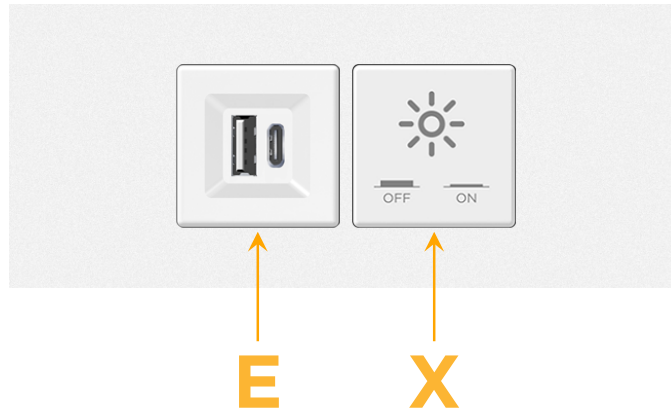

Trim Plate Finish: **WHITE (STEEL)**

Custom Finishes Available

M-POWER-2TW-EX-WTP

Features:

Module/Port Options:

- A** Tamper Resistant AC Receptacle
- E** USB-A & USB-C (20W)
- M** Double USB-A (Fast Charging Ports - 18W)
- H** HDMI
- 6** CAT 6
- 12** RJ 12
- X** Switched AC
- Y** 3-Way Switch (Low Voltage)
- V** USB-C (45W High Speed Charging Port)
- S** USB-C (25W High Speed Charging Port)
- R** Switched AC (Rocker Switch)
- D** Dimmer Switch

Plug:

Supplied with Low Profile Flat 45° Angle 120 VAC Plug

Optional Standard Straight 120 VAC Plug

Optional Straight 120 VAC Pass-through Plug

- CLEAN, COMPACT DESIGN
- STREAMLINED
- LOW PROFILE
- SIDE-EXITING CORDS
- PLUG & PLAY
- 6' AC CORD & PLUG (FLAT PLUG STANDARD)
- CUSTOMIZABLE CONFIGURATIONS AND FINISHES
- UL LISTED FOR MOUNTING IN FURNITURE
- 15A