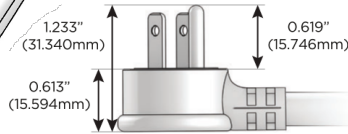

Modules/Ports:

E USB-A & USB-C (20W)

X Switched AC