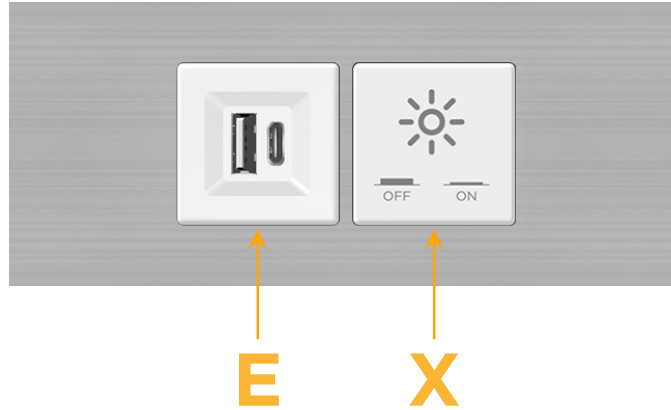

M-POWER-2T

AC POWER & DATA CONNECTIVITY SOLUTION

M-POWER-2TW-EX-SS4TP

Distributed by

Mormax Company, Inc.

8 Westchester Plaza

Elmsford, NY 10523

914-699-0101

sales@mormax.com

mormax.com

Metro Light & Power's line of power & data solutions offers sophisticated design elements combined with greater ease of installation. Streamlined and low-profile, enhanced by side-exiting cords, our outlets advance the industry with their cutting edge look and feel. We believe flexibility is key, and we provide a variety of mounting options, including the ability to mount in limited spaces. Our outlets are available in many finishes and configurations, in addition to a custom color and finish capability for our clients.

Trim Plate Finish: **STAINLESS STEEL BRUSHED**

Custom Finishes Available

M-POWER-2TW-EX-SS4TP

Features:

Module/Port Options:

- **A** Tamper Resistant AC Receptacle
- **E** USB-A & USB-C (20W)
- **M** Double USB-A (Fast Charging Ports - 18W)
- **H** HDMI
- **6** CAT 6
- **12** RJ 12
- **X** Switched AC
- **Y** 3-Way Switch (Low Voltage)
- **V** USB-C (45W High Speed Charging Port)
- **S** USB-C (25W High Speed Charging Port)
- **R** Switched AC (Rocker Switch)
- **D** Dimmer Switch

Plug:

Supplied with Low Profile Flat 45° Angle 120 VAC Plug

Optional Standard Straight 120 VAC Plug

Optional Straight 120 VAC Pass-through Plug

- CLEAN, COMPACT DESIGN
- STREAMLINED
- LOW PROFILE
- SIDE-EXITING CORDS
- PLUG & PLAY
- 6' AC CORD & PLUG (FLAT PLUG STANDARD)
- CUSTOMIZABLE CONFIGURATIONS AND FINISHES
- UL LISTED FOR MOUNTING IN FURNITURE
- 15A