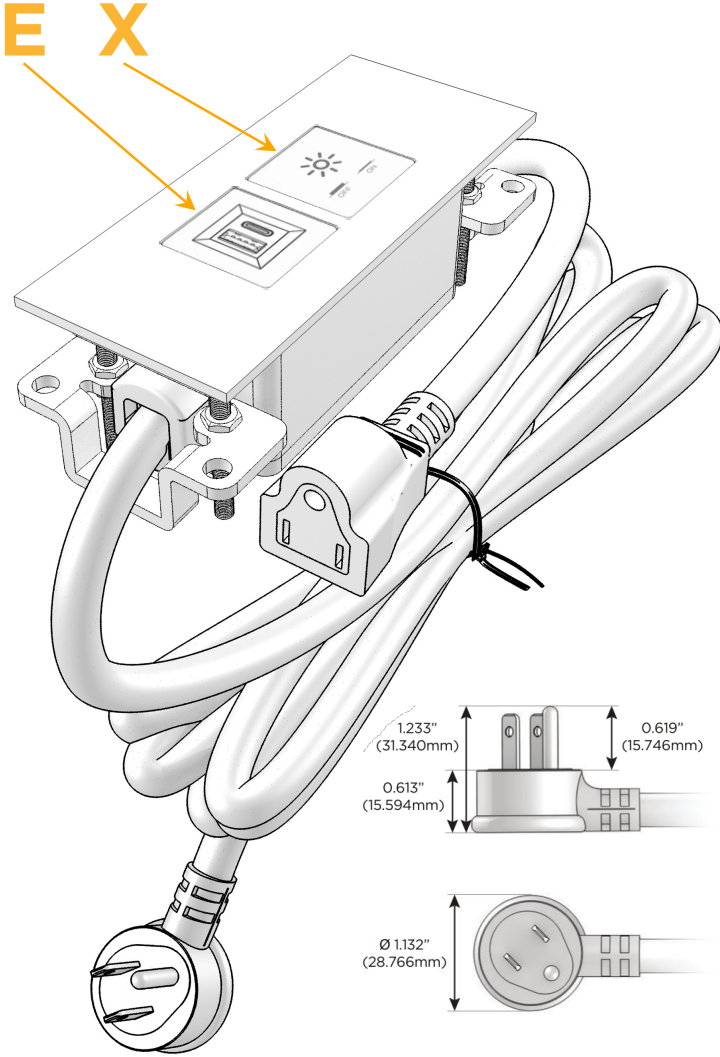

### Module/Port Options:

- A** Tamper Resistant AC Receptacle
- E** USB-A & USB-C (20W)
- M** Double USB-A (Fast Charging Ports - 18W)
- H** HDMI
- 6** CAT 6
- 12** RJ 12
- X** Switched AC
- Y** 3-Way Switch (Low Voltage)
- V** USB-C (45W High Speed Charging Port)
- S** USB-C (25W High Speed Charging Port)
- R** Switched AC (Rocker Switch)
- D** Dimmer Switch

### Plug:

Supplied with Low Profile Flat 45° Angle 120 VAC Plug

Optional Standard Straight 120 VAC Plug

Optional Straight 120 VAC Pass-through Plug

- CLEAN, COMPACT DESIGN
- STREAMLINED
- LOW PROFILE
- SIDE-EXITING CORDS
- PLUG & PLAY
- 6' AC CORD & PLUG (FLAT PLUG STANDARD)
- CUSTOMIZABLE CONFIGURATIONS AND FINISHES
- UL LISTED FOR MOUNTING IN FURNITURE
- 15A

### Modules/Ports:

**E** USB-A & USB-C (20W)

**X** Switched AC

TOP