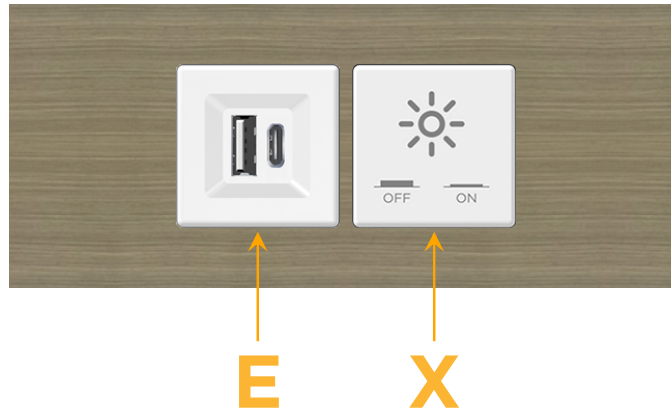

Trim Plate Finish: **ANTIQUED ARCHITECTURAL BRONZE (ABS)**

Custom Finishes Available

M-POWER-2TW-EX-BZ5AATP

Features:

Module/Port Options:

- A** Tamper Resistant AC Receptacle
- E** USB-A & USB-C (20W)
- M** Double USB-A (Fast Charging Ports - 18W)
- H** HDMI
- 6** CAT 6
- 12** RJ 12
- X** Switched AC
- Y** 3-Way Switch (Low Voltage)
- V** USB-C (45W High Speed Charging Port)
- S** USB-C (25W High Speed Charging Port)
- R** Switched AC (Rocker Switch)
- D** Dimmer Switch

Plug:

Supplied with Low Profile Flat 45° Angle 120 VAC Plug

Optional Standard Straight 120 VAC Plug

Optional Straight 120 VAC Pass-through Plug

- CLEAN, COMPACT DESIGN
- STREAMLINED
- LOW PROFILE
- SIDE-EXITING CORDS
- PLUG & PLAY
- 6' AC CORD & PLUG (FLAT PLUG STANDARD)
- CUSTOMIZABLE CONFIGURATIONS AND FINISHES
- UL LISTED FOR MOUNTING IN FURNITURE
- 15A