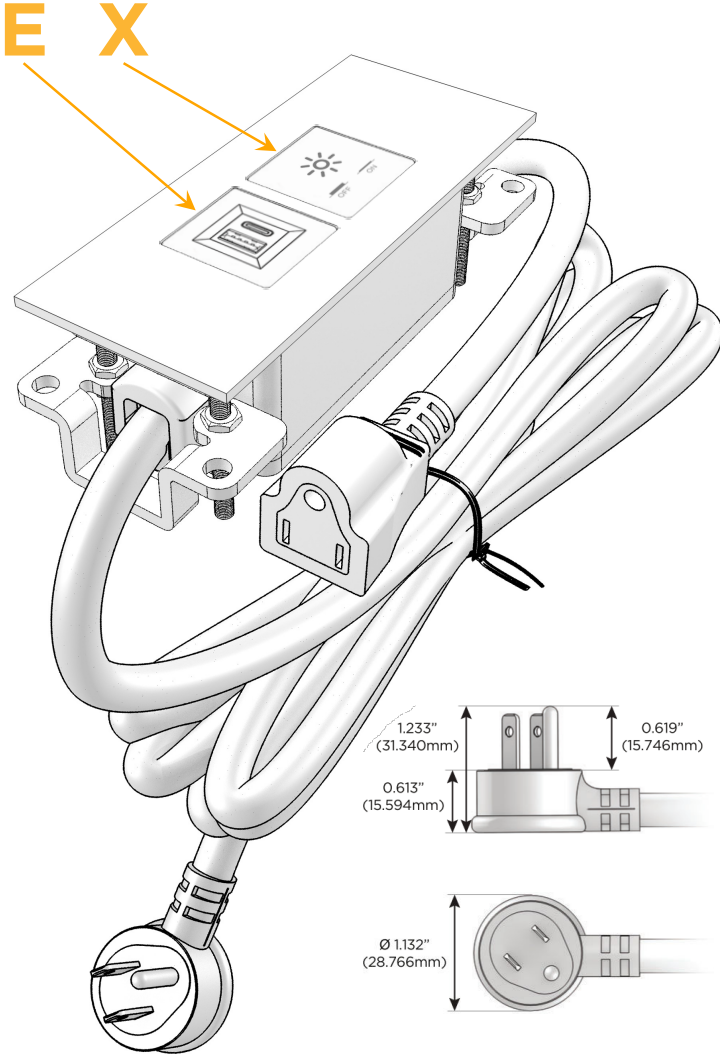

Trim Plate Finish: **ANTIQUED ARCHITECTURAL BRONZE (ABS)**

Custom Finishes Available

M-POWER-2TW-EX-BZ5AATP

Features:

Module/Port Options:

- A** Tamper Resistant AC Receptacle
- E** USB-A & USB-C (20W)
- M** Double USB-A (Fast Charging Ports - 18W)
- H** HDMI
- 6** CAT 6
- 12** RJ 12
- X** Switched AC
- Y** 3-Way Switch (Low Voltage)
- V** USB-C (45W High Speed Charging Port)
- S** USB-C (25W High Speed Charging Port)
- R** Switched AC (Rocker Switch)
- D** Dimmer Switch

Plug:

Supplied with Low Profile Flat 45° Angle 120 VAC Plug

Optional Standard Straight 120 VAC Plug

Optional Straight 120 VAC Pass-through Plug

- CLEAN, COMPACT DESIGN
- STREAMLINED
- LOW PROFILE
- SIDE-EXITING CORDS
- PLUG & PLAY
- 6' AC CORD & PLUG (FLAT PLUG STANDARD)
- CUSTOMIZABLE CONFIGURATIONS AND FINISHES
- UL LISTED FOR MOUNTING IN FURNITURE
- 15A

sales@mormax.com

mormax.com

Specs:

Modules/Ports:

E USB-A & USB-C (20W)

X Switched AC

TOP