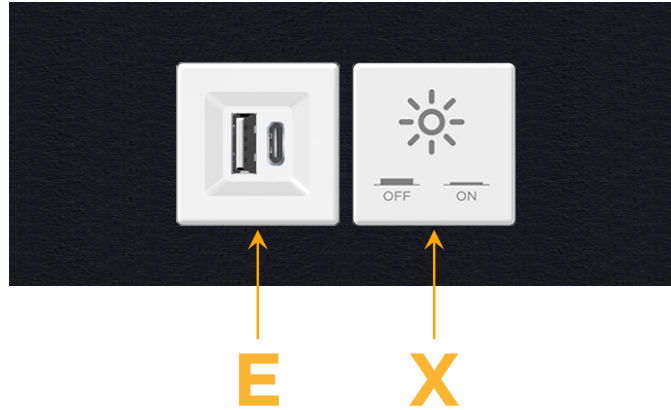

M-POWER-2T

AC POWER & DATA CONNECTIVITY SOLUTION

M-POWER-2TW-EX-BTP

Distributed by

Mormax Company, Inc.

8 Westchester Plaza

Elmsford, NY 10523

914-699-0101

sales@mormax.com

mormax.com

Metro Light & Power's line of power & data solutions offers sophisticated design elements combined with greater ease of installation. Streamlined and low-profile, enhanced by side-exiting cords, our outlets advance the industry with their cutting edge look and feel. We believe flexibility is key, and we provide a variety of mounting options, including the ability to mount in limited spaces. Our outlets are available in many finishes and configurations, in addition to a custom color and finish capability for our clients.

Trim Plate Finish: **BLACK (STEEL)**

Custom Finishes Available

M-POWER-2TW-EX-BTP

Features:

Module/Port Options:

- **A** Tamper Resistant AC Receptacle
- **E** USB-A & USB-C (20W)
- **M** Double USB-A (Fast Charging Ports - 18W)
- **H** HDMI
- **6** CAT 6
- **12** RJ 12
- **X** Switched AC
- **Y** 3-Way Switch (Low Voltage)
- **V** USB-C (45W High Speed Charging Port)
- **S** USB-C (25W High Speed Charging Port)
- **R** Switched AC (Rocker Switch)
- **D** Dimmer Switch

Plug:

Supplied with Low Profile Flat 45° Angle 120 VAC Plug

Optional Standard Straight 120 VAC Plug

Optional Straight 120 VAC Pass-through Plug

- CLEAN, COMPACT DESIGN
- STREAMLINED
- LOW PROFILE
- SIDE-EXITING CORDS
- PLUG & PLAY
- 6' AC CORD & PLUG (FLAT PLUG STANDARD)
- CUSTOMIZABLE CONFIGURATIONS AND FINISHES
- UL LISTED FOR MOUNTING IN FURNITURE
- 15A