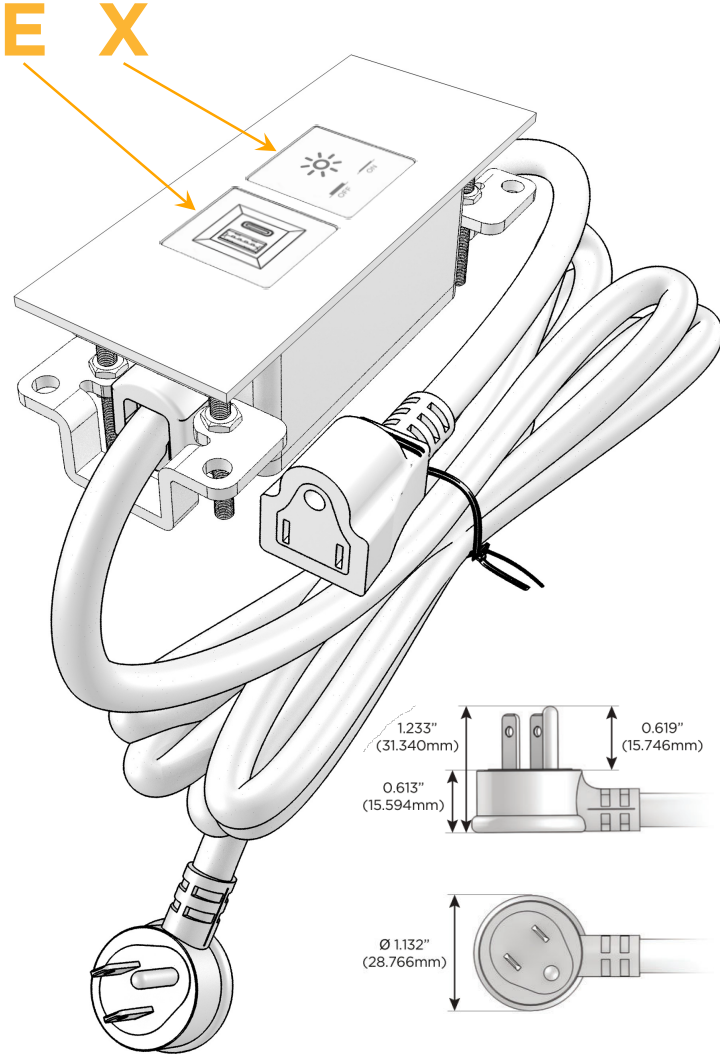

### Module/Port Options:

- A** Tamper Resistant AC Receptacle
- E** USB-A & USB-C (20W)
- M** Double USB-A (Fast Charging Ports - 18W)
- H** HDMI
- 6** CAT 6
- 12** RJ 12
- X** Switched AC
- Y** 3-Way Switch (Low Voltage)
- V** USB-C (45W High Speed Charging Port)
- S** USB-C (25W High Speed Charging Port)
- R** Switched AC (Rocker Switch)
- D** Dimmer Switch

### Plug:

Supplied with Low Profile Flat 45° Angle 120 VAC Plug

Optional Standard Straight 120 VAC Plug

Optional Straight 120 VAC Pass-through Plug

- CLEAN, COMPACT DESIGN
- STREAMLINED
- LOW PROFILE
- SIDE-EXITING CORDS
- PLUG & PLAY
- 6' AC CORD & PLUG (FLAT PLUG STANDARD)
- CUSTOMIZABLE CONFIGURATIONS AND FINISHES
- UL LISTED FOR MOUNTING IN FURNITURE
- 15A

sales@mormax.com

mormax.com

Specs:

**Modules/Ports:**

**E** USB-A & USB-C (20W)

**X** Switched AC

TOP