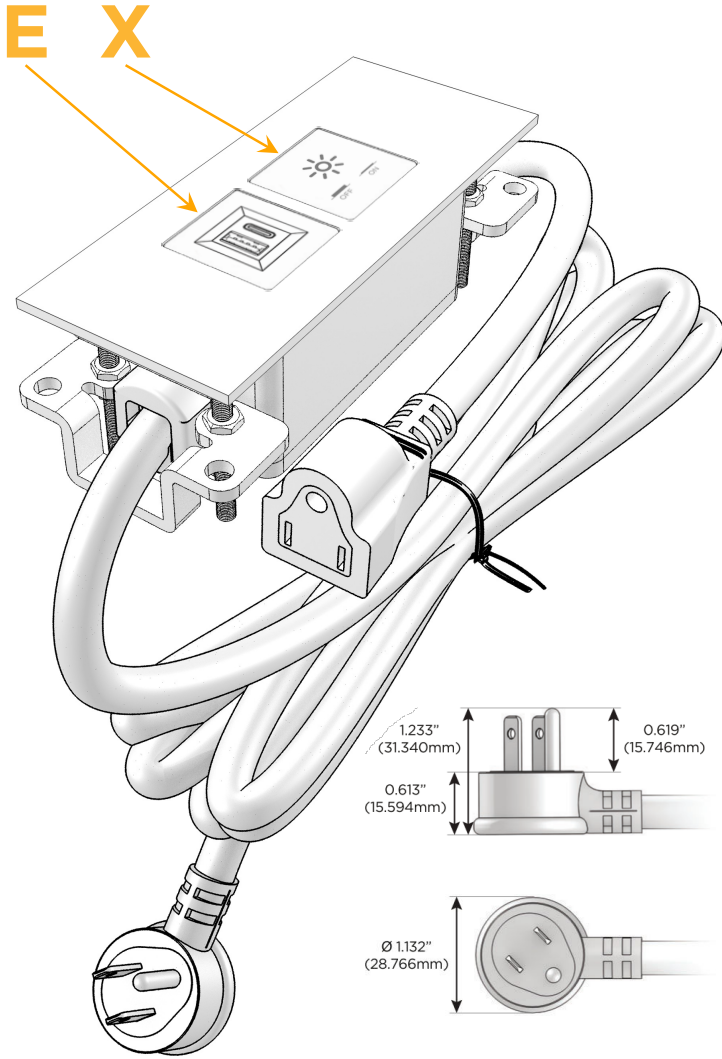

M-POWER-2T

AC POWER & DATA CONNECTIVITY SOLUTION

M-POWER-2TW-EX-BRATP

Specs:

Modules/Ports:

E USB-A & USB-C (20W)

X Switched AC

Distributed by

Mormax Company, Inc.

8 Westchester Plaza

Elmsford, NY 10523

914-699-0101

sales@mormax.com

mormax.com