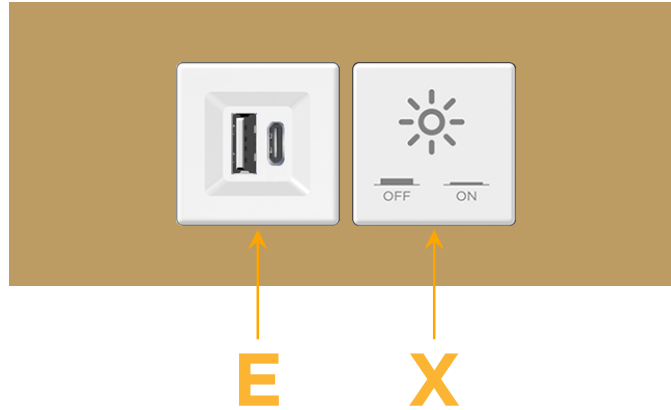

Trim Plate Finish: **BRASS (ABS)**

*Custom Finishes Available*

M-POWER-2TW-EX-BRATP

Features:

**Module/Port Options:**

- A** Tamper Resistant AC Receptacle
- E** USB-A & USB-C (20W)
- M** Double USB-A (Fast Charging Ports - 18W)
- H** HDMI
- 6** CAT 6
- 12** RJ 12
- X** Switched AC
- Y** 3-Way Switch (Low Voltage)
- V** USB-C (45W High Speed Charging Port)
- S** USB-C (25W High Speed Charging Port)
- R** Switched AC (Rocker Switch)
- D** Dimmer Switch

**Plug:**

Supplied with Low Profile Flat 45° Angle 120 VAC Plug

Optional Standard Straight 120 VAC Plug

Optional Straight 120 VAC Pass-through Plug

- CLEAN, COMPACT DESIGN
- STREAMLINED
- LOW PROFILE
- SIDE-EXITING CORDS
- PLUG & PLAY
- 6' AC CORD & PLUG (FLAT PLUG STANDARD)
- CUSTOMIZABLE CONFIGURATIONS AND FINISHES
- UL LISTED FOR MOUNTING IN FURNITURE
- 15A

# M-POWER-2T

AC POWER & DATA CONNECTIVITY SOLUTION

M-POWER-2TW-EX-BRATP

Specs:

**Modules/Ports:**

**E** USB-A & USB-C (20W)

**X** Switched AC

Distributed by