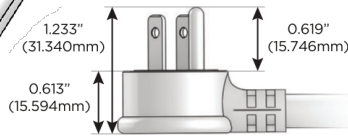

sales@mormax.com

mormax.com

Specs:

Modules/Ports:

E USB-A & USB-C (20W)

S USB-C (25W High Speed Charging Port)

TOP