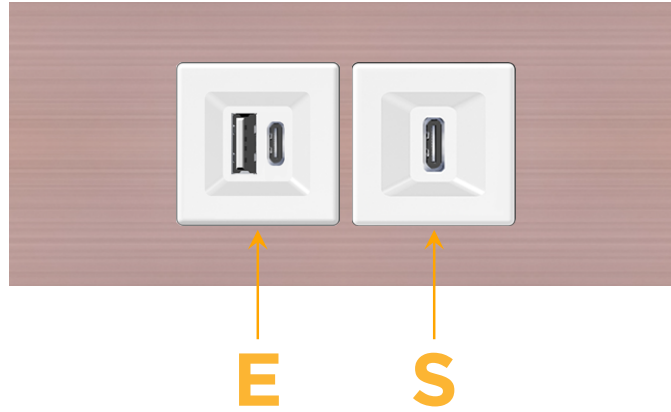

Trim Plate Finish: **CHAMPAGNE (ABS)**

Custom Finishes Available

M-POWER-2TW-ES-CHATP

Features:

Module/Port Options:

- A** Tamper Resistant AC Receptacle
- E** USB-A & USB-C (20W)
- M** Double USB-A (Fast Charging Ports - 18W)
- H** HDMI
- 6** CAT 6
- 12** RJ 12
- X** Switched AC
- Y** 3-Way Switch (Low Voltage)
- V** USB-C (45W High Speed Charging Port)
- S** USB-C (25W High Speed Charging Port)
- R** Switched AC (Rocker Switch)
- D** Dimmer Switch

Plug:

Supplied with Low Profile Flat 45° Angle 120 VAC Plug

Optional Standard Straight 120 VAC Plug

Optional Straight 120 VAC Pass-through Plug

- CLEAN, COMPACT DESIGN
- STREAMLINED
- LOW PROFILE
- SIDE-EXITING CORDS
- PLUG & PLAY
- 6' AC CORD & PLUG (FLAT PLUG STANDARD)
- CUSTOMIZABLE CONFIGURATIONS AND FINISHES
- UL LISTED FOR MOUNTING IN FURNITURE
- 15A