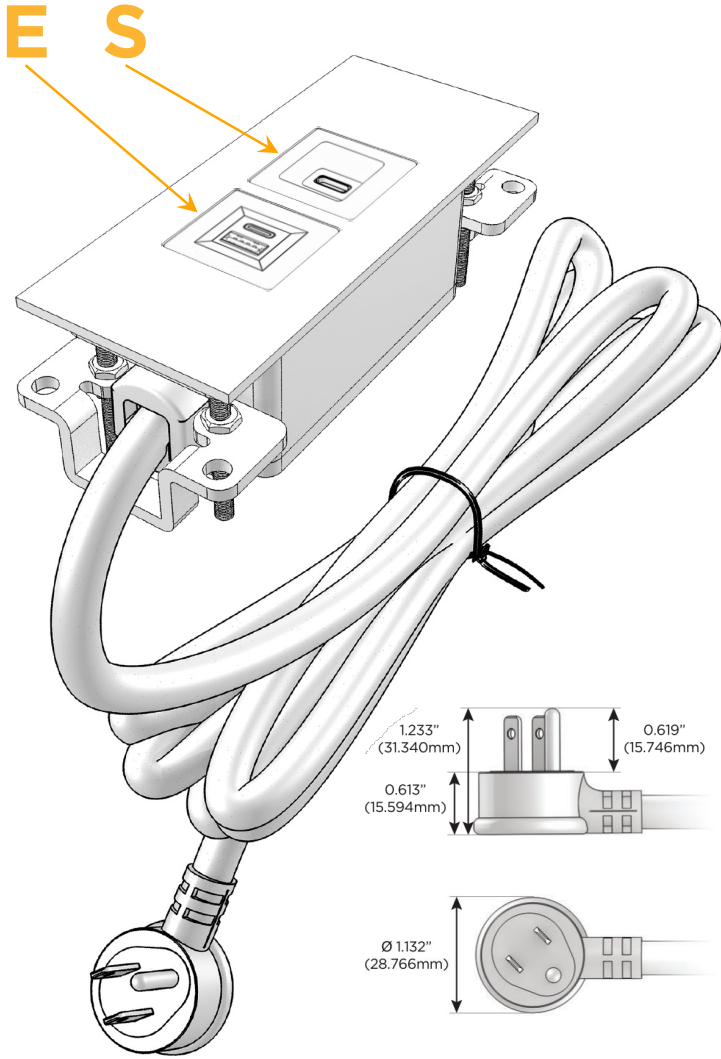

Trim Plate Finish: **CHAMPAGNE (ABS)**

Custom Finishes Available

M-POWER-2TW-ES-CHATP

Features:

Module/Port Options:

- A** Tamper Resistant AC Receptacle
- E** USB-A & USB-C (20W)
- M** Double USB-A (Fast Charging Ports - 18W)
- H** HDMI
- 6** CAT 6
- 12** RJ 12
- X** Switched AC
- Y** 3-Way Switch (Low Voltage)
- V** USB-C (45W High Speed Charging Port)
- S** USB-C (25W High Speed Charging Port)
- R** Switched AC (Rocker Switch)
- D** Dimmer Switch

Plug:

Supplied with Low Profile Flat 45° Angle 120 VAC Plug

Optional Standard Straight 120 VAC Plug

Optional Straight 120 VAC Pass-through Plug

- CLEAN, COMPACT DESIGN
- STREAMLINED
- LOW PROFILE
- SIDE-EXITING CORDS
- PLUG & PLAY
- 6' AC CORD & PLUG (FLAT PLUG STANDARD)
- CUSTOMIZABLE CONFIGURATIONS AND FINISHES
- UL LISTED FOR MOUNTING IN FURNITURE
- 15A

sales@mormax.com

mormax.com

Specs:

Modules/Ports:

E USB-A & USB-C (20W)

S USB-C (25W High Speed Charging Port)

TOP