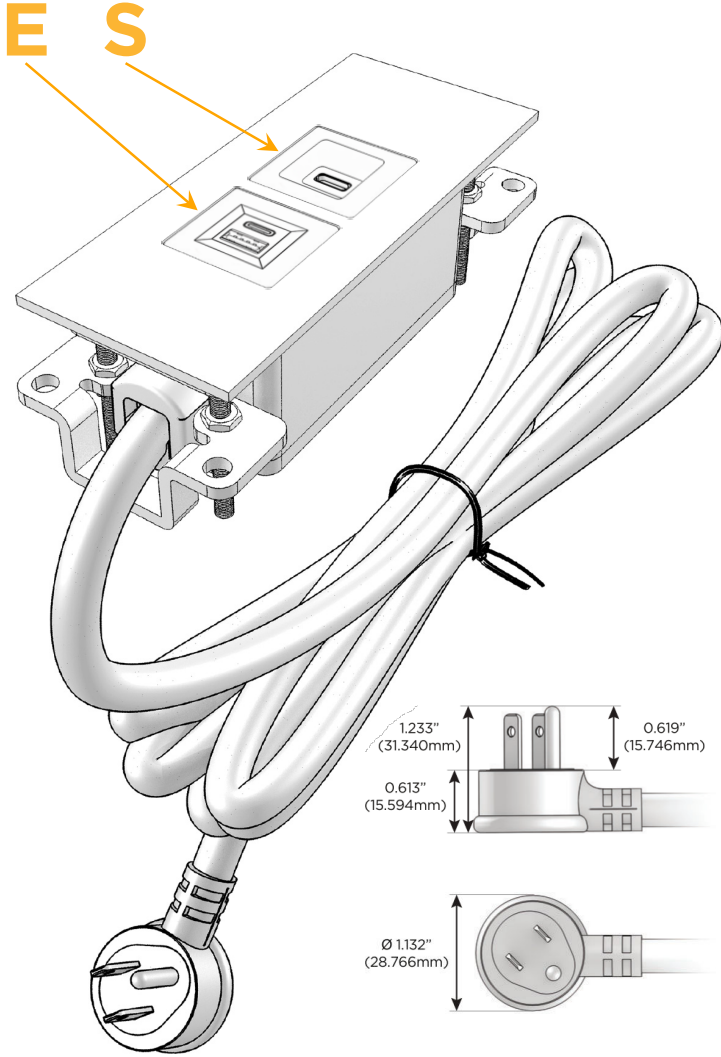

M-POWER-2T

AC POWER & DATA CONNECTIVITY SOLUTION

M-POWER-2TW-ES-BZATP

Specs:

Modules/Ports:

E USB-A & USB-C (20W)

S USB-C (25W High Speed Charging Port)

Distributed by

Mormax Company, Inc.

8 Westchester Plaza

Elmsford, NY 10523

914-699-0101

sales@mormax.com

mormax.com