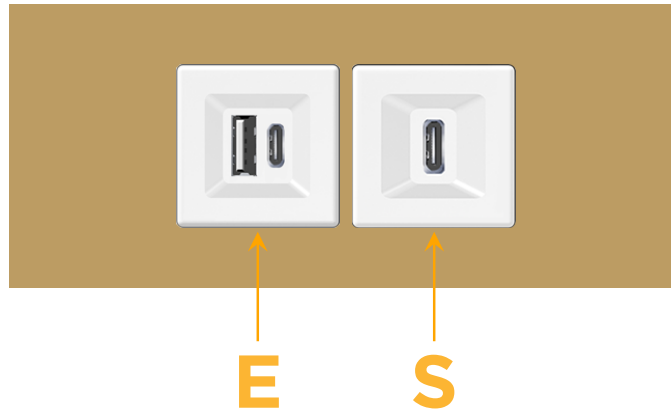

M-POWER-2T

AC POWER & DATA CONNECTIVITY SOLUTION

M-POWER-2TW-ES-BZATP

Distributed by

Mormax Company, Inc.

8 Westchester Plaza

Elmsford, NY 10523

914-699-0101

sales@mormax.com

mormax.com

Metro Light & Power's line of power & data solutions offers sophisticated design elements combined with greater ease of installation. Streamlined and low-profile, enhanced by side-exiting cords, our outlets advance the industry with their cutting edge look and feel. We believe flexibility is key, and we provide a variety of mounting options, including the ability to mount in limited spaces. Our outlets are available in many finishes and configurations, in addition to a custom color and finish capability for our clients.

Trim Plate Finish: **STANDARD BRONZE (ABS)**

Custom Finishes Available

M-POWER-2TW-ES-BZATP

Features:

Module/Port Options:

- **A** Tamper Resistant AC Receptacle
- **E** USB-A & USB-C (20W)
- **M** Double USB-A (Fast Charging Ports - 18W)
- **H** HDMI
- **6** CAT 6
- **12** RJ 12
- **X** Switched AC
- **Y** 3-Way Switch (Low Voltage)
- **V** USB-C (45W High Speed Charging Port)
- **S** USB-C (25W High Speed Charging Port)
- **R** Switched AC (Rocker Switch)
- **D** Dimmer Switch

Plug:

Supplied with Low Profile Flat 45° Angle 120 VAC Plug

Optional Standard Straight 120 VAC Plug

Optional Straight 120 VAC Pass-through Plug

- CLEAN, COMPACT DESIGN
- STREAMLINED
- LOW PROFILE
- SIDE-EXITING CORDS
- PLUG & PLAY
- 6' AC CORD & PLUG (FLAT PLUG STANDARD)
- CUSTOMIZABLE CONFIGURATIONS AND FINISHES
- UL LISTED FOR MOUNTING IN FURNITURE
- 15A