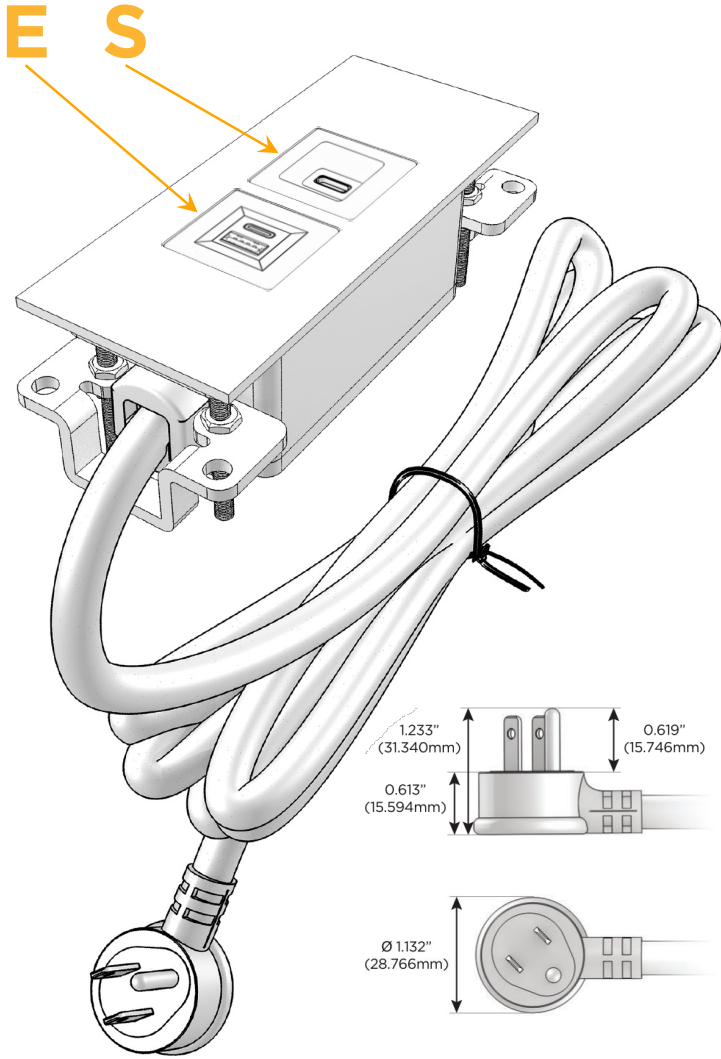

Trim Plate Finish: **ANTIQUED ARCHITECTURAL BRONZE (ABS)**

Custom Finishes Available

M-POWER-2TW-ES-BZ5AATP

Features:

Module/Port Options:

- A** Tamper Resistant AC Receptacle
- E** USB-A & USB-C (20W)
- M** Double USB-A (Fast Charging Ports - 18W)
- H** HDMI
- 6** CAT 6
- 12** RJ 12
- X** Switched AC
- Y** 3-Way Switch (Low Voltage)
- V** USB-C (45W High Speed Charging Port)
- S** USB-C (25W High Speed Charging Port)
- R** Switched AC (Rocker Switch)
- D** Dimmer Switch

Plug:

Supplied with Low Profile Flat 45° Angle 120 VAC Plug

Optional Standard Straight 120 VAC Plug

Optional Straight 120 VAC Pass-through Plug

- CLEAN, COMPACT DESIGN
- STREAMLINED
- LOW PROFILE
- SIDE-EXITING CORDS
- PLUG & PLAY
- 6' AC CORD & PLUG (FLAT PLUG STANDARD)
- CUSTOMIZABLE CONFIGURATIONS AND FINISHES
- UL LISTED FOR MOUNTING IN FURNITURE
- 15A

sales@mormax.com

mormax.com

Specs:

Modules/Ports:

E USB-A & USB-C (20W)

S USB-C (25W High Speed Charging Port)

TOP