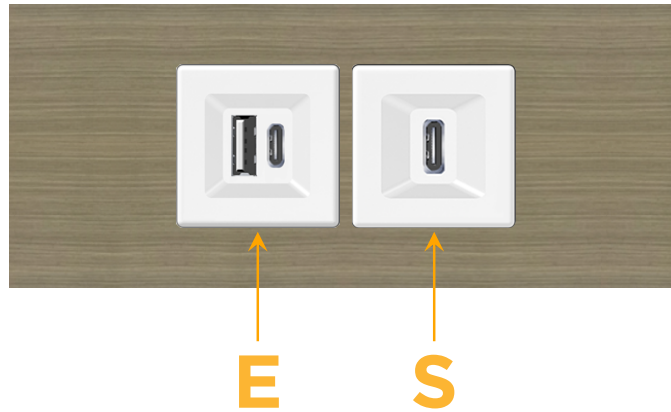

Trim Plate Finish: **ANTIQUED ARCHITECTURAL BRONZE (ABS)**

Custom Finishes Available

M-POWER-2TW-ES-BZ5AATP

Features:

Module/Port Options:

- A** Tamper Resistant AC Receptacle
- E** USB-A & USB-C (20W)
- M** Double USB-A (Fast Charging Ports - 18W)
- H** HDMI
- 6** CAT 6
- 12** RJ 12
- X** Switched AC
- Y** 3-Way Switch (Low Voltage)
- V** USB-C (45W High Speed Charging Port)
- S** USB-C (25W High Speed Charging Port)
- R** Switched AC (Rocker Switch)
- D** Dimmer Switch

Plug:

Supplied with Low Profile Flat 45° Angle 120 VAC Plug

Optional Standard Straight 120 VAC Plug

Optional Straight 120 VAC Pass-through Plug

- CLEAN, COMPACT DESIGN
- STREAMLINED
- LOW PROFILE
- SIDE-EXITING CORDS
- PLUG & PLAY
- 6' AC CORD & PLUG (FLAT PLUG STANDARD)
- CUSTOMIZABLE CONFIGURATIONS AND FINISHES
- UL LISTED FOR MOUNTING IN FURNITURE
- 15A