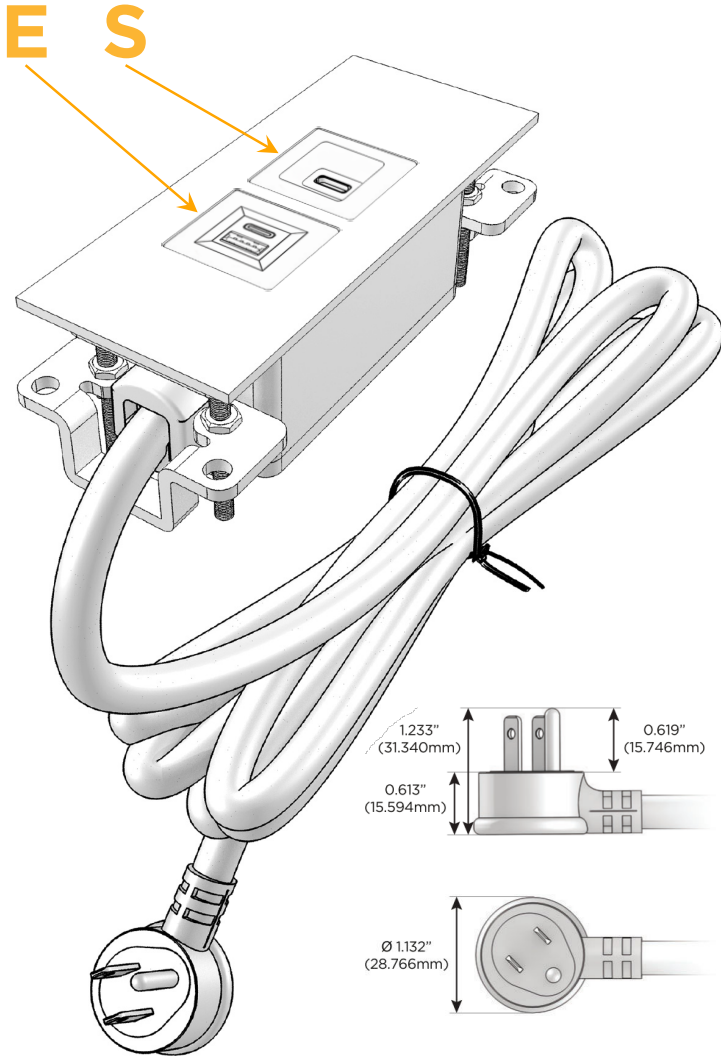

Trim Plate Finish: **BLACK (STEEL)**

Custom Finishes Available

M-POWER-2TW-ES-BTP

Features:

Module/Port Options:

- A** Tamper Resistant AC Receptacle
- E** USB-A & USB-C (20W)
- M** Double USB-A (Fast Charging Ports - 18W)
- H** HDMI
- 6** CAT 6
- 12** RJ 12
- X** Switched AC
- Y** 3-Way Switch (Low Voltage)
- V** USB-C (45W High Speed Charging Port)
- S** USB-C (25W High Speed Charging Port)
- R** Switched AC (Rocker Switch)
- D** Dimmer Switch

Plug:

Supplied with Low Profile Flat 45° Angle 120 VAC Plug

Optional Standard Straight 120 VAC Plug

Optional Straight 120 VAC Pass-through Plug

- CLEAN, COMPACT DESIGN
- STREAMLINED
- LOW PROFILE
- SIDE-EXITING CORDS
- PLUG & PLAY
- 6' AC CORD & PLUG (FLAT PLUG STANDARD)
- CUSTOMIZABLE CONFIGURATIONS AND FINISHES
- UL LISTED FOR MOUNTING IN FURNITURE
- 15A

sales@mormax.com

mormax.com

Specs:

Modules/Ports:

E USB-A & USB-C (20W)

S USB-C (25W High Speed Charging Port)

TOP