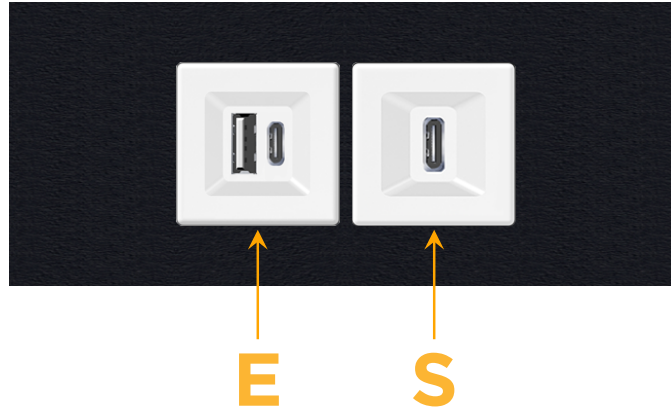

Trim Plate Finish: **BLACK (STEEL)**

Custom Finishes Available

M-POWER-2TW-ES-BTP

Features:

Module/Port Options:

- A** Tamper Resistant AC Receptacle
- E** USB-A & USB-C (20W)
- M** Double USB-A (Fast Charging Ports - 18W)
- H** HDMI
- 6** CAT 6
- 12** RJ 12
- X** Switched AC
- Y** 3-Way Switch (Low Voltage)
- V** USB-C (45W High Speed Charging Port)
- S** USB-C (25W High Speed Charging Port)
- R** Switched AC (Rocker Switch)
- D** Dimmer Switch

Plug:

Supplied with Low Profile Flat 45° Angle 120 VAC Plug

Optional Standard Straight 120 VAC Plug

Optional Straight 120 VAC Pass-through Plug

- CLEAN, COMPACT DESIGN
- STREAMLINED
- LOW PROFILE
- SIDE-EXITING CORDS
- PLUG & PLAY
- 6' AC CORD & PLUG (FLAT PLUG STANDARD)
- CUSTOMIZABLE CONFIGURATIONS AND FINISHES
- UL LISTED FOR MOUNTING IN FURNITURE
- 15A