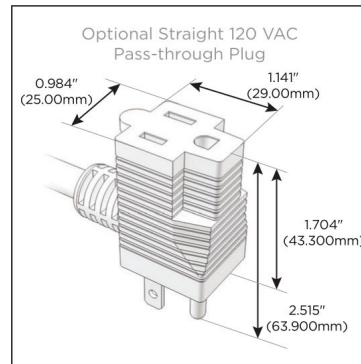

Plug:

Supplied with Low Profile Flat 45° Angle 120 VAC Plug

Optional Standard Straight 120 VAC Plug

Optional Straight 120 VAC Pass-through Plug

- CLEAN, COMPACT DESIGN
- STREAMLINED
- LOW PROFILE
- SIDE-EXITING CORDS
- PLUG & PLAY
- 6' AC CORD & PLUG (FLAT PLUG STANDARD)
- CUSTOMIZABLE CONFIGURATIONS AND FINISHES
- UL LISTED FOR MOUNTING IN FURNITURE
- 15A

sales@mormax.com

mormax.com

Specs:

Modules/Ports:

E USB-A & USB-C (20W)

S USB-C (25W High Speed Charging Port)

TOP