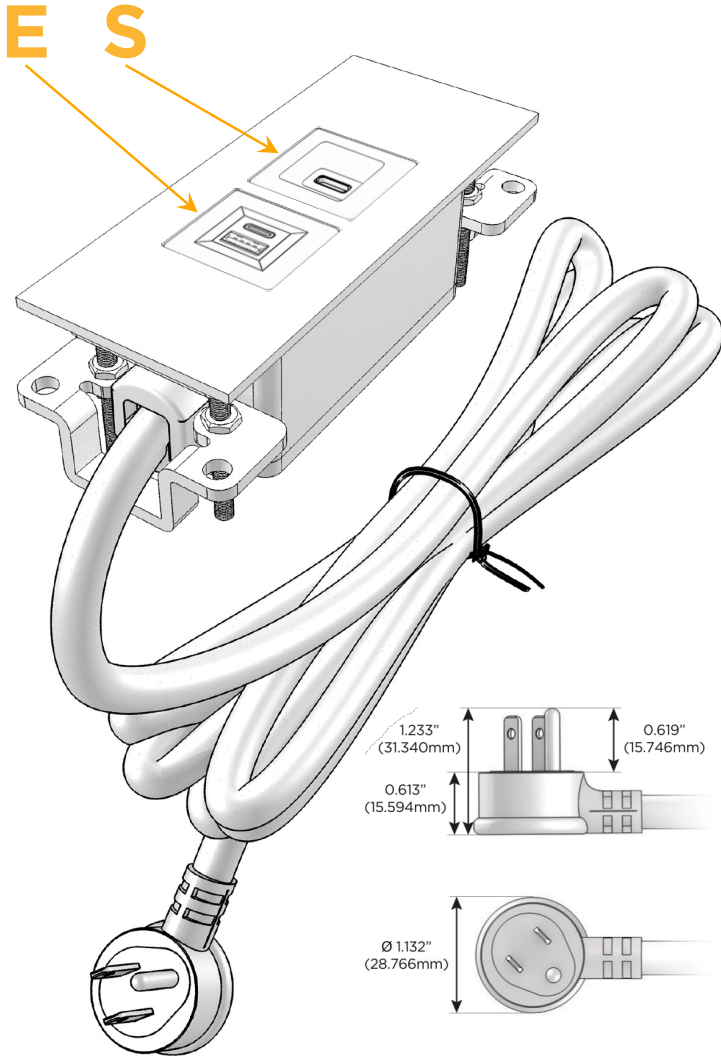

Trim Plate Finish: **BRASS (ABS)**

Custom Finishes Available

M-POWER-2TW-ES-BRATP

Features:

Module/Port Options:

- A** Tamper Resistant AC Receptacle
- E** USB-A & USB-C (20W)
- M** Double USB-A (Fast Charging Ports - 18W)
- H** HDMI
- 6** CAT 6
- 12** RJ 12
- X** Switched AC
- Y** 3-Way Switch (Low Voltage)
- V** USB-C (45W High Speed Charging Port)
- S** USB-C (25W High Speed Charging Port)
- R** Switched AC (Rocker Switch)
- D** Dimmer Switch

Plug:

Supplied with Low Profile Flat 45° Angle 120 VAC Plug

Optional Standard Straight 120 VAC Plug

Optional Straight 120 VAC Pass-through Plug

- CLEAN, COMPACT DESIGN
- STREAMLINED
- LOW PROFILE
- SIDE-EXITING CORDS
- PLUG & PLAY
- 6' AC CORD & PLUG (FLAT PLUG STANDARD)
- CUSTOMIZABLE CONFIGURATIONS AND FINISHES
- UL LISTED FOR MOUNTING IN FURNITURE
- 15A

sales@mormax.com

mormax.com

Specs:

Modules/Ports:

E USB-A & USB-C (20W)

S USB-C (25W High Speed Charging Port)

TOP