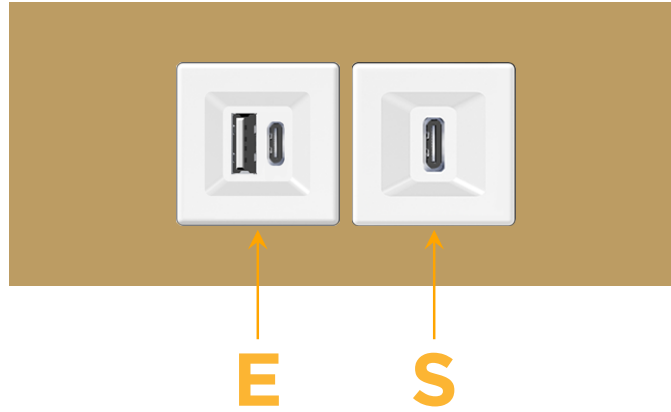

Trim Plate Finish: **BRASS (ABS)**

Custom Finishes Available

M-POWER-2TW-ES-BRATP

Features:

Module/Port Options:

- A** Tamper Resistant AC Receptacle
- E** USB-A & USB-C (20W)
- M** Double USB-A (Fast Charging Ports - 18W)
- H** HDMI
- 6** CAT 6
- 12** RJ 12
- X** Switched AC
- Y** 3-Way Switch (Low Voltage)
- V** USB-C (45W High Speed Charging Port)
- S** USB-C (25W High Speed Charging Port)
- R** Switched AC (Rocker Switch)
- D** Dimmer Switch

Plug:

Supplied with Low Profile Flat 45° Angle 120 VAC Plug

Optional Standard Straight 120 VAC Plug

Optional Straight 120 VAC Pass-through Plug

- CLEAN, COMPACT DESIGN
- STREAMLINED
- LOW PROFILE
- SIDE-EXITING CORDS
- PLUG & PLAY
- 6' AC CORD & PLUG (FLAT PLUG STANDARD)
- CUSTOMIZABLE CONFIGURATIONS AND FINISHES
- UL LISTED FOR MOUNTING IN FURNITURE
- 15A