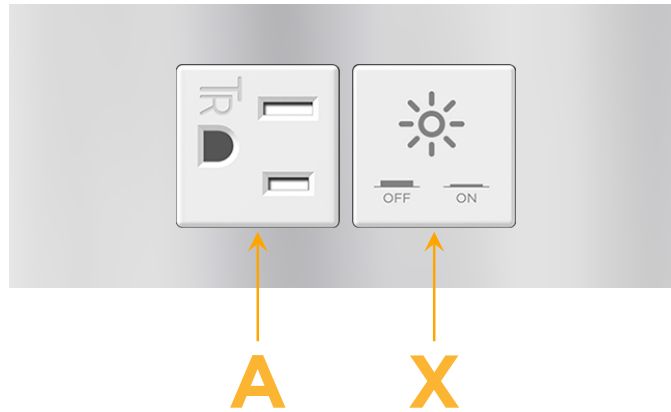

M-POWER-2T

AC POWER & DATA CONNECTIVITY SOLUTION

M-POWER-2TW-AX-SS8TP

Distributed by

Mormax Company, Inc.

8 Westchester Plaza

Elmsford, NY 10523

914-699-0101

sales@mormax.com

mormax.com

Metro Light & Power's line of power & data solutions offers sophisticated design elements combined with greater ease of installation. Streamlined and low-profile, enhanced by side-exiting cords, our outlets advance the industry with their cutting edge look and feel. We believe flexibility is key, and we provide a variety of mounting options, including the ability to mount in limited spaces. Our outlets are available in many finishes and configurations, in addition to a custom color and finish capability for our clients.

Trim Plate Finish: **STAINLESS STEEL MIRROR FINISH**

Custom Finishes Available

M-POWER-2TW-AX-SS8TP

Features:

Module/Port Options:

- **A** Tamper Resistant AC Receptacle
- **E** USB-A & USB-C (20W)
- **M** Double USB-A (Fast Charging Ports - 18W)
- **H** HDMI
- **6** CAT 6
- **12** RJ 12
- **X** Switched AC
- **Y** 3-Way Switch (Low Voltage)
- **V** USB-C (45W High Speed Charging Port)
- **S** USB-C (25W High Speed Charging Port)
- **R** Switched AC (Rocker Switch)
- **D** Dimmer Switch

Plug:

Supplied with Low Profile Flat 45° Angle 120 VAC Plug

Optional Standard Straight 120 VAC Plug

Optional Straight 120 VAC Pass-through Plug

- CLEAN, COMPACT DESIGN
- STREAMLINED
- LOW PROFILE
- SIDE-EXITING CORDS
- PLUG & PLAY
- 6' AC CORD & PLUG (FLAT PLUG STANDARD)
- CUSTOMIZABLE CONFIGURATIONS AND FINISHES
- UL LISTED FOR MOUNTING IN FURNITURE
- 15A