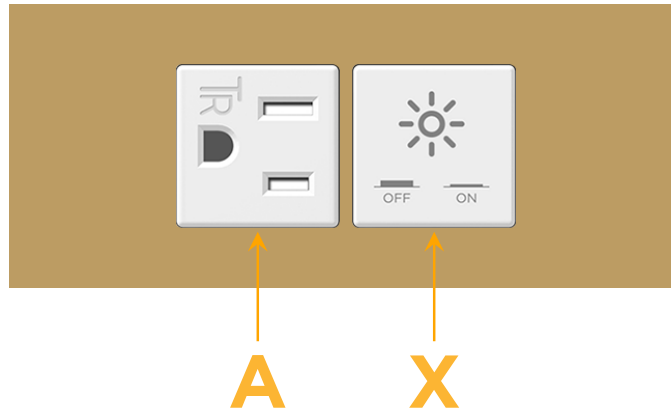

M-POWER-2T

AC POWER & DATA CONNECTIVITY SOLUTION

M-POWER-2TW-AX-BZATP

Distributed by

Mormax Company, Inc.

8 Westchester Plaza

Elmsford, NY 10523

914-699-0101

sales@mormax.com

mormax.com

Metro Light & Power's line of power & data solutions offers sophisticated design elements combined with greater ease of installation. Streamlined and low-profile, enhanced by side-exiting cords, our outlets advance the industry with their cutting edge look and feel. We believe flexibility is key, and we provide a variety of mounting options, including the ability to mount in limited spaces. Our outlets are available in many finishes and configurations, in addition to a custom color and finish capability for our clients.

Trim Plate Finish: **STANDARD BRONZE (ABS)**

Custom Finishes Available

M-POWER-2TW-AX-BZATP

Features:

Module/Port Options:

- **A** Tamper Resistant AC Receptacle
- **E** USB-A & USB-C (20W)
- **M** Double USB-A (Fast Charging Ports - 18W)
- **H** HDMI
- **6** CAT 6
- **12** RJ 12
- **X** Switched AC
- **Y** 3-Way Switch (Low Voltage)
- **V** USB-C (45W High Speed Charging Port)
- **S** USB-C (25W High Speed Charging Port)
- **R** Switched AC (Rocker Switch)
- **D** Dimmer Switch

Plug:

Supplied with Low Profile Flat 45° Angle 120 VAC Plug

Optional Standard Straight 120 VAC Plug

Optional Straight 120 VAC Pass-through Plug

- CLEAN, COMPACT DESIGN
- STREAMLINED
- LOW PROFILE
- SIDE-EXITING CORDS
- PLUG & PLAY
- 6' AC CORD & PLUG (FLAT PLUG STANDARD)
- CUSTOMIZABLE CONFIGURATIONS AND FINISHES
- UL LISTED FOR MOUNTING IN FURNITURE
- 15A