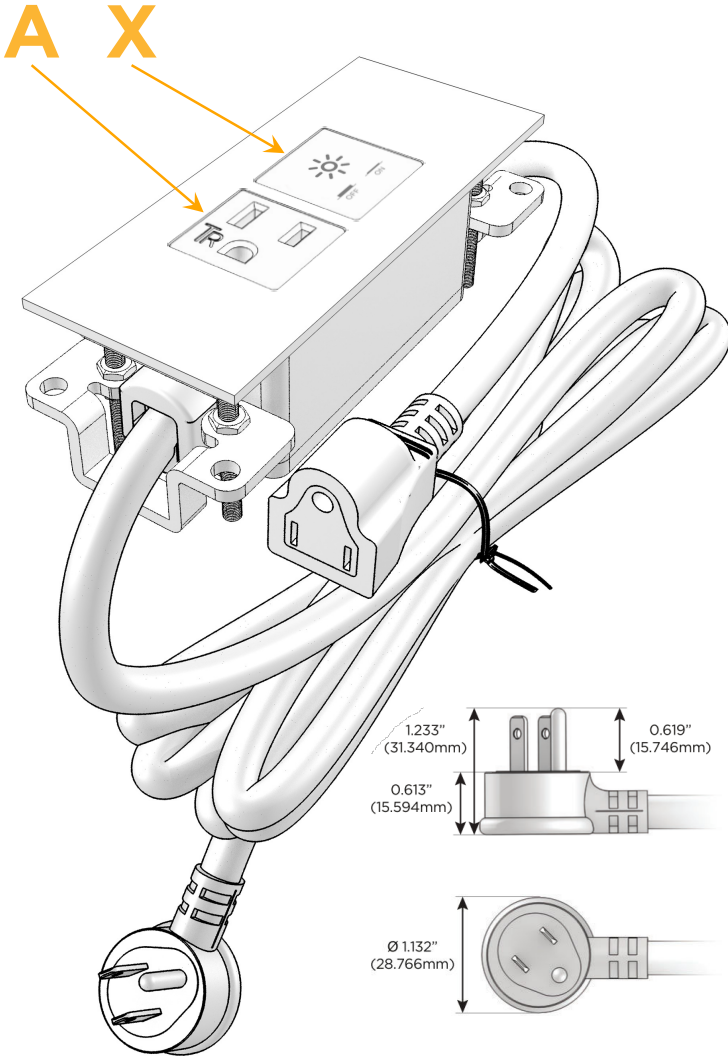

M-POWER-2T

AC POWER & DATA CONNECTIVITY SOLUTION

M-POWER-2TW-AX-BZ5AATP

Specs:

Modules/Ports:

- **A** Tamper Resistant AC Receptacle
- **X** Switched AC

Distributed by

Mormax Company, Inc.

8 Westchester Plaza

Elmsford, NY 10523

914-699-0101

sales@mormax.com

mormax.com