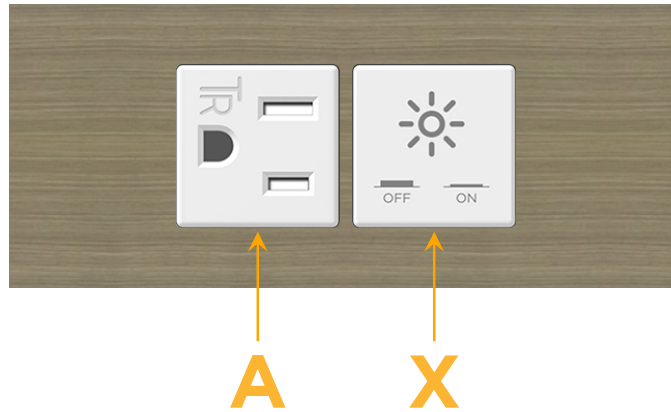

M-POWER-2T

AC POWER & DATA CONNECTIVITY SOLUTION

M-POWER-2TW-AX-BZ5AATP

Distributed by

Mormax Company, Inc.

8 Westchester Plaza

Elmsford, NY 10523

914-699-0101

sales@mormax.com

mormax.com

Metro Light & Power's line of power & data solutions offers sophisticated design elements combined with greater ease of installation. Streamlined and low-profile, enhanced by side-exiting cords, our outlets advance the industry with their cutting edge look and feel. We believe flexibility is key, and we provide a variety of mounting options, including the ability to mount in limited spaces. Our outlets are available in many finishes and configurations, in addition to a custom color and finish capability for our clients.

Trim Plate Finish: **ANTIQUED ARCHITECTURAL BRONZE (ABS)**

Custom Finishes Available

M-POWER-2TW-AX-BZ5AATP

Features:

Module/Port Options:

- **A** Tamper Resistant AC Receptacle
- **E** USB-A & USB-C (20W)
- **M** Double USB-A (Fast Charging Ports - 18W)
- **H** HDMI
- **6** CAT 6
- **12** RJ 12
- **X** Switched AC
- **Y** 3-Way Switch (Low Voltage)
- **V** USB-C (45W High Speed Charging Port)
- **S** USB-C (25W High Speed Charging Port)
- **R** Switched AC (Rocker Switch)
- **D** Dimmer Switch

Plug:

Supplied with Low Profile Flat 45° Angle 120 VAC Plug

Optional Standard Straight 120 VAC Plug

Optional Straight 120 VAC Pass-through Plug

- CLEAN, COMPACT DESIGN
- STREAMLINED
- LOW PROFILE
- SIDE-EXITING CORDS
- PLUG & PLAY
- 6' AC CORD & PLUG (FLAT PLUG STANDARD)
- CUSTOMIZABLE CONFIGURATIONS AND FINISHES
- UL LISTED FOR MOUNTING IN FURNITURE
- 15A