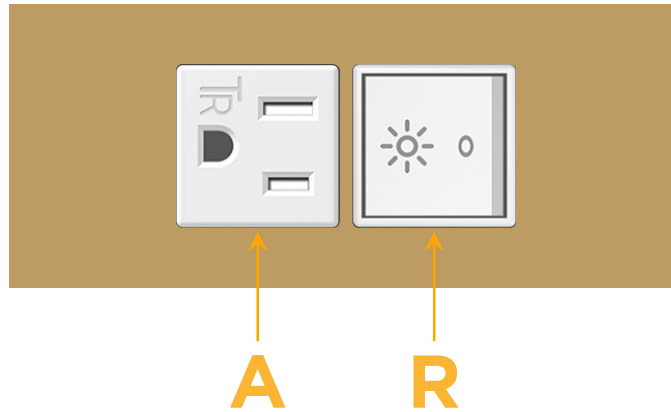

M-POWER-2T

AC POWER & DATA CONNECTIVITY SOLUTION

M-POWER-2TW-AR-BZATP

Distributed by

Mormax Company, Inc.

8 Westchester Plaza

Elmsford, NY 10523

914-699-0101

sales@mormax.com

mormax.com

Metro Light & Power's line of power & data solutions offers sophisticated design elements combined with greater ease of installation. Streamlined and low-profile, enhanced by side-exiting cords, our outlets advance the industry with their cutting edge look and feel. We believe flexibility is key, and we provide a variety of mounting options, including the ability to mount in limited spaces. Our outlets are available in many finishes and configurations, in addition to a custom color and finish capability for our clients.

Trim Plate Finish: **STANDARD BRONZE (ABS)**

Custom Finishes Available

M-POWER-2TW-AR-BZATP

Features:

Module/Port Options:

- **A** Tamper Resistant AC Receptacle
- **E** USB-A & USB-C (20W)
- **M** Double USB-A (Fast Charging Ports - 18W)
- **H** HDMI
- **6** CAT 6
- **12** RJ 12
- **X** Switched AC
- **Y** 3-Way Switch (Low Voltage)
- **V** USB-C (45W High Speed Charging Port)
- **S** USB-C (25W High Speed Charging Port)
- **R** Switched AC (Rocker Switch)
- **D** Dimmer Switch

Plug:

Supplied with Low Profile Flat 45° Angle 120 VAC Plug

Optional Standard Straight 120 VAC Plug

Optional Straight 120 VAC Pass-through Plug

- CLEAN, COMPACT DESIGN
- STREAMLINED
- LOW PROFILE
- SIDE-EXITING CORDS
- PLUG & PLAY
- 6' AC CORD & PLUG (FLAT PLUG STANDARD)
- CUSTOMIZABLE CONFIGURATIONS AND FINISHES
- UL LISTED FOR MOUNTING IN FURNITURE
- 15A