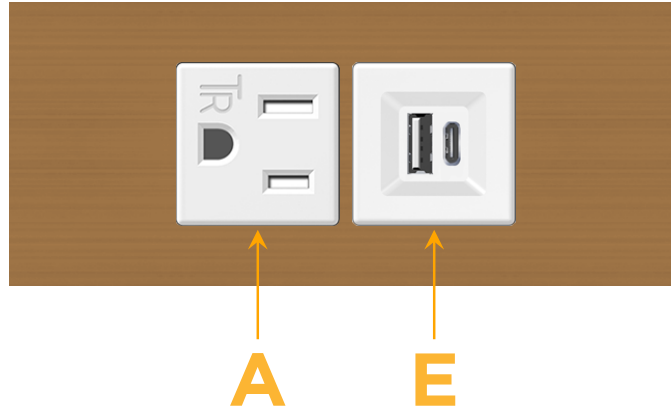

M-POWER-2T

AC POWER & DATA CONNECTIVITY SOLUTION

M-POWER-2TW-AE-BZ4TP

Distributed by

Mormax Company, Inc.

8 Westchester Plaza

Elmsford, NY 10523

914-699-0101

sales@mormax.com

mormax.com

Metro Light & Power's line of power & data solutions offers sophisticated design elements combined with greater ease of installation. Streamlined and low-profile, enhanced by side-exiting cords, our outlets advance the industry with their cutting edge look and feel. We believe flexibility is key, and we provide a variety of mounting options, including the ability to mount in limited spaces. Our outlets are available in many finishes and configurations, in addition to a custom color and finish capability for our clients.

Trim Plate Finish: **SOLID BRONZE BRUSHED**

Custom Finishes Available

M-POWER-2TW-AE-BZ4TP

Features:

Module/Port Options:

- **A** Tamper Resistant AC Receptacle
- **E** USB-A & USB-C (20W)
- **M** Double USB-A (Fast Charging Ports - 18W)
- **H** HDMI
- **6** CAT 6
- **12** RJ 12
- **X** Switched AC
- **Y** 3-Way Switch (Low Voltage)
- **V** USB-C (45W High Speed Charging Port)
- **S** USB-C (25W High Speed Charging Port)
- **R** Switched AC (Rocker Switch)
- **D** Dimmer Switch

Plug:

Supplied with Low Profile Flat 45° Angle 120 VAC Plug

Optional Standard Straight 120 VAC Plug

Optional Straight 120 VAC Pass-through Plug

- CLEAN, COMPACT DESIGN
- STREAMLINED
- LOW PROFILE
- SIDE-EXITING CORDS
- PLUG & PLAY
- 6' AC CORD & PLUG (FLAT PLUG STANDARD)
- CUSTOMIZABLE CONFIGURATIONS AND FINISHES
- UL LISTED FOR MOUNTING IN FURNITURE
- 15A