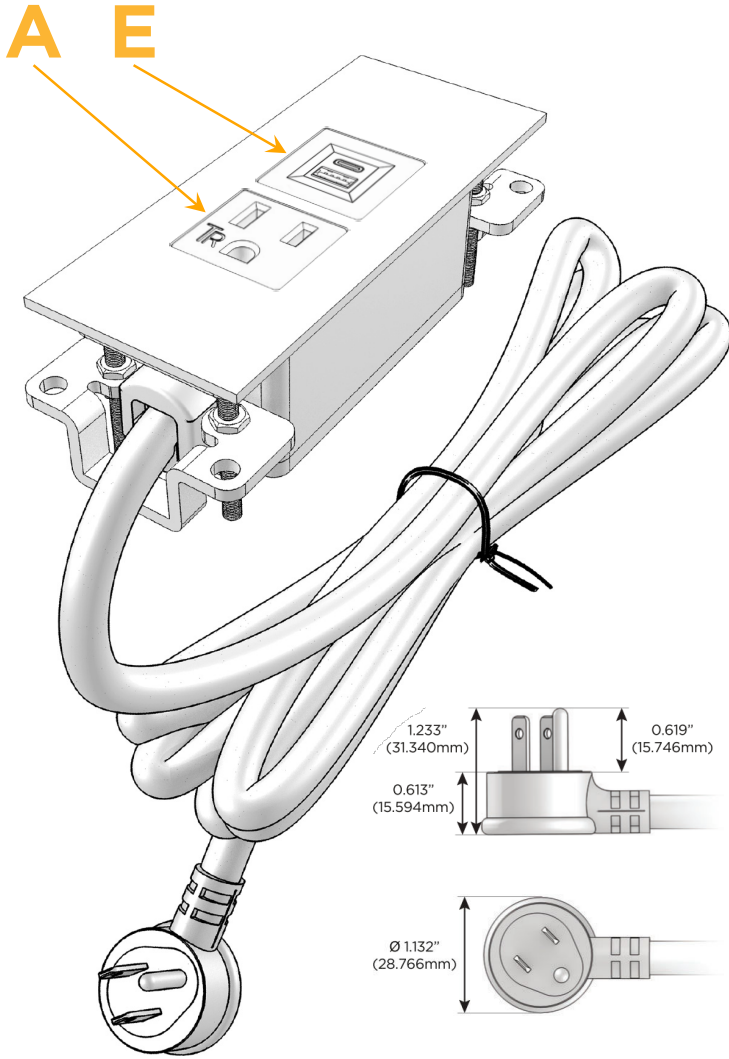

### Module/Port Options:

- A** Tamper Resistant AC Receptacle
- E** USB-A & USB-C (20W)
- M** Double USB-A (Fast Charging Ports - 18W)
- H** HDMI
- 6** CAT 6
- 12** RJ 12
- X** Switched AC
- Y** 3-Way Switch (Low Voltage)
- V** USB-C (45W High Speed Charging Port)
- S** USB-C (25W High Speed Charging Port)
- R** Switched AC (Rocker Switch)
- D** Dimmer Switch

### Plug:

Supplied with Low Profile Flat 45° Angle 120 VAC Plug

Optional Standard Straight 120 VAC Plug

Optional Straight 120 VAC Pass-through Plug

- CLEAN, COMPACT DESIGN
- STREAMLINED
- LOW PROFILE
- SIDE-EXITING CORDS
- PLUG & PLAY
- 6' AC CORD & PLUG (FLAT PLUG STANDARD)
- CUSTOMIZABLE CONFIGURATIONS AND FINISHES
- UL LISTED FOR MOUNTING IN FURNITURE
- 15A

sales@mormax.com

mormax.com

Specs:

**Modules/Ports:**

**A** Tamper Resistant AC Receptacle

**E** USB-A & USB-C (20W)

TOP