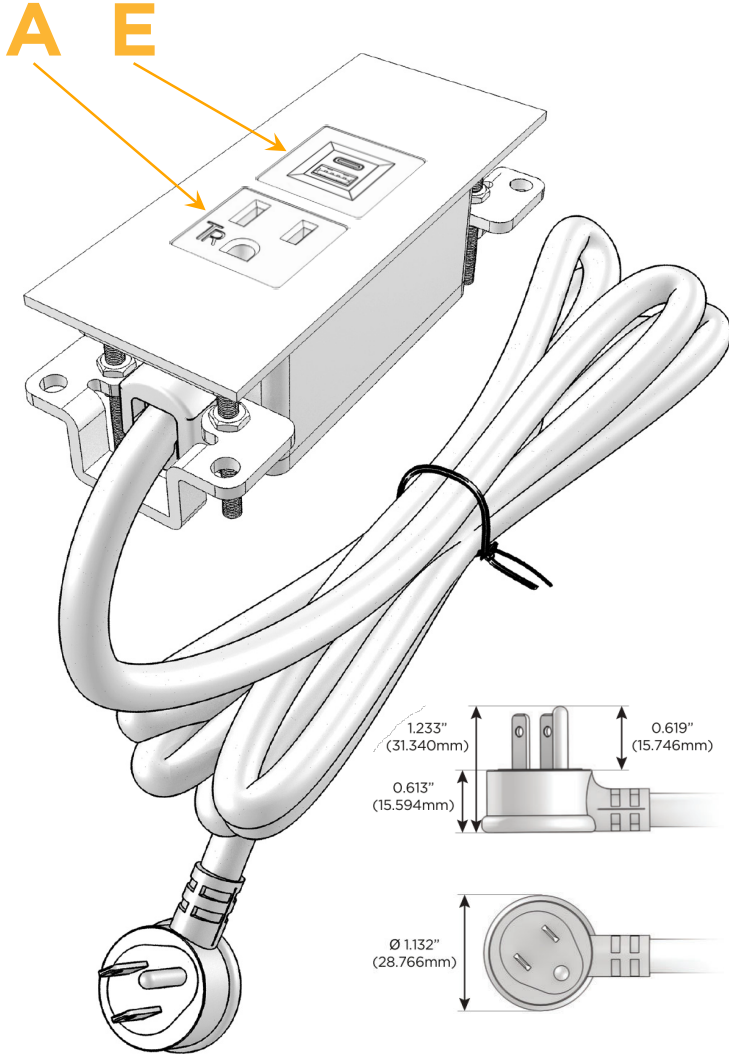

Trim Plate Finish: **SATIN BLACK (ABS)**

Custom Finishes Available

M-POWER-2TW-AE-B2ATP

Features:

Module/Port Options:

- A** Tamper Resistant AC Receptacle
- E** USB-A & USB-C (20W)
- M** Double USB-A (Fast Charging Ports - 18W)
- H** HDMI
- 6** CAT 6
- 12** RJ 12
- X** Switched AC
- Y** 3-Way Switch (Low Voltage)
- V** USB-C (45W High Speed Charging Port)
- S** USB-C (25W High Speed Charging Port)
- R** Switched AC (Rocker Switch)
- D** Dimmer Switch

Plug:

Supplied with Low Profile Flat 45° Angle 120 VAC Plug

Optional Standard Straight 120 VAC Plug

Optional Straight 120 VAC Pass-through Plug

- CLEAN, COMPACT DESIGN
- STREAMLINED
- LOW PROFILE
- SIDE-EXITING CORDS
- PLUG & PLAY
- 6' AC CORD & PLUG (FLAT PLUG STANDARD)
- CUSTOMIZABLE CONFIGURATIONS AND FINISHES
- UL LISTED FOR MOUNTING IN FURNITURE
- 15A

M-POWER-2T

AC POWER & DATA CONNECTIVITY SOLUTION

M-POWER-2TW-AE-B2ATP

Distributed by

Mormax Company, Inc.

8 Westchester Plaza

Elmsford, NY 10523

914-699-0101

sales@mormax.com

mormax.com

Specs:

Modules/Ports:

- A** Tamper Resistant AC Receptacle
- E** USB-A & USB-C (20W)

TOP