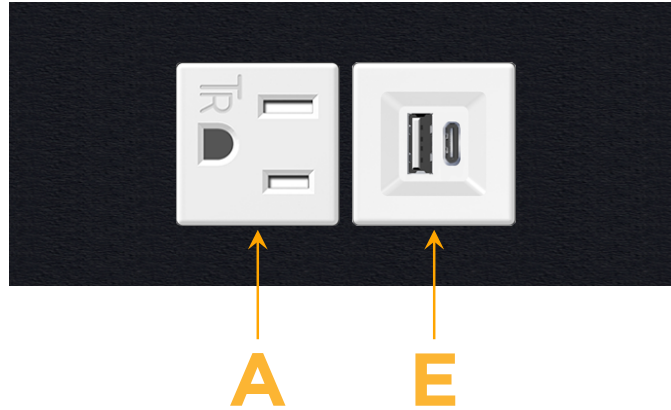

Trim Plate Finish: **SATIN BLACK (ABS)**

Custom Finishes Available

M-POWER-2TW-AE-B2ATP

Features:

Module/Port Options:

- A** Tamper Resistant AC Receptacle
- E** USB-A & USB-C (20W)
- M** Double USB-A (Fast Charging Ports - 18W)
- H** HDMI
- 6** CAT 6
- 12** RJ 12
- X** Switched AC
- Y** 3-Way Switch (Low Voltage)
- V** USB-C (45W High Speed Charging Port)
- S** USB-C (25W High Speed Charging Port)
- R** Switched AC (Rocker Switch)
- D** Dimmer Switch

Plug:

Supplied with Low Profile Flat 45° Angle 120 VAC Plug

Optional Standard Straight 120 VAC Plug

Optional Straight 120 VAC Pass-through Plug

- CLEAN, COMPACT DESIGN
- STREAMLINED
- LOW PROFILE
- SIDE-EXITING CORDS
- PLUG & PLAY
- 6' AC CORD & PLUG (FLAT PLUG STANDARD)
- CUSTOMIZABLE CONFIGURATIONS AND FINISHES
- UL LISTED FOR MOUNTING IN FURNITURE
- 15A

sales@mormax.com

mormax.com

Specs:

Modules/Ports:

- A** Tamper Resistant AC Receptacle
- E** USB-A & USB-C (20W)

TOP