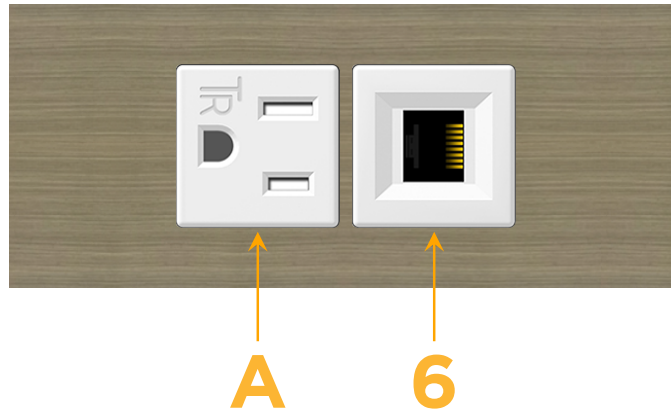

M-POWER-2T

AC POWER & DATA CONNECTIVITY SOLUTION

M-POWER-2TW-A6-BZ5AATP

Distributed by

Mormax Company, Inc.

8 Westchester Plaza

Elmsford, NY 10523

914-699-0101

sales@mormax.com

mormax.com

Metro Light & Power's line of power & data solutions offers sophisticated design elements combined with greater ease of installation. Streamlined and low-profile, enhanced by side-exiting cords, our outlets advance the industry with their cutting edge look and feel. We believe flexibility is key, and we provide a variety of mounting options, including the ability to mount in limited spaces. Our outlets are available in many finishes and configurations, in addition to a custom color and finish capability for our clients.

Trim Plate Finish: **ANTIQUED ARCHITECTURAL BRONZE (ABS)**

Custom Finishes Available

M-POWER-2TW-A6-BZ5AATP

Features:

Module/Port Options:

- **A** Tamper Resistant AC Receptacle
- **E** USB-A & USB-C (20W)
- **M** Double USB-A (Fast Charging Ports - 18W)
- **H** HDMI
- **6** CAT 6
- **12** RJ 12
- **X** Switched AC
- **Y** 3-Way Switch (Low Voltage)
- **V** USB-C (45W High Speed Charging Port)
- **S** USB-C (25W High Speed Charging Port)
- **R** Switched AC (Rocker Switch)
- **D** Dimmer Switch

Plug:

Supplied with Low Profile Flat 45° Angle 120 VAC Plug

Optional Standard Straight 120 VAC Plug

Optional Straight 120 VAC Pass-through Plug

- CLEAN, COMPACT DESIGN
- STREAMLINED
- LOW PROFILE
- SIDE-EXITING CORDS
- PLUG & PLAY
- 6' AC CORD & PLUG (FLAT PLUG STANDARD)
- CUSTOMIZABLE CONFIGURATIONS AND FINISHES
- UL LISTED FOR MOUNTING IN FURNITURE
- 15A