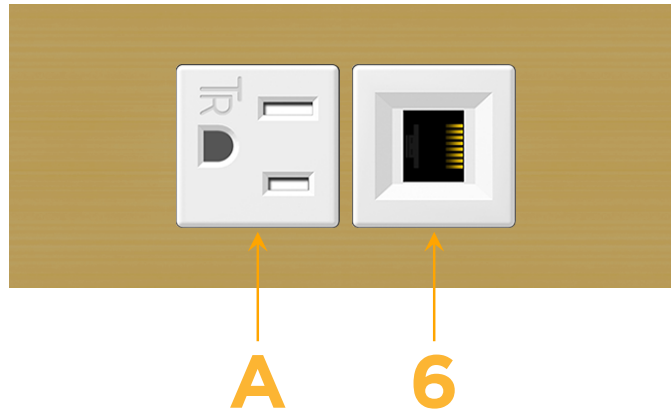

Trim Plate Finish: **SOLID BRASS BRUSHED**

Custom Finishes Available

M-POWER-2TW-A6-BR4TP

Features:

Module/Port Options:

- A** Tamper Resistant AC Receptacle
- E** USB-A & USB-C (20W)
- M** Double USB-A (Fast Charging Ports - 18W)
- H** HDMI
- 6** CAT 6
- 12** RJ 12
- X** Switched AC
- Y** 3-Way Switch (Low Voltage)
- V** USB-C (45W High Speed Charging Port)
- S** USB-C (25W High Speed Charging Port)
- R** Switched AC (Rocker Switch)
- D** Dimmer Switch

Plug:

Supplied with Low Profile Flat 45° Angle 120 VAC Plug

Optional Standard Straight 120 VAC Plug

Optional Straight 120 VAC Pass-through Plug

- CLEAN, COMPACT DESIGN
- STREAMLINED
- LOW PROFILE
- SIDE-EXITING CORDS
- PLUG & PLAY
- 6' AC CORD & PLUG (FLAT PLUG STANDARD)
- CUSTOMIZABLE CONFIGURATIONS AND FINISHES
- UL LISTED FOR MOUNTING IN FURNITURE
- 15A