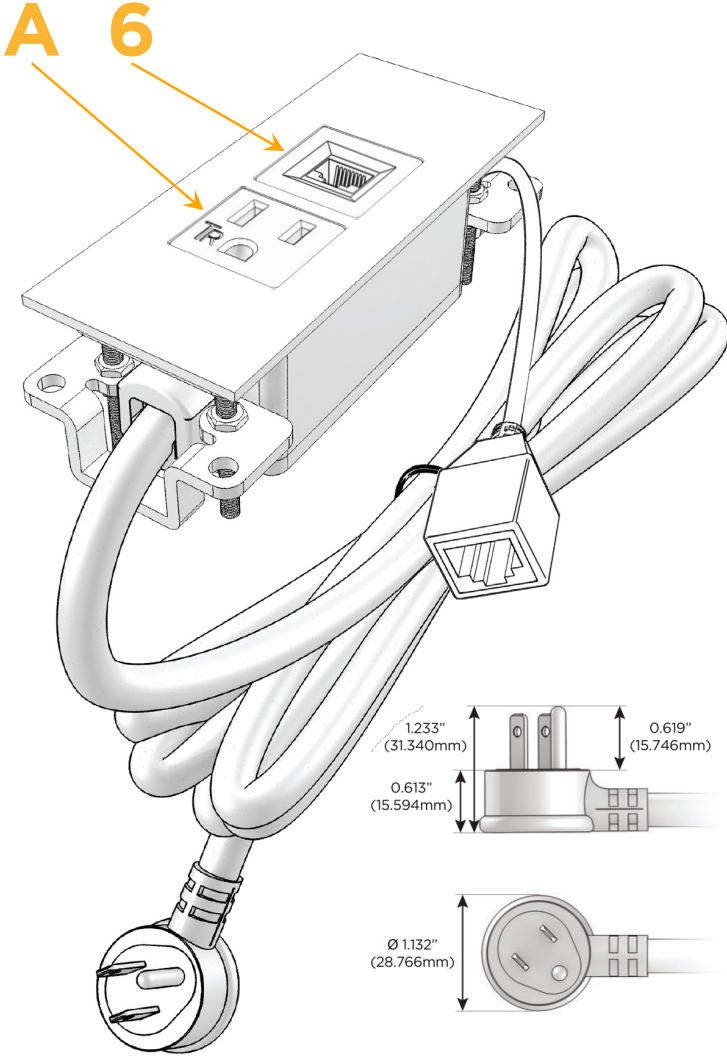

Trim Plate Finish: **SOLID BRASS BRUSHED**

Custom Finishes Available

M-POWER-2TW-A6-BR4TP

Features:

Module/Port Options:

- A** Tamper Resistant AC Receptacle
- E** USB-A & USB-C (20W)
- M** Double USB-A (Fast Charging Ports - 18W)
- H** HDMI
- 6** CAT 6
- 12** RJ 12
- X** Switched AC
- Y** 3-Way Switch (Low Voltage)
- V** USB-C (45W High Speed Charging Port)
- S** USB-C (25W High Speed Charging Port)
- R** Switched AC (Rocker Switch)
- D** Dimmer Switch

Plug:

Supplied with Low Profile Flat 45° Angle 120 VAC Plug

Optional Standard Straight 120 VAC Plug

Optional Straight 120 VAC Pass-through Plug

- CLEAN, COMPACT DESIGN
- STREAMLINED
- LOW PROFILE
- SIDE-EXITING CORDS
- PLUG & PLAY
- 6' AC CORD & PLUG (FLAT PLUG STANDARD)
- CUSTOMIZABLE CONFIGURATIONS AND FINISHES
- UL LISTED FOR MOUNTING IN FURNITURE
- 15A

sales@mormax.com

mormax.com

Specs:

Modules/Ports:

A Tamper Resistant AC Receptacle

6 CAT 6

TOP