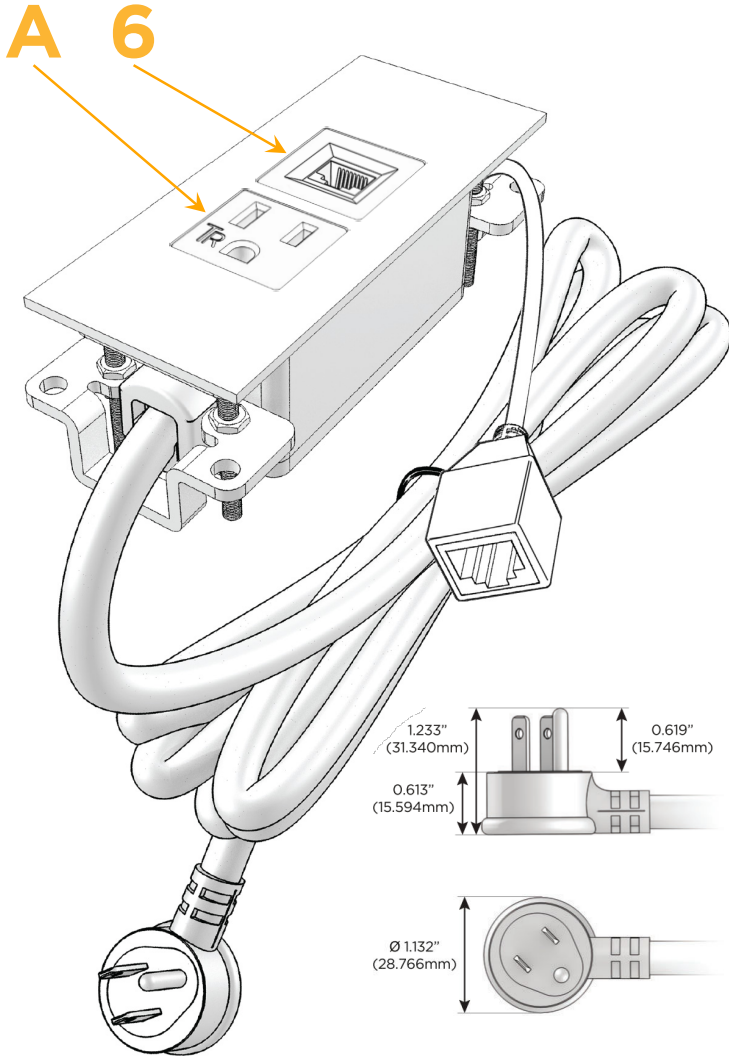

Trim Plate Finish: **SATIN BLACK (ABS)**

Custom Finishes Available

M-POWER-2TW-A6-B2ATP

Features:

Module/Port Options:

- A** Tamper Resistant AC Receptacle
- E** USB-A & USB-C (20W)
- M** Double USB-A (Fast Charging Ports - 18W)
- H** HDMI
- 6** CAT 6
- 12** RJ 12
- X** Switched AC
- Y** 3-Way Switch (Low Voltage)
- V** USB-C (45W High Speed Charging Port)
- S** USB-C (25W High Speed Charging Port)
- R** Switched AC (Rocker Switch)
- D** Dimmer Switch

Plug:

Supplied with Low Profile Flat 45° Angle 120 VAC Plug

Optional Standard Straight 120 VAC Plug

Optional Straight 120 VAC Pass-through Plug

- CLEAN, COMPACT DESIGN
- STREAMLINED
- LOW PROFILE
- SIDE-EXITING CORDS
- PLUG & PLAY
- 6' AC CORD & PLUG (FLAT PLUG STANDARD)
- CUSTOMIZABLE CONFIGURATIONS AND FINISHES
- UL LISTED FOR MOUNTING IN FURNITURE
- 15A

sales@mormax.com

mormax.com

Specs:

Modules/Ports:

A Tamper Resistant AC Receptacle

6 CAT 6

TOP