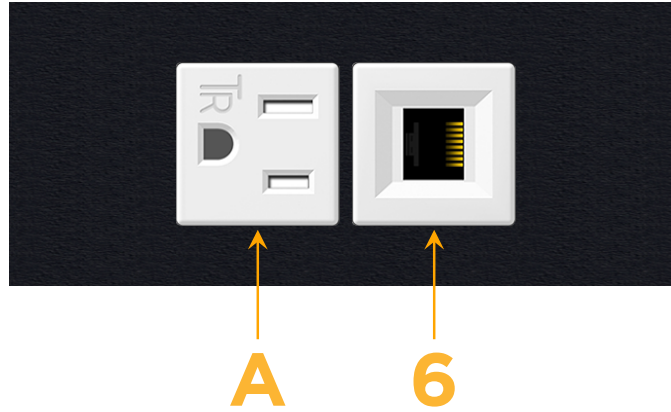

Trim Plate Finish: **SATIN BLACK (ABS)**

Custom Finishes Available

M-POWER-2TW-A6-B2ATP

Features:

Module/Port Options:

- A** Tamper Resistant AC Receptacle
- E** USB-A & USB-C (20W)
- M** Double USB-A (Fast Charging Ports - 18W)
- H** HDMI
- 6** CAT 6
- 12** RJ 12
- X** Switched AC
- Y** 3-Way Switch (Low Voltage)
- V** USB-C (45W High Speed Charging Port)
- S** USB-C (25W High Speed Charging Port)
- R** Switched AC (Rocker Switch)
- D** Dimmer Switch

Plug:

Supplied with Low Profile Flat 45° Angle 120 VAC Plug

Optional Standard Straight 120 VAC Plug

Optional Straight 120 VAC Pass-through Plug

- CLEAN, COMPACT DESIGN
- STREAMLINED
- LOW PROFILE
- SIDE-EXITING CORDS
- PLUG & PLAY
- 6' AC CORD & PLUG (FLAT PLUG STANDARD)
- CUSTOMIZABLE CONFIGURATIONS AND FINISHES
- UL LISTED FOR MOUNTING IN FURNITURE
- 15A

sales@mormax.com

mormax.com

Specs:

Modules/Ports:

A Tamper Resistant AC Receptacle

6 CAT 6

TOP