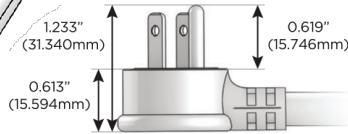

Modules/Ports:

A Tamper Resistant AC Receptacle

6 CAT 6