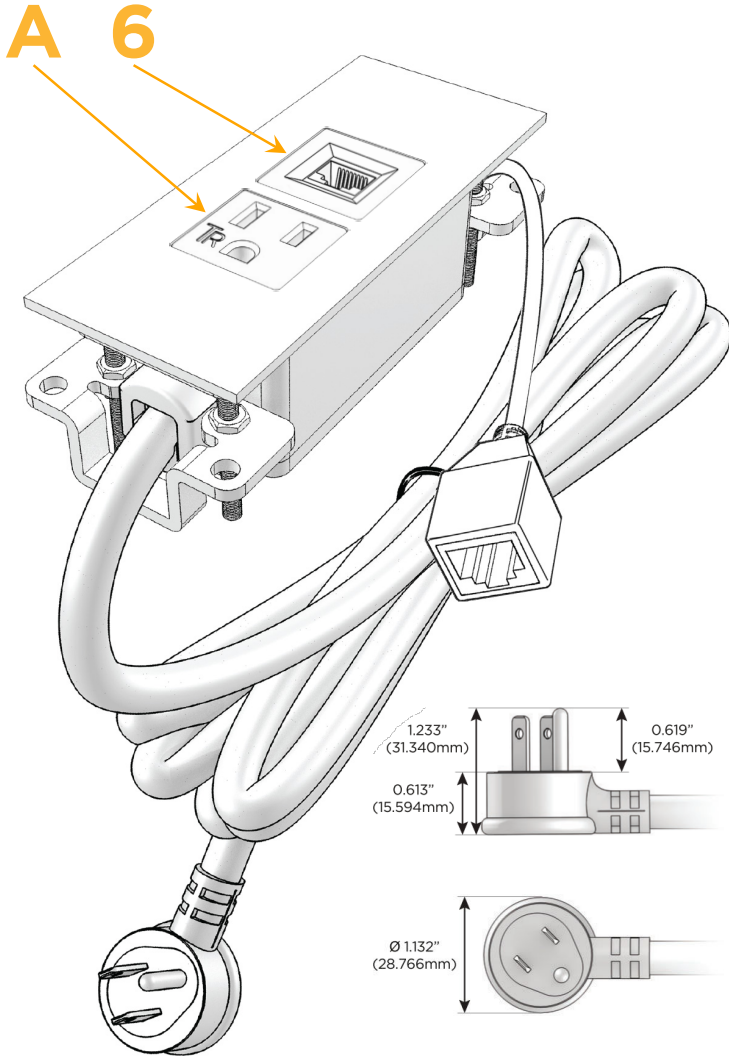

M-POWER-2T

AC POWER & DATA CONNECTIVITY SOLUTION

M-POWER-2TW-A6-APATP

Specs:

Modules/Ports:

- **A** Tamper Resistant AC Receptacle
- **6** CAT 6

Distributed by

Mormax Company, Inc.

8 Westchester Plaza

Elmsford, NY 10523

914-699-0101

sales@mormax.com

mormax.com