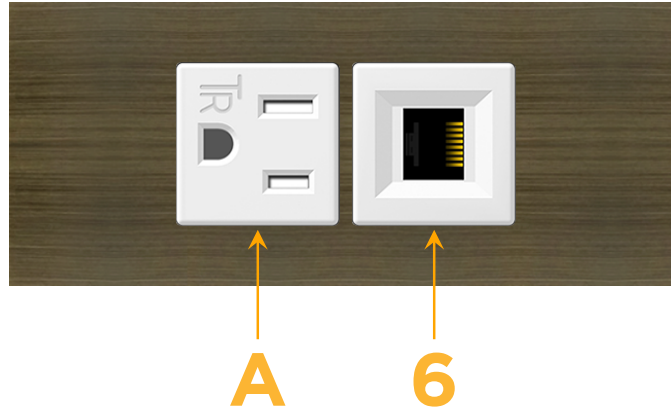

M-POWER-2T

AC POWER & DATA CONNECTIVITY SOLUTION

M-POWER-2TW-A6-APATP

Distributed by

Mormax Company, Inc.

8 Westchester Plaza

Elmsford, NY 10523

914-699-0101

sales@mormax.com

mormax.com

Metro Light & Power's line of power & data solutions offers sophisticated design elements combined with greater ease of installation. Streamlined and low-profile, enhanced by side-exiting cords, our outlets advance the industry with their cutting edge look and feel. We believe flexibility is key, and we provide a variety of mounting options, including the ability to mount in limited spaces. Our outlets are available in many finishes and configurations, in addition to a custom color and finish capability for our clients.

Trim Plate Finish: **SPECIAL ANTIQUE BRONZE (ABS)**

Custom Finishes Available

M-POWER-2TW-A6-APATP

Features:

Module/Port Options:

- **A** Tamper Resistant AC Receptacle
- **E** USB-A & USB-C (20W)
- **M** Double USB-A (Fast Charging Ports - 18W)
- **H** HDMI
- **6** CAT 6
- **12** RJ 12
- **X** Switched AC
- **Y** 3-Way Switch (Low Voltage)
- **V** USB-C (45W High Speed Charging Port)
- **S** USB-C (25W High Speed Charging Port)
- **R** Switched AC (Rocker Switch)
- **D** Dimmer Switch

Plug:

Supplied with Low Profile Flat 45° Angle 120 VAC Plug

Optional Standard Straight 120 VAC Plug

Optional Straight 120 VAC Pass-through Plug

- CLEAN, COMPACT DESIGN
- STREAMLINED
- LOW PROFILE
- SIDE-EXITING CORDS
- PLUG & PLAY
- 6' AC CORD & PLUG (FLAT PLUG STANDARD)
- CUSTOMIZABLE CONFIGURATIONS AND FINISHES
- UL LISTED FOR MOUNTING IN FURNITURE
- 15A