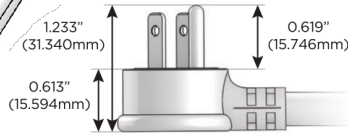

M-POWER-2T

AC POWER & DATA CONNECTIVITY SOLUTION

M-POWER-2TW-A6-APATP

Specs:

Modules/Ports:

- **A** Tamper Resistant AC Receptacle
- **6** CAT 6

Distributed by

Mormax Company, Inc.

8 Westchester Plaza

Elmsford, NY 10523

914-699-0101

sales@mormax.com

mormax.com

TOP