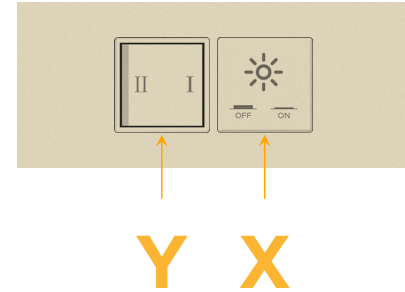

Trim Plate Finish: **UNICOLOR™ SAND (ABS)**

Custom Finishes Available

M-POWER-2TT2-XY-T2ATP(2)

Features:

Module/Port Options:

- A** Tamper Resistant AC Receptacle
- E** USB-A & USB-C (20W)
- M** Double USB-A (Fast Charging Ports - 18W)
- H** HDMI
- 6** CAT 6
- 12** RJ 12
- X** Switched AC
- Y** 3-Way Switch (Low Voltage)
- V** USB-C (45W High Speed Charging Port)
- S** USB-C (25W High Speed Charging Port)
- R** Switched AC (Rocker Switch)
- D** Dimmer Switch