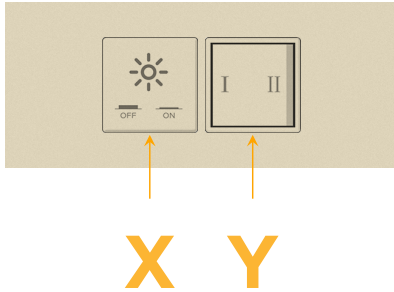

Trim Plate Finish: **UNICOLOR™ SAND (ABS)**

Custom Finishes Available

M-POWER-2TT2-XY-T2ATP(2)

Features:

Module/Port Options:

- A** Tamper Resistant AC Receptacle
- E** USB-A & USB-C (20W)
- M** Double USB-A (Fast Charging Ports - 18W)
- H** HDMI
- 6** CAT 6
- 12** RJ 12
- X** Switched AC
- Y** 3-Way Switch (Low Voltage)
- V** USB-C (45W High Speed Charging Port)
- S** USB-C (25W High Speed Charging Port)
- R** Switched AC (Rocker Switch)
- D** Dimmer Switch