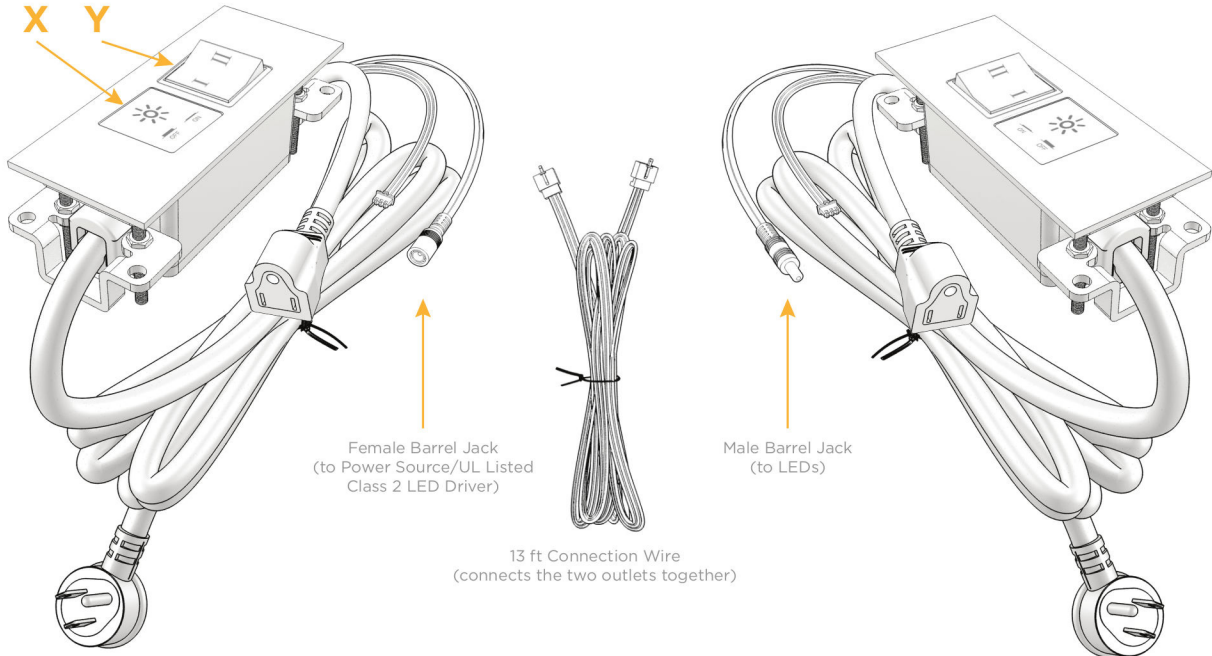

Trim Plate Finish: **UNICOLOR™ SAND (ABS)**

Custom Finishes Available

M-POWER-2TT2-XY-T2ATP(2)

Features:

Module/Port Options:

- A** Tamper Resistant AC Receptacle
- E** USB-A & USB-C (20W)
- M** Double USB-A (Fast Charging Ports - 18W)
- H** HDMI
- 6** CAT 6
- 12** RJ 12
- X** Switched AC
- Y** 3-Way Switch (Low Voltage)
- V** USB-C (45W High Speed Charging Port)
- S** USB-C (25W High Speed Charging Port)
- R** Switched AC (Rocker Switch)
- D** Dimmer Switch

Plug:

Supplied with Low Profile Flat 45° Angle 120 VAC Plug

Optional Standard Straight 120 VAC Plug

Optional Straight 120 VAC Pass-through Plug

- CLEAN, COMPACT DESIGN
- STREAMLINED
- LOW PROFILE
- SIDE-EXITING CORDS
- PLUG & PLAY
- 6' AC CORD & PLUG (FLAT PLUG STANDARD)
- CUSTOMIZABLE CONFIGURATIONS AND FINISHES
- UL LISTED FOR MOUNTING IN FURNITURE
- 15A

Y 3-Way Switch

Shown with 1 Switched AC and one 3-Way Switch.