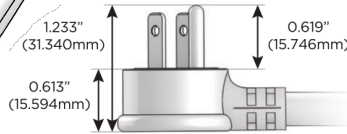

M-POWER-2T

AC POWER & DATA CONNECTIVITY SOLUTION

M-POWER-2TS2-EX-S2ATP

Specs:

Modules/Ports:

- **E** USB-A & USB-C (20W)
- **X** Switched AC

Distributed by

Mormax Company, Inc.

8 Westchester Plaza

Elmsford, NY 10523

914-699-0101

sales@mormax.com

mormax.com

TOP