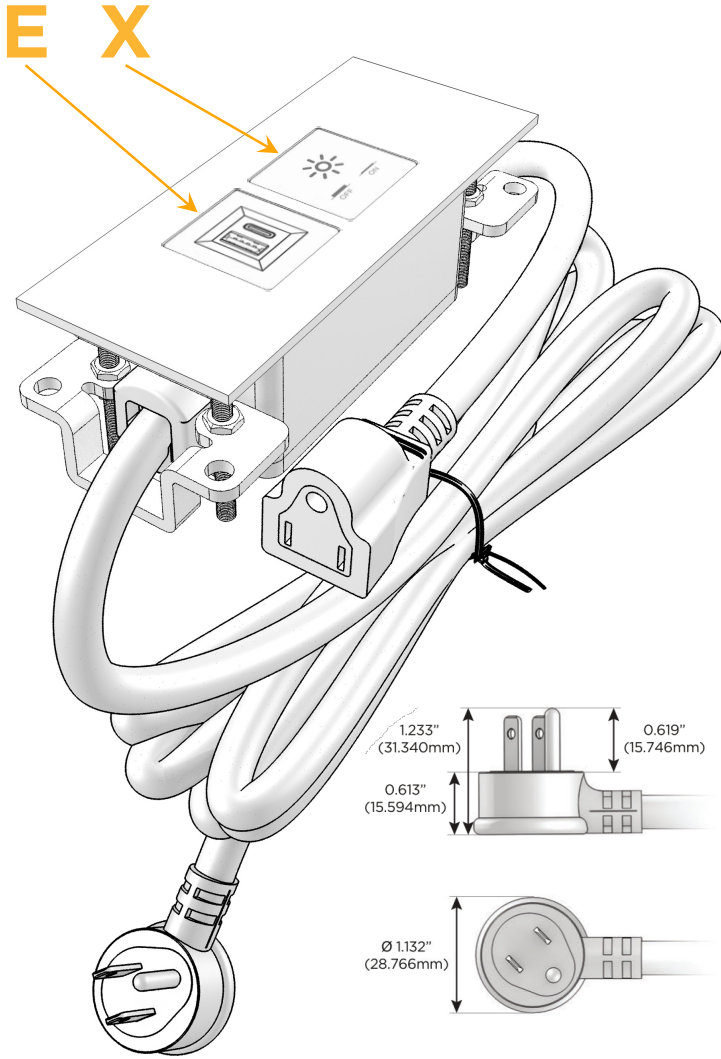

M-POWER-2T

AC POWER & DATA CONNECTIVITY SOLUTION

M-POWER-2TS2-EX-S2ATP

Specs:

Modules/Ports:

- **E** USB-A & USB-C (20W)
- **X** Switched AC

Distributed by

Mormax Company, Inc.

8 Westchester Plaza

Elmsford, NY 10523

914-699-0101

sales@mormax.com

mormax.com