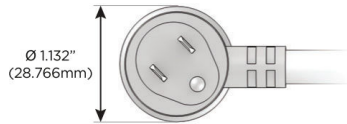

M-POWER-2T

AC POWER & DATA CONNECTIVITY SOLUTION

M-POWER-2TS2-EX-S2ATP

Specs:

Modules/Ports:

- **E** USB-A & USB-C (20W)
- **X** Switched AC

Distributed by

Mormax Company, Inc.

8 Westchester Plaza

Elmsford, NY 10523

914-699-0101

sales@mormax.com

mormax.com

TOP