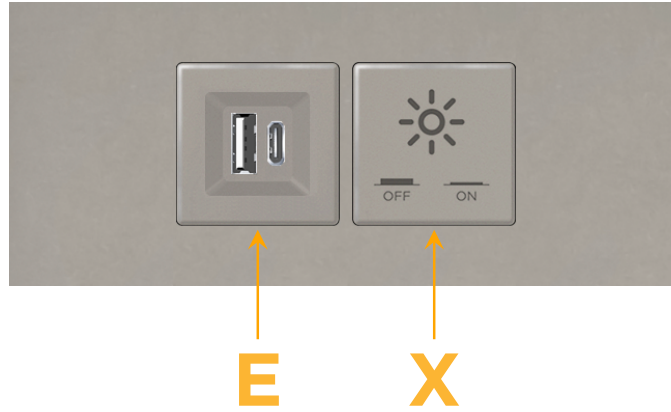

M-POWER-2T

AC POWER & DATA CONNECTIVITY SOLUTION

M-POWER-2TS2-EX-S2ATP

Distributed by

Mormax Company, Inc.

8 Westchester Plaza

Elmsford, NY 10523

914-699-0101

sales@mormax.com

mormax.com

Metro Light & Power's line of power & data solutions offers sophisticated design elements combined with greater ease of installation. Streamlined and low-profile, enhanced by side-exiting cords, our outlets advance the industry with their cutting edge look and feel. We believe flexibility is key, and we provide a variety of mounting options, including the ability to mount in limited spaces. Our outlets are available in many finishes and configurations, in addition to a custom color and finish capability for our clients.

Trim Plate Finish: **UNICOLOR™ SATIN NICKEL (ABS)**

Custom Finishes Available

M-POWER-2TS2-EX-S2ATP

Features:

Module/Port Options:

- **A** Tamper Resistant AC Receptacle
- **E** USB-A & USB-C (20W)
- **M** Double USB-A (Fast Charging Ports - 18W)
- **H** HDMI
- **6** CAT 6
- **12** RJ 12
- **X** Switched AC
- **Y** 3-Way Switch (Low Voltage)
- **V** USB-C (45W High Speed Charging Port)
- **S** USB-C (25W High Speed Charging Port)
- **R** Switched AC (Rocker Switch)
- **D** Dimmer Switch

Plug:

Supplied with Low Profile Flat 45° Angle 120 VAC Plug

Optional Standard Straight 120 VAC Plug

Optional Straight 120 VAC Pass-through Plug

- CLEAN, COMPACT DESIGN
- STREAMLINED
- LOW PROFILE
- SIDE-EXITING CORDS
- PLUG & PLAY
- 6' AC CORD & PLUG (FLAT PLUG STANDARD)
- CUSTOMIZABLE CONFIGURATIONS AND FINISHES
- UL LISTED FOR MOUNTING IN FURNITURE
- 15A