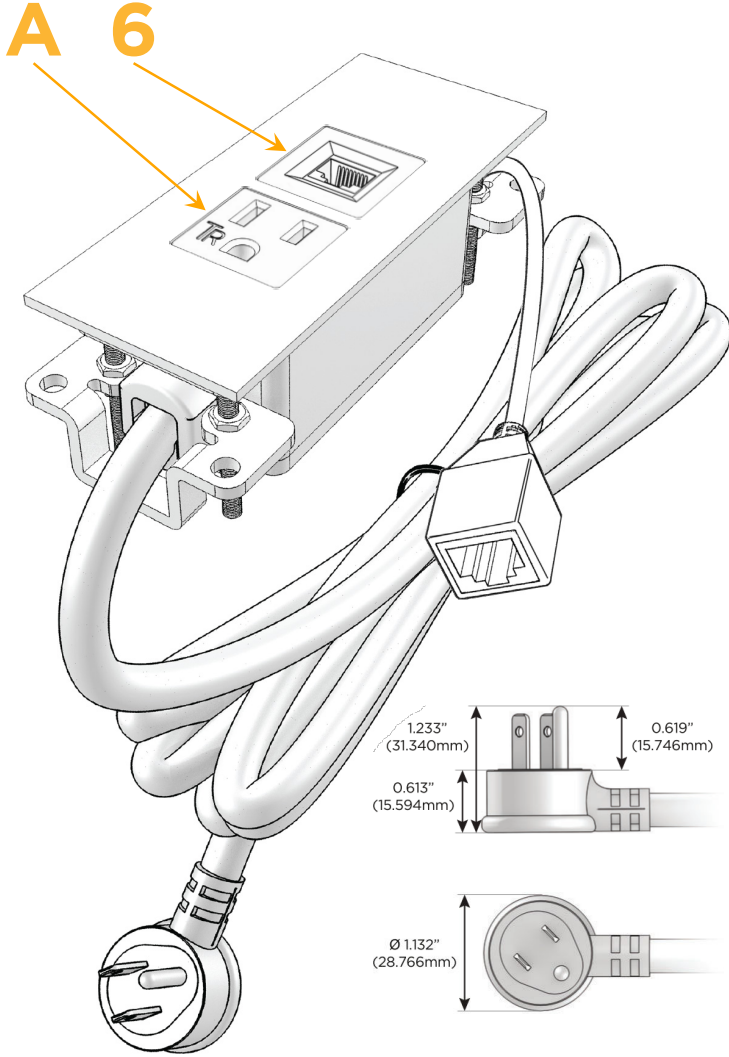

M-POWER-2T

AC POWER & DATA CONNECTIVITY SOLUTION

M-POWER-2TS2-A6-S2ATP

Specs:

Modules/Ports:

- **A** Tamper Resistant AC Receptacle
- **6** CAT 6

Distributed by

Mormax Company, Inc.

8 Westchester Plaza

Elmsford, NY 10523

914-699-0101

sales@mormax.com

mormax.com