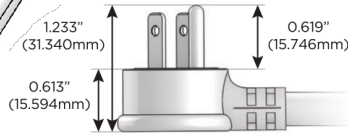

M-POWER-2T

AC POWER & DATA CONNECTIVITY SOLUTION

M-POWER-2TS2-A6-S2ATP

Specs:

Modules/Ports:

- **A** Tamper Resistant AC Receptacle
- **6** CAT 6

Distributed by

Mormax Company, Inc.

8 Westchester Plaza

Elmsford, NY 10523

914-699-0101

sales@mormax.com

mormax.com

TOP