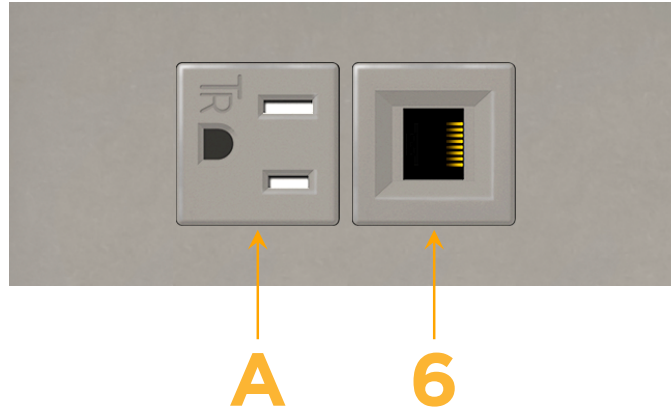

M-POWER-2T

AC POWER & DATA CONNECTIVITY SOLUTION

M-POWER-2TS2-A6-S2ATP

Distributed by

Mormax Company, Inc.

8 Westchester Plaza

Elmsford, NY 10523

914-699-0101

sales@mormax.com

mormax.com

Metro Light & Power's line of power & data solutions offers sophisticated design elements combined with greater ease of installation. Streamlined and low-profile, enhanced by side-exiting cords, our outlets advance the industry with their cutting edge look and feel. We believe flexibility is key, and we provide a variety of mounting options, including the ability to mount in limited spaces. Our outlets are available in many finishes and configurations, in addition to a custom color and finish capability for our clients.

Trim Plate Finish: **UNICOLOR™ SATIN NICKEL (ABS)**

Custom Finishes Available

M-POWER-2TS2-A6-S2ATP

Features:

Module/Port Options:

- **A** Tamper Resistant AC Receptacle
- **E** USB-A & USB-C (20W)
- **M** Double USB-A (Fast Charging Ports - 18W)
- **H** HDMI
- **6** CAT 6
- **12** RJ 12
- **X** Switched AC
- **Y** 3-Way Switch (Low Voltage)
- **V** USB-C (45W High Speed Charging Port)
- **S** USB-C (25W High Speed Charging Port)
- **R** Switched AC (Rocker Switch)
- **D** Dimmer Switch

Plug:

Supplied with Low Profile Flat 45° Angle 120 VAC Plug

Optional Standard Straight 120 VAC Plug

Optional Straight 120 VAC Pass-through Plug

- CLEAN, COMPACT DESIGN
- STREAMLINED
- LOW PROFILE
- SIDE-EXITING CORDS
- PLUG & PLAY
- 6' AC CORD & PLUG (FLAT PLUG STANDARD)
- CUSTOMIZABLE CONFIGURATIONS AND FINISHES
- UL LISTED FOR MOUNTING IN FURNITURE
- 15A