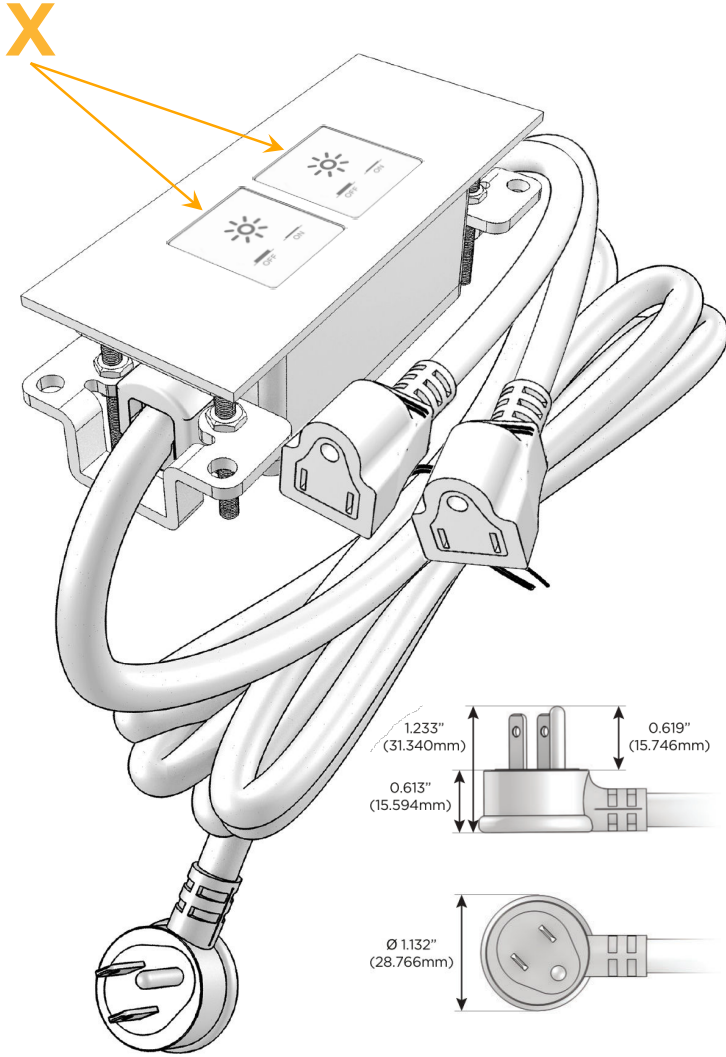

M-POWER-2T

AC POWER & DATA CONNECTIVITY SOLUTION

M-POWER-2TRZ-XX-RZATP

Specs:

Modules/Ports:

- X Switched AC

Distributed by

Mormax Company, Inc.

8 Westchester Plaza

Elmsford, NY 10523

914-699-0101

sales@mormax.com

mormax.com