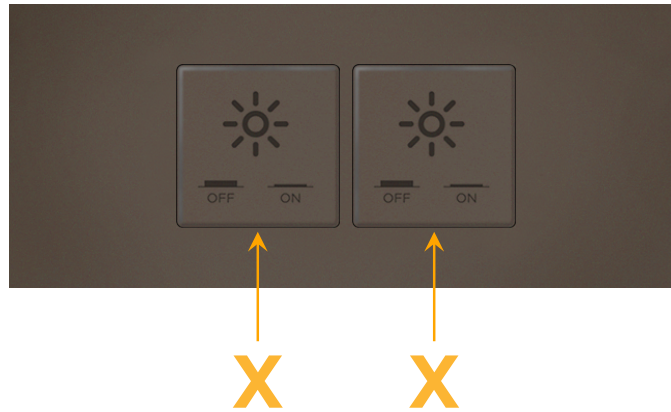

M-POWER-2T

AC POWER & DATA CONNECTIVITY SOLUTION

M-POWER-2TRZ-XX-RZATP

Distributed by

Mormax Company, Inc.

8 Westchester Plaza

Elmsford, NY 10523

914-699-0101

sales@mormax.com

mormax.com

Metro Light & Power's line of power & data solutions offers sophisticated design elements combined with greater ease of installation. Streamlined and low-profile, enhanced by side-exiting cords, our outlets advance the industry with their cutting edge look and feel. We believe flexibility is key, and we provide a variety of mounting options, including the ability to mount in limited spaces. Our outlets are available in many finishes and configurations, in addition to a custom color and finish capability for our clients.

Trim Plate Finish: UNICOLOR™ OIL RUBBED BRONZE (ABS)

Custom Finishes Available

M-POWER-2TRZ-XX-RZATP

Features:

Module/Port Options:

- A Tamper Resistant AC Receptacle
- E USB-A & USB-C (20W)
- M Double USB-A (Fast Charging Ports - 18W)
- H HDMI
- 6 CAT 6
- 12 RJ 12
- X Switched AC
- Y 3-Way Switch (Low Voltage)
- V USB-C (45W High Speed Charging Port)
- S USB-C (25W High Speed Charging Port)
- R Switched AC (Rocker Switch)
- D Dimmer Switch

Plug:

Supplied with Low Profile Flat 45° Angle 120 VAC Plug

Optional Standard Straight 120 VAC Plug

Optional Straight 120 VAC Pass-through Plug

- CLEAN, COMPACT DESIGN
- STREAMLINED
- LOW PROFILE
- SIDE-EXITING CORDS
- PLUG & PLAY
- 6' AC CORD & PLUG (FLAT PLUG STANDARD)
- CUSTOMIZABLE CONFIGURATIONS AND FINISHES
- UL LISTED FOR MOUNTING IN FURNITURE
- 15A