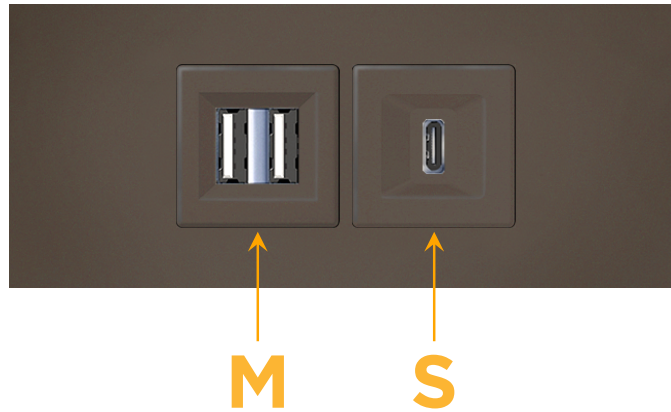

M-POWER-2T

AC POWER & DATA CONNECTIVITY SOLUTION

M-POWER-2TRZ-MS-RZATP

Distributed by

Mormax Company, Inc.

8 Westchester Plaza

Elmsford, NY 10523

914-699-0101

sales@mormax.com

mormax.com

Metro Light & Power's line of power & data solutions offers sophisticated design elements combined with greater ease of installation. Streamlined and low-profile, enhanced by side-exiting cords, our outlets advance the industry with their cutting edge look and feel. We believe flexibility is key, and we provide a variety of mounting options, including the ability to mount in limited spaces. Our outlets are available in many finishes and configurations, in addition to a custom color and finish capability for our clients.

Trim Plate Finish: **UNICOLOR™ OIL RUBBED BRONZE (ABS)**

Custom Finishes Available

M-POWER-2TRZ-MS-RZATP

Features:

Module/Port Options:

- **A** Tamper Resistant AC Receptacle
- **E** USB-A & USB-C (20W)
- **M** Double USB-A (Fast Charging Ports - 18W)
- **H** HDMI
- **6** CAT 6
- **12** RJ 12
- **X** Switched AC
- **Y** 3-Way Switch (Low Voltage)
- **V** USB-C (45W High Speed Charging Port)
- **S** USB-C (25W High Speed Charging Port)
- **R** Switched AC (Rocker Switch)
- **D** Dimmer Switch

Plug:

Supplied with Low Profile Flat 45° Angle 120 VAC Plug

Optional Standard Straight 120 VAC Plug

Optional Straight 120 VAC Pass-through Plug

- CLEAN, COMPACT DESIGN
- STREAMLINED
- LOW PROFILE
- SIDE-EXITING CORDS
- PLUG & PLAY
- 6' AC CORD & PLUG (FLAT PLUG STANDARD)
- CUSTOMIZABLE CONFIGURATIONS AND FINISHES
- UL LISTED FOR MOUNTING IN FURNITURE
- 15A