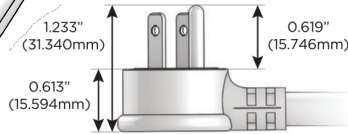

Mormax Company, Inc.

8 Westchester Plaza

Elmsford, NY 10523

914-699-0101

sales@mormax.com

mormax.com

M R