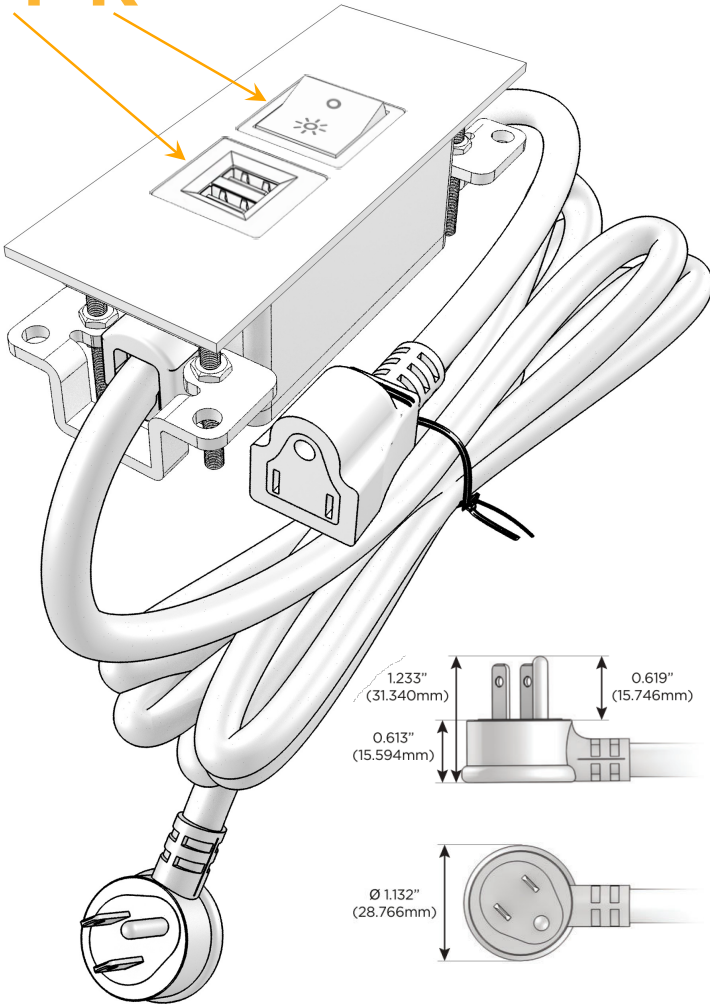

M-POWER-2T

AC POWER & DATA CONNECTIVITY SOLUTION

M-POWER-2TRZ-MR-RZATP

Specs:

Modules/Ports:

M Double USB-A (Fast Charging Ports - 18W)

R Switched AC (Rocker Switch)

Distributed by

Mormax Company, Inc.

8 Westchester Plaza

Elmsford, NY 10523

914-699-0101

sales@mormax.com

mormax.com

M R