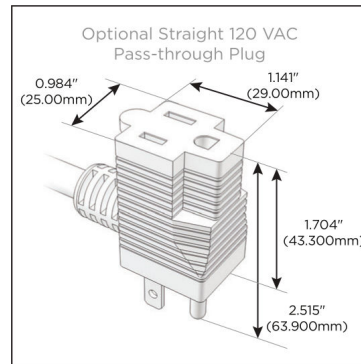

M-POWER-2T

AC POWER & DATA CONNECTIVITY SOLUTION

M-POWER-2TRZ-MR-RZATP

Specs:

Modules/Ports:

M Double USB-A (Fast Charging Ports - 18W)

R Switched AC (Rocker Switch)

Distributed by

Mormax Company, Inc.

8 Westchester Plaza

Elmsford, NY 10523

914-699-0101

sales@mormax.com

mormax.com

M R