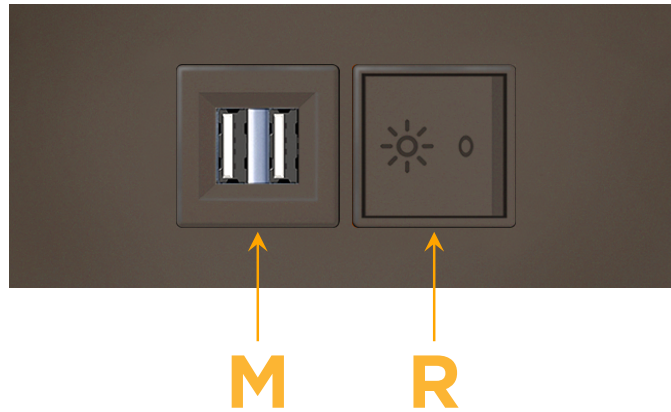

M-POWER-2T

AC POWER & DATA CONNECTIVITY SOLUTION

M-POWER-2TRZ-MR-RZATP

Distributed by

Mormax Company, Inc.

8 Westchester Plaza

Elmsford, NY 10523

914-699-0101

sales@mormax.com

mormax.com

Metro Light & Power's line of power & data solutions offers sophisticated design elements combined with greater ease of installation. Streamlined and low-profile, enhanced by side-exiting cords, our outlets advance the industry with their cutting edge look and feel. We believe flexibility is key, and we provide a variety of mounting options, including the ability to mount in limited spaces. Our outlets are available in many finishes and configurations, in addition to a custom color and finish capability for our clients.

Trim Plate Finish: **UNICOLOR™ OIL RUBBED BRONZE (ABS)**

Custom Finishes Available

M-POWER-2TRZ-MR-RZATP

Features:

Module/Port Options:

- **A** Tamper Resistant AC Receptacle
- **E** USB-A & USB-C (20W)
- **M** Double USB-A (Fast Charging Ports - 18W)
- **H** HDMI
- **6** CAT 6
- **12** RJ 12
- **X** Switched AC
- **Y** 3-Way Switch (Low Voltage)
- **V** USB-C (45W High Speed Charging Port)
- **S** USB-C (25W High Speed Charging Port)
- **R** Switched AC (Rocker Switch)
- **D** Dimmer Switch

Plug:

Supplied with Low Profile Flat 45° Angle 120 VAC Plug

Optional Standard Straight 120 VAC Plug

Optional Straight 120 VAC Pass-through Plug

- CLEAN, COMPACT DESIGN
- STREAMLINED
- LOW PROFILE
- SIDE-EXITING CORDS
- PLUG & PLAY
- 6' AC CORD & PLUG (FLAT PLUG STANDARD)
- CUSTOMIZABLE CONFIGURATIONS AND FINISHES
- UL LISTED FOR MOUNTING IN FURNITURE
- 15A