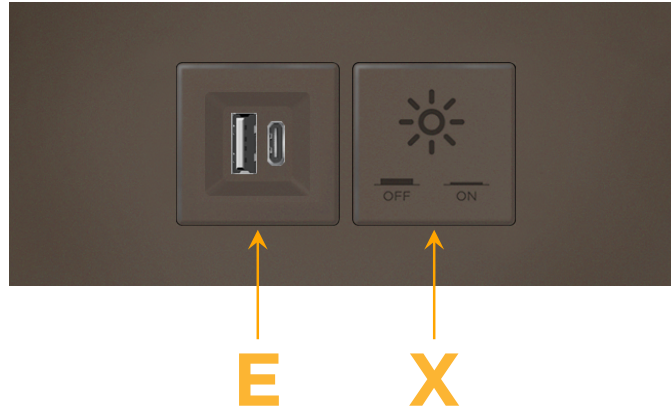

M-POWER-2T

AC POWER & DATA CONNECTIVITY SOLUTION

M-POWER-2TRZ-EX-RZATP

Distributed by

Mormax Company, Inc.

8 Westchester Plaza

Elmsford, NY 10523

914-699-0101

sales@mormax.com

mormax.com

Metro Light & Power's line of power & data solutions offers sophisticated design elements combined with greater ease of installation. Streamlined and low-profile, enhanced by side-exiting cords, our outlets advance the industry with their cutting edge look and feel. We believe flexibility is key, and we provide a variety of mounting options, including the ability to mount in limited spaces. Our outlets are available in many finishes and configurations, in addition to a custom color and finish capability for our clients.

Trim Plate Finish: **UNICOLOR™ OIL RUBBED BRONZE (ABS)**

Custom Finishes Available

M-POWER-2TRZ-EX-RZATP

Features:

Module/Port Options:

- **A** Tamper Resistant AC Receptacle
- **E** USB-A & USB-C (20W)
- **M** Double USB-A (Fast Charging Ports - 18W)
- **H** HDMI
- **6** CAT 6
- **12** RJ 12
- **X** Switched AC
- **Y** 3-Way Switch (Low Voltage)
- **V** USB-C (45W High Speed Charging Port)
- **S** USB-C (25W High Speed Charging Port)
- **R** Switched AC (Rocker Switch)
- **D** Dimmer Switch

Plug:

Supplied with Low Profile Flat 45° Angle 120 VAC Plug

Optional Standard Straight 120 VAC Plug

Optional Straight 120 VAC Pass-through Plug

- CLEAN, COMPACT DESIGN
- STREAMLINED
- LOW PROFILE
- SIDE-EXITING CORDS
- PLUG & PLAY
- 6' AC CORD & PLUG (FLAT PLUG STANDARD)
- CUSTOMIZABLE CONFIGURATIONS AND FINISHES
- UL LISTED FOR MOUNTING IN FURNITURE
- 15A