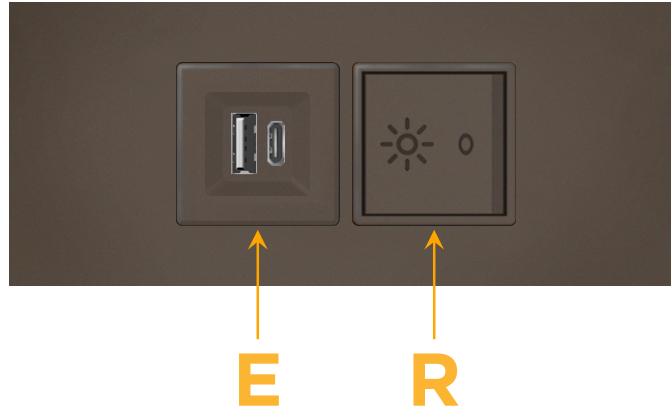

M-POWER-2T

AC POWER & DATA CONNECTIVITY SOLUTION

M-POWER-2TRZ-ER-RZATP

Distributed by

Mormax Company, Inc.

8 Westchester Plaza

Elmsford, NY 10523

914-699-0101

sales@mormax.com

mormax.com

Metro Light & Power's line of power & data solutions offers sophisticated design elements combined with greater ease of installation. Streamlined and low-profile, enhanced by side-exiting cords, our outlets advance the industry with their cutting edge look and feel. We believe flexibility is key, and we provide a variety of mounting options, including the ability to mount in limited spaces. Our outlets are available in many finishes and configurations, in addition to a custom color and finish capability for our clients.

Trim Plate Finish: **UNICOLOR™ OIL RUBBED BRONZE (ABS)**

Custom Finishes Available

M-POWER-2TRZ-ER-RZATP

Features:

Module/Port Options:

- **A** Tamper Resistant AC Receptacle
- **E** USB-A & USB-C (20W)
- **M** Double USB-A (Fast Charging Ports - 18W)
- **H** HDMI
- **6** CAT 6
- **12** RJ 12
- **X** Switched AC
- **Y** 3-Way Switch (Low Voltage)
- **V** USB-C (45W High Speed Charging Port)
- **S** USB-C (25W High Speed Charging Port)
- **R** Switched AC (Rocker Switch)
- **D** Dimmer Switch

Plug:

Supplied with Low Profile Flat 45° Angle 120 VAC Plug

Optional Standard Straight 120 VAC Plug

Optional Straight 120 VAC Pass-through Plug

- CLEAN, COMPACT DESIGN
- STREAMLINED
- LOW PROFILE
- SIDE-EXITING CORDS
- PLUG & PLAY
- 6' AC CORD & PLUG (FLAT PLUG STANDARD)
- CUSTOMIZABLE CONFIGURATIONS AND FINISHES
- UL LISTED FOR MOUNTING IN FURNITURE
- 15A