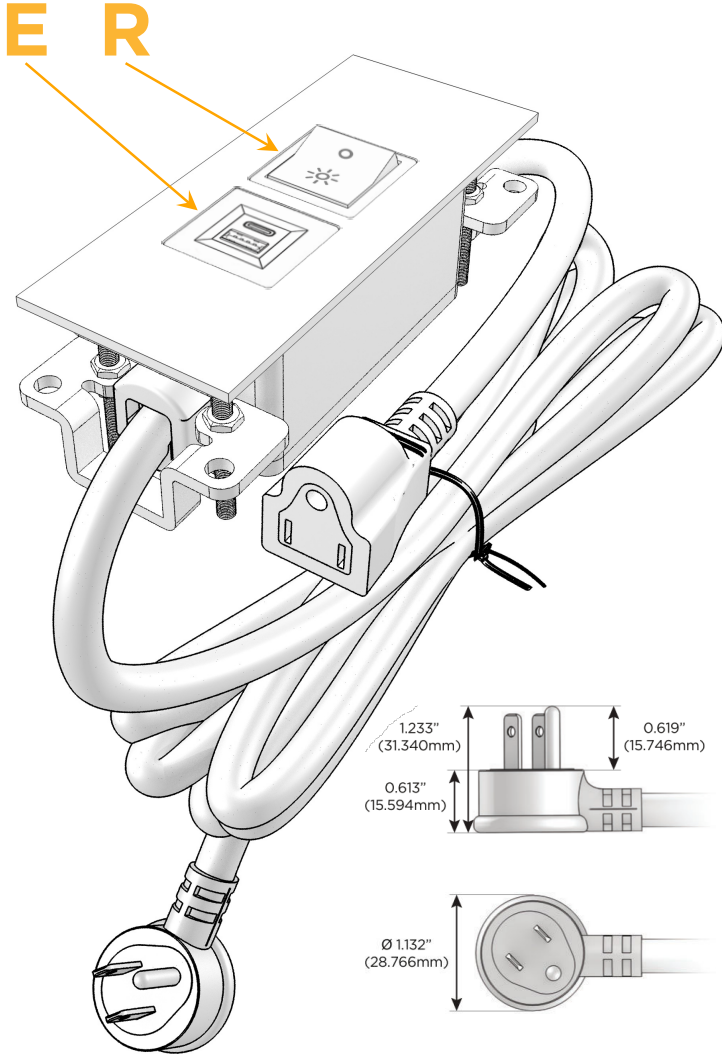

### Module/Port Options:

- A** Tamper Resistant AC Receptacle
- E** USB-A & USB-C (20W)
- M** Double USB-A (Fast Charging Ports - 18W)
- H** HDMI
- 6** CAT 6
- 12** RJ 12
- X** Switched AC
- Y** 3-Way Switch (Low Voltage)
- V** USB-C (45W High Speed Charging Port)
- S** USB-C (25W High Speed Charging Port)
- R** Switched AC (Rocker Switch)
- D** Dimmer Switch

### Plug:

Supplied with Low Profile Flat 45° Angle 120 VAC Plug

Optional Standard Straight 120 VAC Plug

Optional Straight 120 VAC Pass-through Plug

- CLEAN, COMPACT DESIGN
- STREAMLINED
- LOW PROFILE
- SIDE-EXITING CORDS
- PLUG & PLAY
- 6' AC CORD & PLUG (FLAT PLUG STANDARD)
- CUSTOMIZABLE CONFIGURATIONS AND FINISHES
- UL LISTED FOR MOUNTING IN FURNITURE
- 15A

sales@mormax.com

mormax.com

Specs:

**Modules/Ports:**

**E** USB-A & USB-C (20W)

**R** Switched AC (Rocker Switch)

TOP