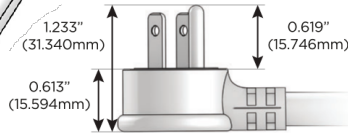

M-POWER-2T

AC POWER & DATA CONNECTIVITY SOLUTION

M-POWER-2TRZ-A6-RZATP

Specs:

Modules/Ports:

- **A** Tamper Resistant AC Receptacle
- **6** CAT 6

Distributed by

Mormax Company, Inc.

8 Westchester Plaza

Elmsford, NY 10523

914-699-0101

sales@mormax.com

mormax.com

TOP