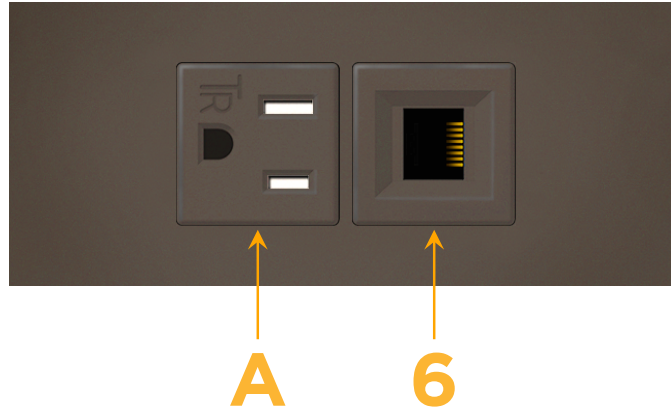

Trim Plate Finish: **UNICOLOR™ OIL RUBBED BRONZE (ABS)**

Custom Finishes Available

M-POWER-2TRZ-A6-RZATP

Features:

Module/Port Options:

- A** Tamper Resistant AC Receptacle
- E** USB-A & USB-C (20W)
- M** Double USB-A (Fast Charging Ports - 18W)
- H** HDMI
- 6** CAT 6
- 12** RJ 12
- X** Switched AC
- Y** 3-Way Switch (Low Voltage)
- V** USB-C (45W High Speed Charging Port)
- S** USB-C (25W High Speed Charging Port)
- R** Switched AC (Rocker Switch)
- D** Dimmer Switch

Plug:

Supplied with Low Profile Flat 45° Angle 120 VAC Plug

Optional Standard Straight 120 VAC Plug

Optional Straight 120 VAC Pass-through Plug

- CLEAN, COMPACT DESIGN
- STREAMLINED
- LOW PROFILE
- SIDE-EXITING CORDS
- PLUG & PLAY
- 6' AC CORD & PLUG (FLAT PLUG STANDARD)
- CUSTOMIZABLE CONFIGURATIONS AND FINISHES
- UL LISTED FOR MOUNTING IN FURNITURE
- 15A

M-POWER-2T

AC POWER & DATA CONNECTIVITY SOLUTION

M-POWER-2TRZ-A6-RZATP

Specs:

Modules/Ports:

- A** Tamper Resistant AC Receptacle
- 6** CAT 6

Distributed by

Mormax Company, Inc.