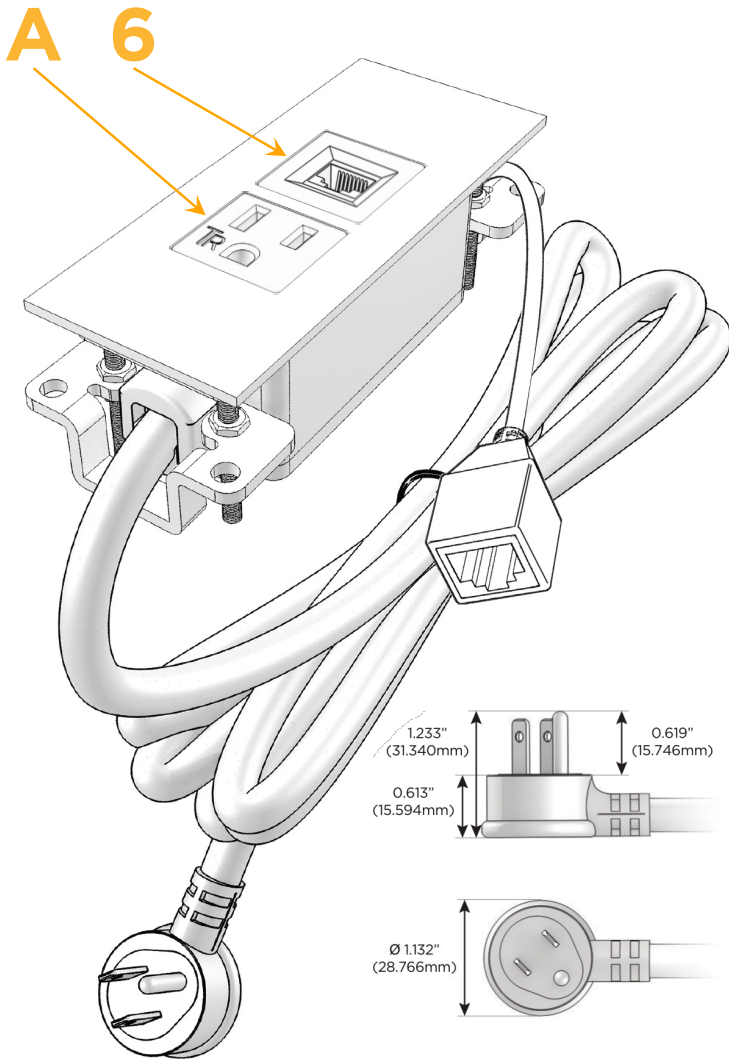

M-POWER-2T

AC POWER & DATA CONNECTIVITY SOLUTION

M-POWER-2TRZ-A6-RZATP

Specs:

Modules/Ports:

- **A** Tamper Resistant AC Receptacle
- **6** CAT 6

Distributed by

Mormax Company, Inc.

8 Westchester Plaza

Elmsford, NY 10523

914-699-0101

sales@mormax.com

mormax.com