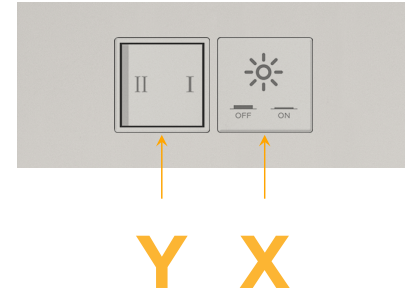

Trim Plate Finish: **UNICOLOR™ GRAY (ABS)**

Custom Finishes Available

M-POWER-2TG1-XY-G1ATP(2)

Features:

Module/Port Options:

- A** Tamper Resistant AC Receptacle
- E** USB-A & USB-C (20W)
- M** Double USB-A (Fast Charging Ports - 18W)
- H** HDMI
- 6** CAT 6
- 12** RJ 12
- X** Switched AC
- Y** 3-Way Switch (Low Voltage)
- V** USB-C (45W High Speed Charging Port)
- S** USB-C (25W High Speed Charging Port)
- R** Switched AC (Rocker Switch)
- D** Dimmer Switch

Plug:

Supplied with Low Profile Flat 45° Angle 120 VAC Plug

Optional Standard Straight 120 VAC Plug

Optional Straight 120 VAC Pass-through Plug

- CLEAN, COMPACT DESIGN
- STREAMLINED
- LOW PROFILE
- SIDE-EXITING CORDS
- PLUG & PLAY
- 6' AC CORD & PLUG (FLAT PLUG STANDARD)
- CUSTOMIZABLE CONFIGURATIONS AND FINISHES
- UL LISTED FOR MOUNTING IN FURNITURE
- 15A