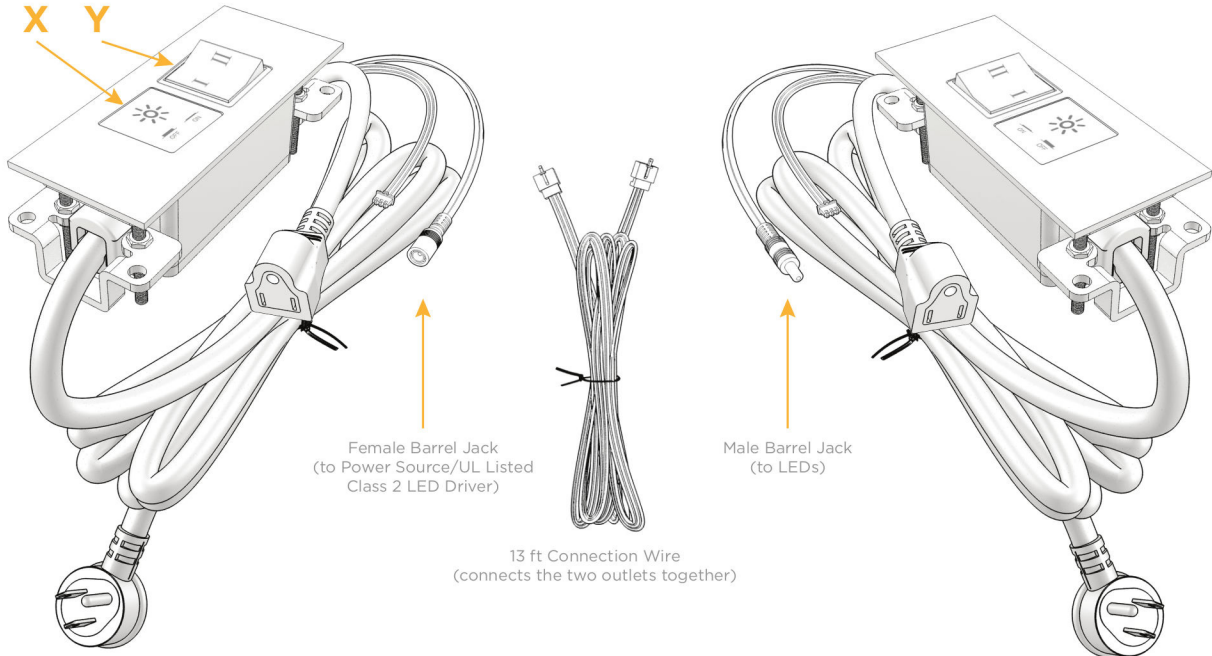

Trim Plate Finish: **UNICOLOR™ GRAY (ABS)**

Custom Finishes Available

M-POWER-2TG1-XY-G1ATP(2)

Features:

Module/Port Options:

- A** Tamper Resistant AC Receptacle
- E** USB-A & USB-C (20W)
- M** Double USB-A (Fast Charging Ports - 18W)
- H** HDMI
- 6** CAT 6
- 12** RJ 12
- X** Switched AC
- Y** 3-Way Switch (Low Voltage)
- V** USB-C (45W High Speed Charging Port)
- S** USB-C (25W High Speed Charging Port)
- R** Switched AC (Rocker Switch)
- D** Dimmer Switch

Plug:

Supplied with Low Profile Flat 45° Angle 120 VAC Plug

Optional Standard Straight 120 VAC Plug

Optional Straight 120 VAC Pass-through Plug

- CLEAN, COMPACT DESIGN
- STREAMLINED
- LOW PROFILE
- SIDE-EXITING CORDS
- PLUG & PLAY
- 6' AC CORD & PLUG (FLAT PLUG STANDARD)
- CUSTOMIZABLE CONFIGURATIONS AND FINISHES
- UL LISTED FOR MOUNTING IN FURNITURE
- 15A

Y 3-Way Switch

Shown with 1 Switched AC and one 3-Way Switch.