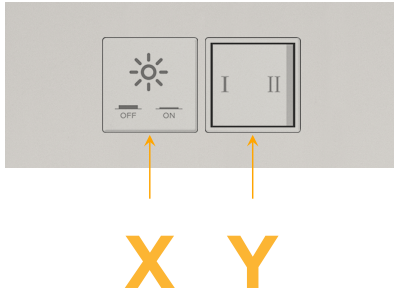

Trim Plate Finish: **UNICOLOR™ GRAY (ABS)**

Custom Finishes Available

M-POWER-2TG1-XY-G1ATP(2)

Features:

Module/Port Options:

- A** Tamper Resistant AC Receptacle
- E** USB-A & USB-C (20W)
- M** Double USB-A (Fast Charging Ports - 18W)
- H** HDMI
- 6** CAT 6
- 12** RJ 12
- X** Switched AC
- Y** 3-Way Switch (Low Voltage)
- V** USB-C (45W High Speed Charging Port)
- S** USB-C (25W High Speed Charging Port)
- R** Switched AC (Rocker Switch)
- D** Dimmer Switch