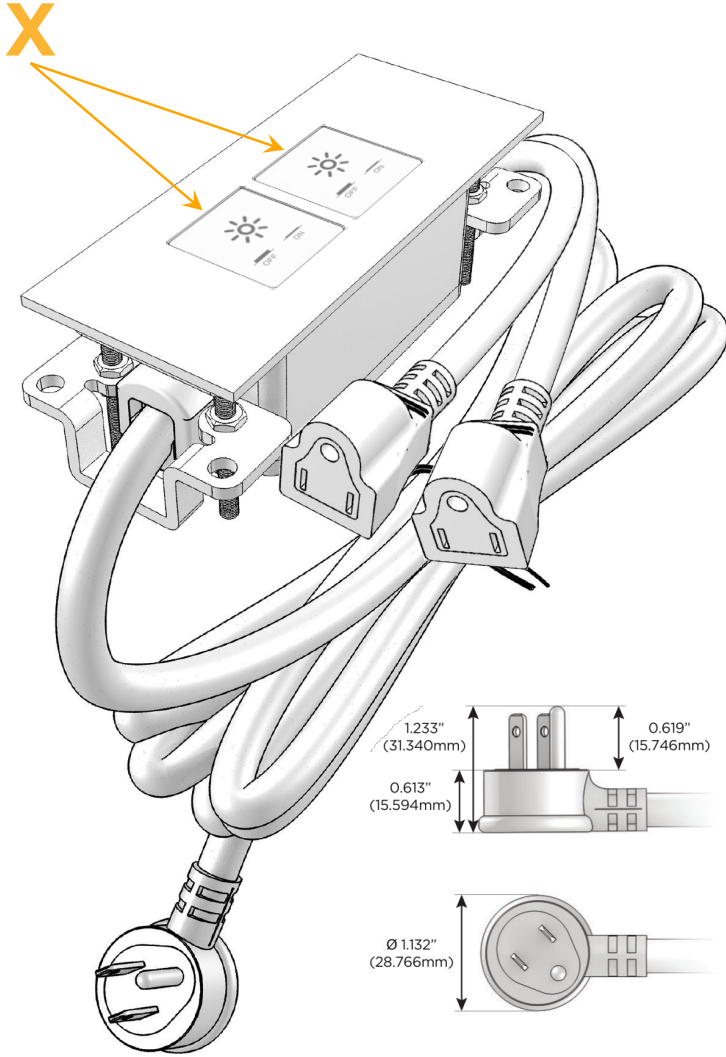

M-POWER-2T

AC POWER & DATA CONNECTIVITY SOLUTION

M-POWER-2TCC-XX-CCATP

Specs:

Modules/Ports:

- X Switched AC

Distributed by

Mormax Company, Inc.

8 Westchester Plaza

Elmsford, NY 10523

914-699-0101

sales@mormax.com

mormax.com