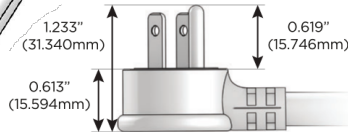

M-POWER-2T

AC POWER & DATA CONNECTIVITY SOLUTION

M-POWER-2TCC-XX-CCATP

Specs:

Modules/Ports:

- X Switched AC

Distributed by

Mormax Company, Inc.

8 Westchester Plaza

Elmsford, NY 10523

914-699-0101

sales@mormax.com

mormax.com

TOP