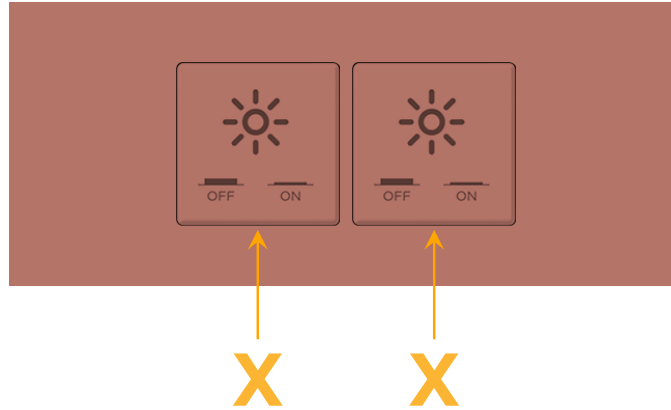

M-POWER-2T

AC POWER & DATA CONNECTIVITY SOLUTION

M-POWER-2TCC-XX-CCATP

Distributed by

Mormax Company, Inc.

8 Westchester Plaza

Elmsford, NY 10523

914-699-0101

sales@mormax.com

mormax.com

Metro Light & Power's line of power & data solutions offers sophisticated design elements combined with greater ease of installation. Streamlined and low-profile, enhanced by side-exiting cords, our outlets advance the industry with their cutting edge look and feel. We believe flexibility is key, and we provide a variety of mounting options, including the ability to mount in limited spaces. Our outlets are available in many finishes and configurations, in addition to a custom color and finish capability for our clients.

Trim Plate Finish: **UNICOLOR™ TRUE COPPER (ABS)**

Custom Finishes Available

M-POWER-2TCC-XX-CCATP

Features:

Module/Port Options:

- **A** Tamper Resistant AC Receptacle
- **E** USB-A & USB-C (20W)
- **M** Double USB-A (Fast Charging Ports - 18W)
- **H** HDMI
- **6** CAT 6
- **12** RJ 12
- **X** Switched AC
- **Y** 3-Way Switch (Low Voltage)
- **V** USB-C (45W High Speed Charging Port)
- **S** USB-C (25W High Speed Charging Port)
- **R** Switched AC (Rocker Switch)
- **D** Dimmer Switch

Plug:

Supplied with Low Profile Flat 45° Angle 120 VAC Plug

Optional Standard Straight 120 VAC Plug

Optional Straight 120 VAC Pass-through Plug

- CLEAN, COMPACT DESIGN
- STREAMLINED
- LOW PROFILE
- SIDE-EXITING CORDS
- PLUG & PLAY
- 6' AC CORD & PLUG (FLAT PLUG STANDARD)
- CUSTOMIZABLE CONFIGURATIONS AND FINISHES
- UL LISTED FOR MOUNTING IN FURNITURE
- 15A