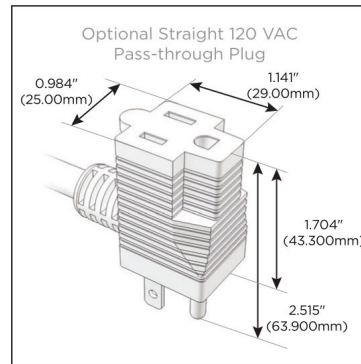

M-POWER-2T

AC POWER & DATA CONNECTIVITY SOLUTION

M-POWER-2TCC-XX-CCATP

Specs:

Modules/Ports:

- X Switched AC

Distributed by

Mormax Company, Inc.

8 Westchester Plaza

Elmsford, NY 10523

914-699-0101

sales@mormax.com

mormax.com