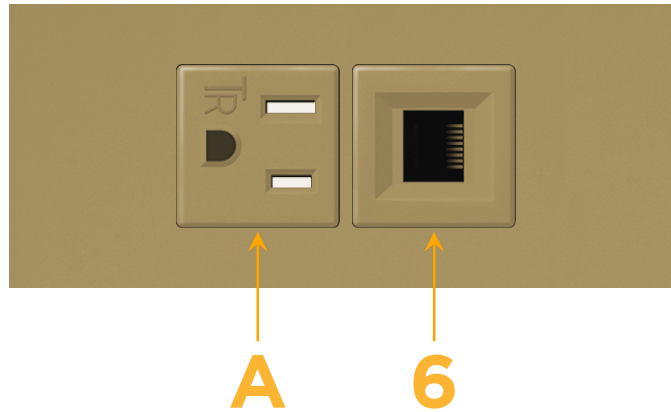

M-POWER-2T

AC POWER & DATA CONNECTIVITY SOLUTION

M-POWER-2TBZ2-A6-BZ2ATP

Distributed by

Mormax Company, Inc.

8 Westchester Plaza

Elmsford, NY 10523

914-699-0101

sales@mormax.com

mormax.com

Metro Light & Power's line of power & data solutions offers sophisticated design elements combined with greater ease of installation. Streamlined and low-profile, enhanced by side-exiting cords, our outlets advance the industry with their cutting edge look and feel. We believe flexibility is key, and we provide a variety of mounting options, including the ability to mount in limited spaces. Our outlets are available in many finishes and configurations, in addition to a custom color and finish capability for our clients.

Trim Plate Finish: **UNICOLOR™ BRONZE (ABS)**

Custom Finishes Available

M-POWER-2TBZ2-A6-BZ2ATP

Features:

Module/Port Options:

- **A** Tamper Resistant AC Receptacle
- **E** USB-A & USB-C (20W)
- **M** Double USB-A (Fast Charging Ports - 18W)
- **H** HDMI
- **6** CAT 6
- **12** RJ 12
- **X** Switched AC
- **Y** 3-Way Switch (Low Voltage)
- **V** USB-C (45W High Speed Charging Port)
- **S** USB-C (25W High Speed Charging Port)
- **R** Switched AC (Rocker Switch)
- **D** Dimmer Switch

Plug:

Supplied with Low Profile Flat 45° Angle 120 VAC Plug

Optional Standard Straight 120 VAC Plug

Optional Straight 120 VAC Pass-through Plug

- CLEAN, COMPACT DESIGN
- STREAMLINED
- LOW PROFILE
- SIDE-EXITING CORDS
- PLUG & PLAY
- 6' AC CORD & PLUG (FLAT PLUG STANDARD)
- CUSTOMIZABLE CONFIGURATIONS AND FINISHES
- UL LISTED FOR MOUNTING IN FURNITURE
- 15A