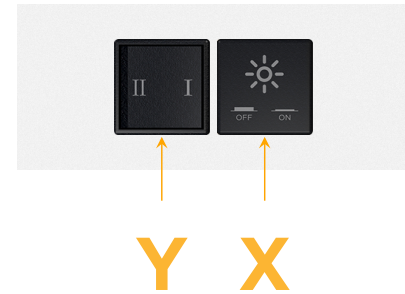

M-POWER-2T

AC POWER & DATA CONNECTIVITY SOLUTION

M-POWER-2T-XY-WTP(2)

Distributed by

Mormax Company, Inc.

8 Westchester Plaza

Elmsford, NY 10523

914-699-0101

sales@mormax.com

mormax.com

Metro Light & Power's line of power & data solutions offers sophisticated design elements combined with greater ease of installation. Streamlined and low-profile, enhanced by side-exiting cords, our outlets advance the industry with their cutting edge look and feel. We believe flexibility is key, and we provide a variety of mounting options, including the ability to mount in limited spaces. Our outlets are available in many finishes and configurations, in addition to a custom color and finish capability for our clients.

Trim Plate Finish: **WHITE (STEEL)**

Custom Finishes Available

M-POWER-2T-XY-WTP(2)

Features:

Module/Port Options:

- **A** Tamper Resistant AC Receptacle
- **E** USB-A & USB-C (20W)
- **M** Double USB-A (Fast Charging Ports - 18W)
- **H** HDMI
- **6** CAT 6
- **12** RJ 12
- **X** Switched AC
- **Y** 3-Way Switch (Low Voltage)
- **V** USB-C (45W High Speed Charging Port)
- **S** USB-C (25W High Speed Charging Port)
- **R** Switched AC (Rocker Switch)
- **D** Dimmer Switch

Plug:

Supplied with Low Profile Flat 45° Angle 120 VAC Plug

Optional Standard Straight 120 VAC Plug

Optional Straight 120 VAC Pass-through Plug

- CLEAN, COMPACT DESIGN
- STREAMLINED
- LOW PROFILE
- SIDE-EXITING CORDS
- PLUG & PLAY
- 6' AC CORD & PLUG (FLAT PLUG STANDARD)
- CUSTOMIZABLE CONFIGURATIONS AND FINISHES
- UL LISTED FOR MOUNTING IN FURNITURE
- 15A

UL LISTED AND APPROVED FOR USE ONLY WITH METRO LIGHT & POWER'S UL LISTED LEDS & CLASS 2 UL LISTED LED DRIVERS