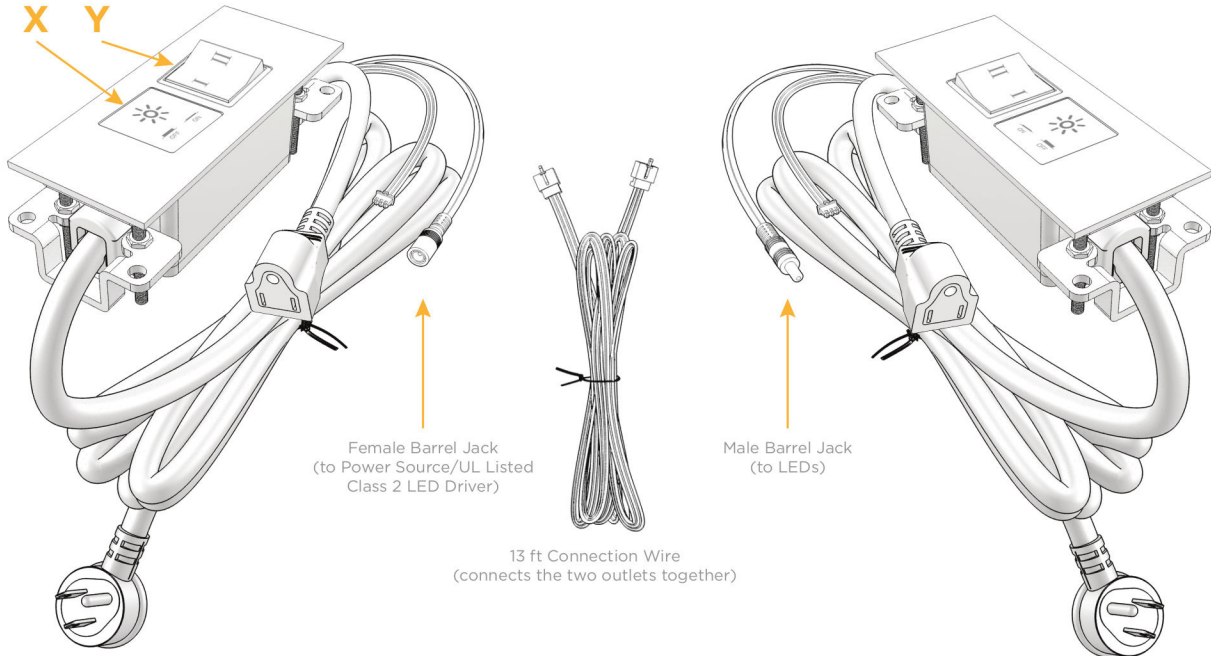

### Module/Port Options:

- A** Tamper Resistant AC Receptacle
- E** USB-A & USB-C (20W)
- M** Double USB-A (Fast Charging Ports - 18W)
- H** HDMI
- 6** CAT 6
- 12** RJ 12
- X** Switched AC
- Y** 3-Way Switch (Low Voltage)
- V** USB-C (45W High Speed Charging Port)
- S** USB-C (25W High Speed Charging Port)
- R** Switched AC (Rocker Switch)
- D** Dimmer Switch

### Plug:

Supplied with Low Profile Flat 45° Angle 120 VAC Plug

Optional Standard Straight 120 VAC Plug

Optional Straight 120 VAC Pass-through Plug

- CLEAN, COMPACT DESIGN
- STREAMLINED
- LOW PROFILE
- SIDE-EXITING CORDS
- PLUG & PLAY
- 6' AC CORD & PLUG (FLAT PLUG STANDARD)
- CUSTOMIZABLE CONFIGURATIONS AND FINISHES
- UL LISTED FOR MOUNTING IN FURNITURE
- 15A

sales@mormax.com

mormax.com

Specs:

**Modules/Ports:**

X Switched AC

Y 3-Way Switch

Shown with 1 Switched AC and one 3-Way Switch.