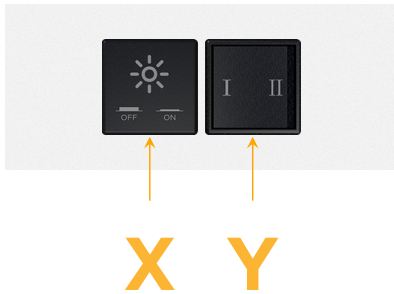

M-POWER-2T

AC POWER & DATA CONNECTIVITY SOLUTION

M-POWER-2T-XY-WTP(2)

Distributed by

Mormax Company, Inc.

8 Westchester Plaza

Elmsford, NY 10523

914-699-0101

sales@mormax.com

mormax.com

Metro Light & Power's line of power & data solutions offers sophisticated design elements combined with greater ease of installation. Streamlined and low-profile, enhanced by side-exiting cords, our outlets advance the industry with their cutting edge look and feel. We believe flexibility is key, and we provide a variety of mounting options, including the ability to mount in limited spaces. Our outlets are available in many finishes and configurations, in addition to a custom color and finish capability for our clients.

Trim Plate Finish: **WHITE (STEEL)**

Custom Finishes Available

M-POWER-2T-XY-WTP(2)

Features:

Module/Port Options:

- **A** Tamper Resistant AC Receptacle
- **E** USB-A & USB-C (20W)
- **M** Double USB-A (Fast Charging Ports - 18W)
- **H** HDMI
- **6** CAT 6
- **12** RJ 12
- **X** Switched AC
- **Y** 3-Way Switch (Low Voltage)
- **V** USB-C (45W High Speed Charging Port)
- **S** USB-C (25W High Speed Charging Port)
- **R** Switched AC (Rocker Switch)
- **D** Dimmer Switch

Plug:

Supplied with Low Profile Flat 45° Angle 120 VAC Plug

Optional Standard Straight 120 VAC Plug

Optional Straight 120 VAC Pass-through Plug

- CLEAN, COMPACT DESIGN
- STREAMLINED
- LOW PROFILE
- SIDE-EXITING CORDS
- PLUG & PLAY
- 6' AC CORD & PLUG (FLAT PLUG STANDARD)
- CUSTOMIZABLE CONFIGURATIONS AND FINISHES
- UL LISTED FOR MOUNTING IN FURNITURE
- 15A

UL LISTED AND APPROVED FOR USE ONLY WITH METRO LIGHT & POWER'S UL LISTED LEDS & CLASS 2 UL LISTED LED DRIVERS