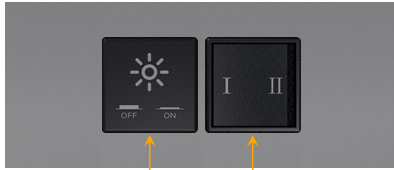

Trim Plate Finish: **MAGNESIUM (ABS)**

Custom Finishes Available

M-POWER-2T-XY-MATP(2)

X Y

Y X

Features:

Module/Port Options:

- A** Tamper Resistant AC Receptacle
- E** USB-A & USB-C (20W)
- M** Double USB-A (Fast Charging Ports - 18W)
- H** HDMI
- 6** CAT 6
- 12** RJ 12
- X** Switched AC
- Y** 3-Way Switch (Low Voltage)
- V** USB-C (45W High Speed Charging Port)
- S** USB-C (25W High Speed Charging Port)
- R** Switched AC (Rocker Switch)
- D** Dimmer Switch