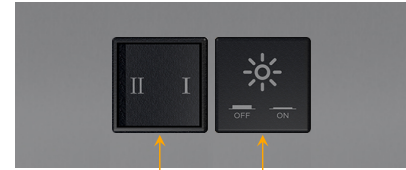

Trim Plate Finish: **MAGNESIUM (ABS)**

Custom Finishes Available

M-POWER-2T-XY-MATP(2)

X Y

Y X

Features:

Module/Port Options:

- A** Tamper Resistant AC Receptacle
- E** USB-A & USB-C (20W)
- M** Double USB-A (Fast Charging Ports - 18W)
- H** HDMI
- 6** CAT 6
- 12** RJ 12
- X** Switched AC
- Y** 3-Way Switch (Low Voltage)
- V** USB-C (45W High Speed Charging Port)
- S** USB-C (25W High Speed Charging Port)
- R** Switched AC (Rocker Switch)
- D** Dimmer Switch