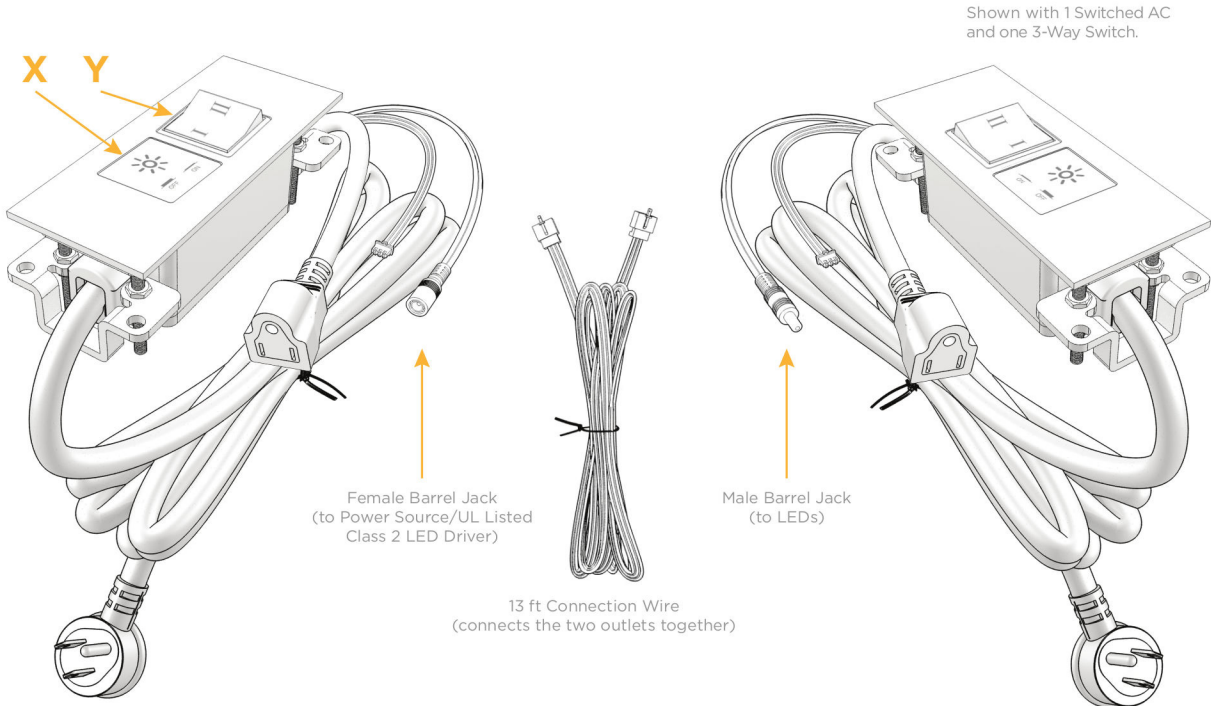

Plug:

Supplied with Low Profile Flat 45° Angle 120 VAC Plug

Optional Standard Straight 120 VAC Plug

Optional Straight 120 VAC Pass-through Plug

- CLEAN, COMPACT DESIGN
- STREAMLINED
- LOW PROFILE
- SIDE-EXITING CORDS
- PLUG & PLAY
- 6' AC CORD & PLUG (FLAT PLUG STANDARD)
- CUSTOMIZABLE CONFIGURATIONS AND FINISHES
- UL LISTED FOR MOUNTING IN FURNITURE
- 15A

8 Westchester Plaza

Elmsford, NY 10523

914-699-0101

sales@mormax.com

mormax.com

Specs:

Modules/Ports:

X Switched AC

Y 3-Way Switch

Shown with 1 Switched AC and one 3-Way Switch.