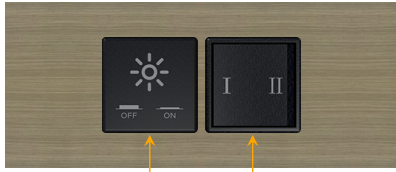

Trim Plate Finish: **ANTIQUED ARCHITECTURAL BRONZE (ABS)**

Custom Finishes Available

M-POWER-2T-XY-BZ5AATP(2)

X **Y**

Y **X**

Features:

Module/Port Options:

- A** Tamper Resistant AC Receptacle
- E** USB-A & USB-C (20W)
- M** Double USB-A (Fast Charging Ports - 18W)
- H** HDMI
- 6** CAT 6
- 12** RJ 12
- X** Switched AC
- Y** 3-Way Switch (Low Voltage)
- V** USB-C (45W High Speed Charging Port)
- S** USB-C (25W High Speed Charging Port)
- R** Switched AC (Rocker Switch)
- D** Dimmer Switch