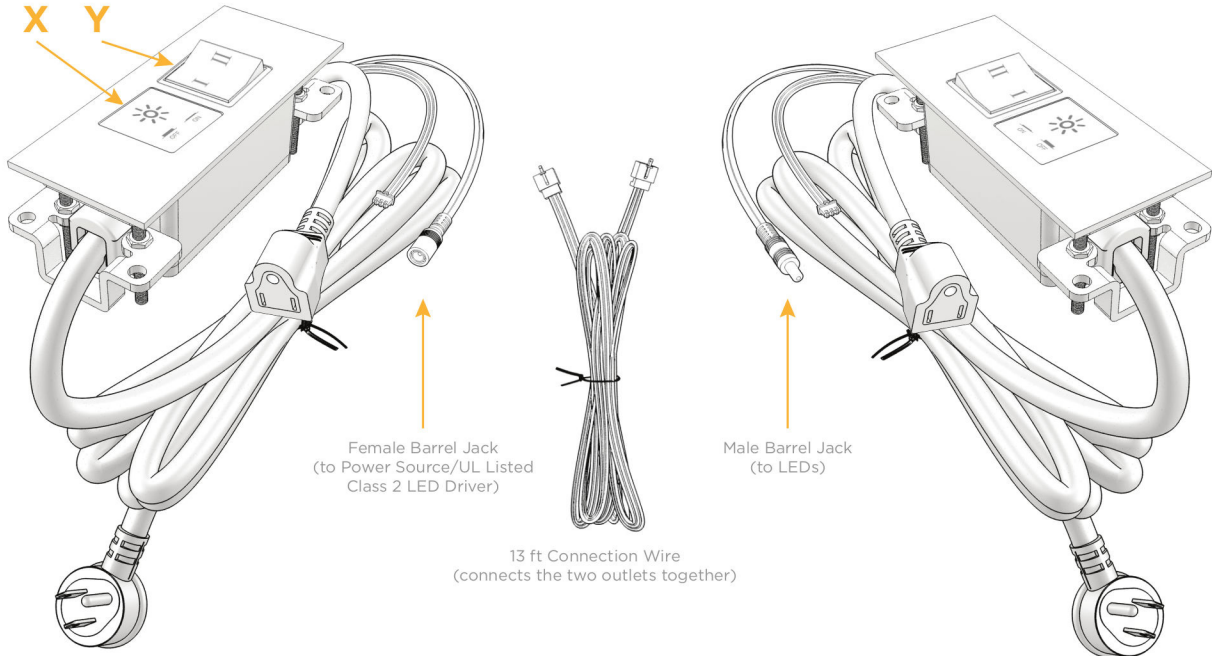

Trim Plate Finish: **ANTIQUED ARCHITECTURAL BRONZE (ABS)**

Custom Finishes Available

M-POWER-2T-XY-BZ5AATP(2)

X **Y**

Y **X**

Features:

Module/Port Options:

- A** Tamper Resistant AC Receptacle
- E** USB-A & USB-C (20W)
- M** Double USB-A (Fast Charging Ports - 18W)
- H** HDMI
- 6** CAT 6
- 12** RJ 12
- X** Switched AC
- Y** 3-Way Switch (Low Voltage)
- V** USB-C (45W High Speed Charging Port)
- S** USB-C (25W High Speed Charging Port)
- R** Switched AC (Rocker Switch)
- D** Dimmer Switch

Plug:

Supplied with Low Profile Flat 45° Angle 120 VAC Plug

Optional Standard Straight 120 VAC Plug

Optional Straight 120 VAC Pass-through Plug

- CLEAN, COMPACT DESIGN
- STREAMLINED
- LOW PROFILE
- SIDE-EXITING CORDS
- PLUG & PLAY
- 6' AC CORD & PLUG (FLAT PLUG STANDARD)
- CUSTOMIZABLE CONFIGURATIONS AND FINISHES
- UL LISTED FOR MOUNTING IN FURNITURE
- 15A

Y 3-Way Switch

Shown with 1 Switched AC and one 3-Way Switch.