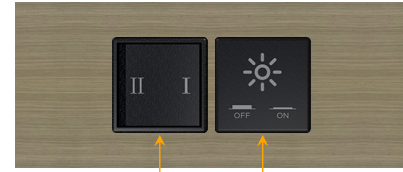

Trim Plate Finish: **ANTIQUED ARCHITECTURAL BRONZE (ABS)**

Custom Finishes Available

M-POWER-2T-XY-BZ5AATP(2)

X **Y**

Y **X**

Features:

Module/Port Options:

- A** Tamper Resistant AC Receptacle
- E** USB-A & USB-C (20W)
- M** Double USB-A (Fast Charging Ports - 18W)
- H** HDMI
- 6** CAT 6
- 12** RJ 12
- X** Switched AC
- Y** 3-Way Switch (Low Voltage)
- V** USB-C (45W High Speed Charging Port)
- S** USB-C (25W High Speed Charging Port)
- R** Switched AC (Rocker Switch)
- D** Dimmer Switch