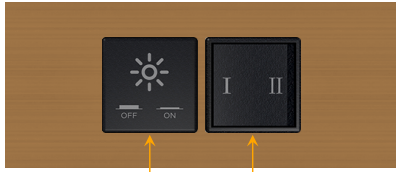

M-POWER-2T

AC POWER & DATA CONNECTIVITY SOLUTION

M-POWER-2T-XY-BZ4TP(2)

Distributed by

Mormax Company, Inc.

8 Westchester Plaza

Elmsford, NY 10523

914-699-0101

sales@mormax.com

mormax.com

Metro Light & Power's line of power & data solutions offers sophisticated design elements combined with greater ease of installation. Streamlined and low-profile, enhanced by side-exiting cords, our outlets advance the industry with their cutting edge look and feel. We believe flexibility is key, and we provide a variety of mounting options, including the ability to mount in limited spaces. Our outlets are available in many finishes and configurations, in addition to a custom color and finish capability for our clients.

Trim Plate Finish: **SOLID BRONZE BRUSHED**

Custom Finishes Available

M-POWER-2T-XY-BZ4TP(2)

X Y