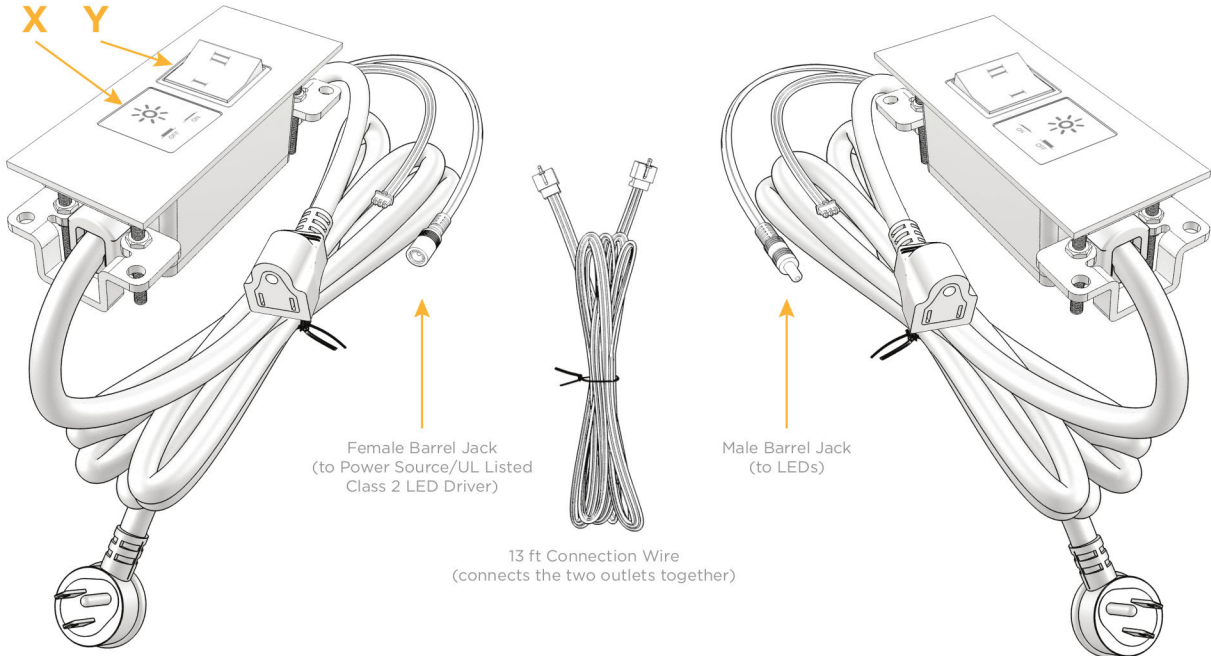

#### Module/Port Options:

- A** Tamper Resistant AC Receptacle
- E** USB-A & USB-C (20W)
- M** Double USB-A (Fast Charging Ports - 18W)
- H** HDMI
- 6** CAT 6
- 12** RJ 12
- X** Switched AC
- Y** 3-Way Switch (Low Voltage)
- V** USB-C (45W High Speed Charging Port)
- S** USB-C (25W High Speed Charging Port)
- R** Switched AC (Rocker Switch)
- D** Dimmer Switch

#### Plug:

Supplied with Low Profile Flat 45° Angle 120 VAC Plug

Optional Standard Straight 120 VAC Plug

Optional Straight 120 VAC Pass-through Plug

- CLEAN, COMPACT DESIGN
- STREAMLINED
- LOW PROFILE
- SIDE-EXITING CORDS
- PLUG & PLAY
- 6' AC CORD & PLUG (FLAT PLUG STANDARD)
- CUSTOMIZABLE CONFIGURATIONS AND FINISHES
- UL LISTED FOR MOUNTING IN FURNITURE
- 15A

sales@mormax.com

mormax.com

Specs:

**Modules/Ports:**

X Switched AC

Y 3-Way Switch

Shown with 1 Switched AC and one 3-Way Switch.