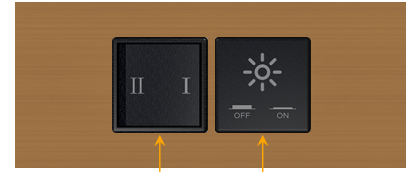

Y X

Features:

Module/Port Options:

- **A** Tamper Resistant AC Receptacle
- **E** USB-A & USB-C (20W)
- **M** Double USB-A (Fast Charging Ports - 18W)
- **H** HDMI
- **6** CAT 6
- **12** RJ 12
- **X** Switched AC
- **Y** 3-Way Switch (Low Voltage)
- **V** USB-C (45W High Speed Charging Port)
- **S** USB-C (25W High Speed Charging Port)
- **R** Switched AC (Rocker Switch)
- **D** Dimmer Switch

Plug:

Supplied with Low Profile Flat 45° Angle 120 VAC Plug

Optional Standard Straight 120 VAC Plug

Optional Straight 120 VAC Pass-through Plug

- CLEAN, COMPACT DESIGN
- STREAMLINED
- LOW PROFILE
- SIDE-EXITING CORDS
- PLUG & PLAY
- 6' AC CORD & PLUG (FLAT PLUG STANDARD)
- CUSTOMIZABLE CONFIGURATIONS AND FINISHES
- UL LISTED FOR MOUNTING IN FURNITURE
- 15A

UL LISTED AND APPROVED FOR USE ONLY WITH METRO LIGHT & POWER'S UL LISTED LEDS & CLASS 2 UL LISTED LED DRIVERS