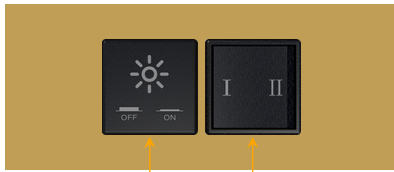

Trim Plate Finish: **SOLID BRASS**

Custom Finishes Available

M-POWER-2T-XY-BRTP(2)

X Y