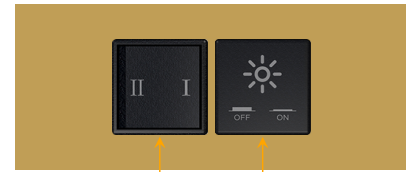

Y X

Features:

Module/Port Options:

- **A** Tamper Resistant AC Receptacle
- **E** USB-A & USB-C (20W)
- **M** Double USB-A (Fast Charging Ports - 18W)
- **H** HDMI
- **6** CAT 6
- **12** RJ 12
- **X** Switched AC
- **Y** 3-Way Switch (Low Voltage)
- **V** USB-C (45W High Speed Charging Port)
- **S** USB-C (25W High Speed Charging Port)
- **R** Switched AC (Rocker Switch)
- **D** Dimmer Switch

Plug:

Supplied with Low Profile Flat 45° Angle 120 VAC Plug

Optional Standard Straight 120 VAC Plug

Optional Straight 120 VAC Pass-through Plug

- CLEAN, COMPACT DESIGN
- STREAMLINED
- LOW PROFILE
- SIDE-EXITING CORDS
- PLUG & PLAY
- 6' AC CORD & PLUG (FLAT PLUG STANDARD)
- CUSTOMIZABLE CONFIGURATIONS AND FINISHES
- UL LISTED FOR MOUNTING IN FURNITURE
- 15A

UL LISTED AND APPROVED FOR USE ONLY WITH METRO LIGHT & POWER'S UL LISTED LEDS & CLASS 2 UL LISTED LED DRIVERS