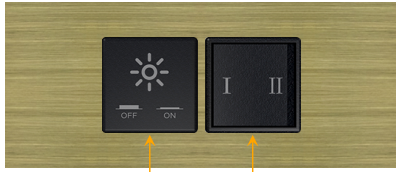

Trim Plate Finish: **BRASS ANTIQUED (ABS)**

Custom Finishes Available

M-POWER-2T-XY-BRAATP(2)

X Y

Y X

Features:

Module/Port Options:

- A** Tamper Resistant AC Receptacle
- E** USB-A & USB-C (20W)
- M** Double USB-A (Fast Charging Ports - 18W)
- H** HDMI
- 6** CAT 6
- 12** RJ 12
- X** Switched AC
- Y** 3-Way Switch (Low Voltage)
- V** USB-C (45W High Speed Charging Port)
- S** USB-C (25W High Speed Charging Port)
- R** Switched AC (Rocker Switch)
- D** Dimmer Switch