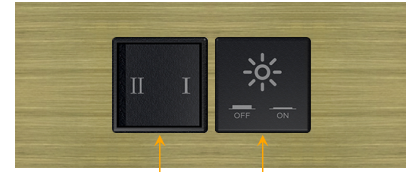

Trim Plate Finish: **BRASS ANTIQUED (ABS)**

Custom Finishes Available

M-POWER-2T-XY-BRAATP(2)

X Y

Y X

Features:

Module/Port Options:

- A** Tamper Resistant AC Receptacle
- E** USB-A & USB-C (20W)
- M** Double USB-A (Fast Charging Ports - 18W)
- H** HDMI
- 6** CAT 6
- 12** RJ 12
- X** Switched AC
- Y** 3-Way Switch (Low Voltage)
- V** USB-C (45W High Speed Charging Port)
- S** USB-C (25W High Speed Charging Port)
- R** Switched AC (Rocker Switch)
- D** Dimmer Switch