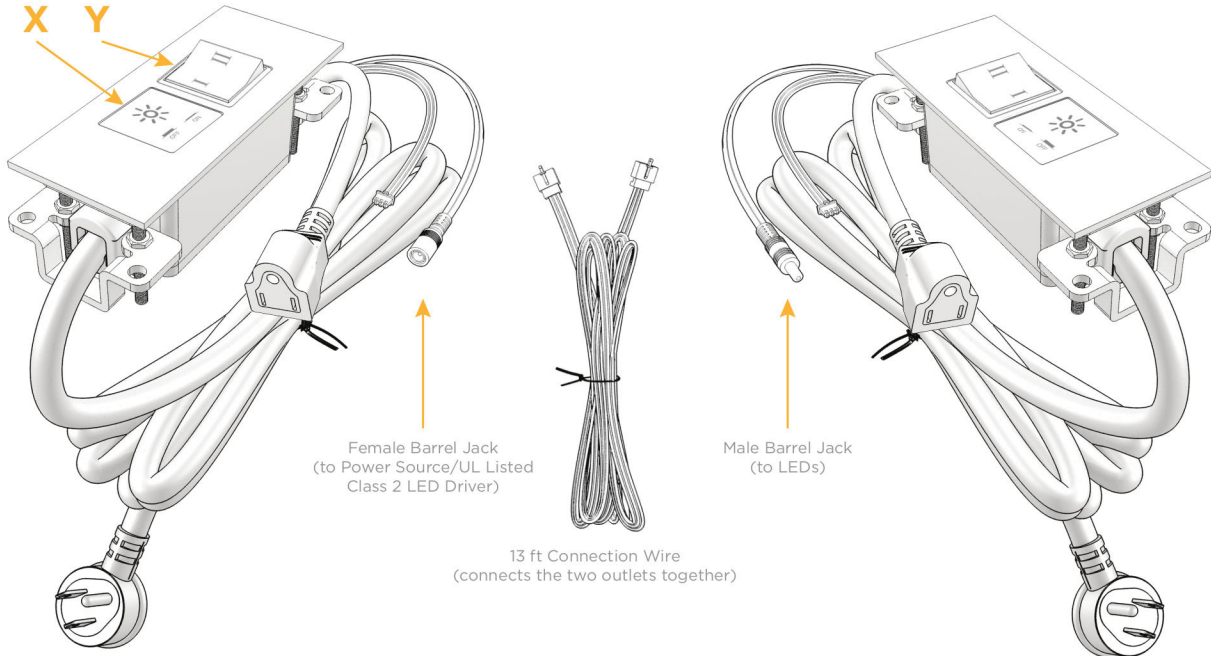

Trim Plate Finish: **BRASS ANTIQUED (ABS)**

Custom Finishes Available

M-POWER-2T-XY-BRAATP(2)

X Y

Y X

Features:

Module/Port Options:

- A** Tamper Resistant AC Receptacle
- E** USB-A & USB-C (20W)
- M** Double USB-A (Fast Charging Ports - 18W)
- H** HDMI
- 6** CAT 6
- 12** RJ 12
- X** Switched AC
- Y** 3-Way Switch (Low Voltage)
- V** USB-C (45W High Speed Charging Port)
- S** USB-C (25W High Speed Charging Port)
- R** Switched AC (Rocker Switch)
- D** Dimmer Switch

Plug:

Supplied with Low Profile Flat 45° Angle 120 VAC Plug

Optional Standard Straight 120 VAC Plug

Optional Straight 120 VAC Pass-through Plug

- CLEAN, COMPACT DESIGN
- STREAMLINED
- LOW PROFILE
- SIDE-EXITING CORDS
- PLUG & PLAY
- 6' AC CORD & PLUG (FLAT PLUG STANDARD)
- CUSTOMIZABLE CONFIGURATIONS AND FINISHES
- UL LISTED FOR MOUNTING IN FURNITURE
- 15A

Y 3-Way Switch

Shown with 1 Switched AC and one 3-Way Switch.