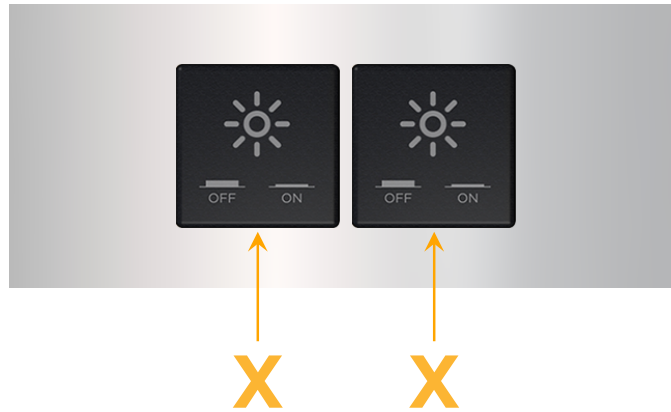

Trim Plate Finish: **CHROME (ABS)**

Custom Finishes Available

M-POWER-2T-XX-CRATP

Features:

Module/Port Options:

- A** Tamper Resistant AC Receptacle
- E** USB-A & USB-C (20W)
- M** Double USB-A (Fast Charging Ports - 18W)
- H** HDMI
- 6** CAT 6
- 12** RJ 12
- X** Switched AC
- Y** 3-Way Switch (Low Voltage)
- V** USB-C (45W High Speed Charging Port)
- S** USB-C (25W High Speed Charging Port)
- R** Switched AC (Rocker Switch)
- D** Dimmer Switch

Plug:

Supplied with Low Profile Flat 45° Angle 120 VAC Plug

Optional Standard Straight 120 VAC Plug

Optional Straight 120 VAC Pass-through Plug

- CLEAN, COMPACT DESIGN
- STREAMLINED
- LOW PROFILE
- SIDE-EXITING CORDS
- PLUG & PLAY
- 6' AC CORD & PLUG (FLAT PLUG STANDARD)
- CUSTOMIZABLE CONFIGURATIONS AND FINISHES
- UL LISTED FOR MOUNTING IN FURNITURE
- 15A