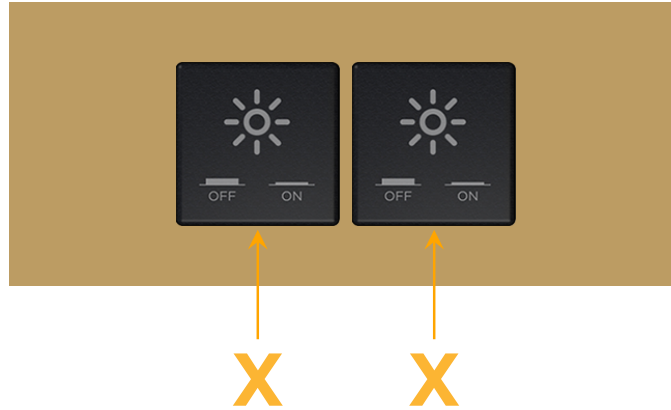

M-POWER-2T

AC POWER & DATA CONNECTIVITY SOLUTION

M-POWER-2T-XX-BZATP

Distributed by

Mormax Company, Inc.

8 Westchester Plaza

Elmsford, NY 10523

914-699-0101

sales@mormax.com

mormax.com

Metro Light & Power's line of power & data solutions offers sophisticated design elements combined with greater ease of installation. Streamlined and low-profile, enhanced by side-exiting cords, our outlets advance the industry with their cutting edge look and feel. We believe flexibility is key, and we provide a variety of mounting options, including the ability to mount in limited spaces. Our outlets are available in many finishes and configurations, in addition to a custom color and finish capability for our clients.

Trim Plate Finish: **STANDARD BRONZE (ABS)**

Custom Finishes Available

M-POWER-2T-XX-BZATP

Features:

Module/Port Options:

- **A** Tamper Resistant AC Receptacle
- **E** USB-A & USB-C (20W)
- **M** Double USB-A (Fast Charging Ports - 18W)
- **H** HDMI
- **6** CAT 6
- **12** RJ 12
- **X** Switched AC
- **Y** 3-Way Switch (Low Voltage)
- **V** USB-C (45W High Speed Charging Port)
- **S** USB-C (25W High Speed Charging Port)
- **R** Switched AC (Rocker Switch)
- **D** Dimmer Switch

Plug:

Supplied with Low Profile Flat 45° Angle 120 VAC Plug

Optional Standard Straight 120 VAC Plug

Optional Straight 120 VAC Pass-through Plug

- CLEAN, COMPACT DESIGN
- STREAMLINED
- LOW PROFILE
- SIDE-EXITING CORDS
- PLUG & PLAY
- 6' AC CORD & PLUG (FLAT PLUG STANDARD)
- CUSTOMIZABLE CONFIGURATIONS AND FINISHES
- UL LISTED FOR MOUNTING IN FURNITURE
- 15A